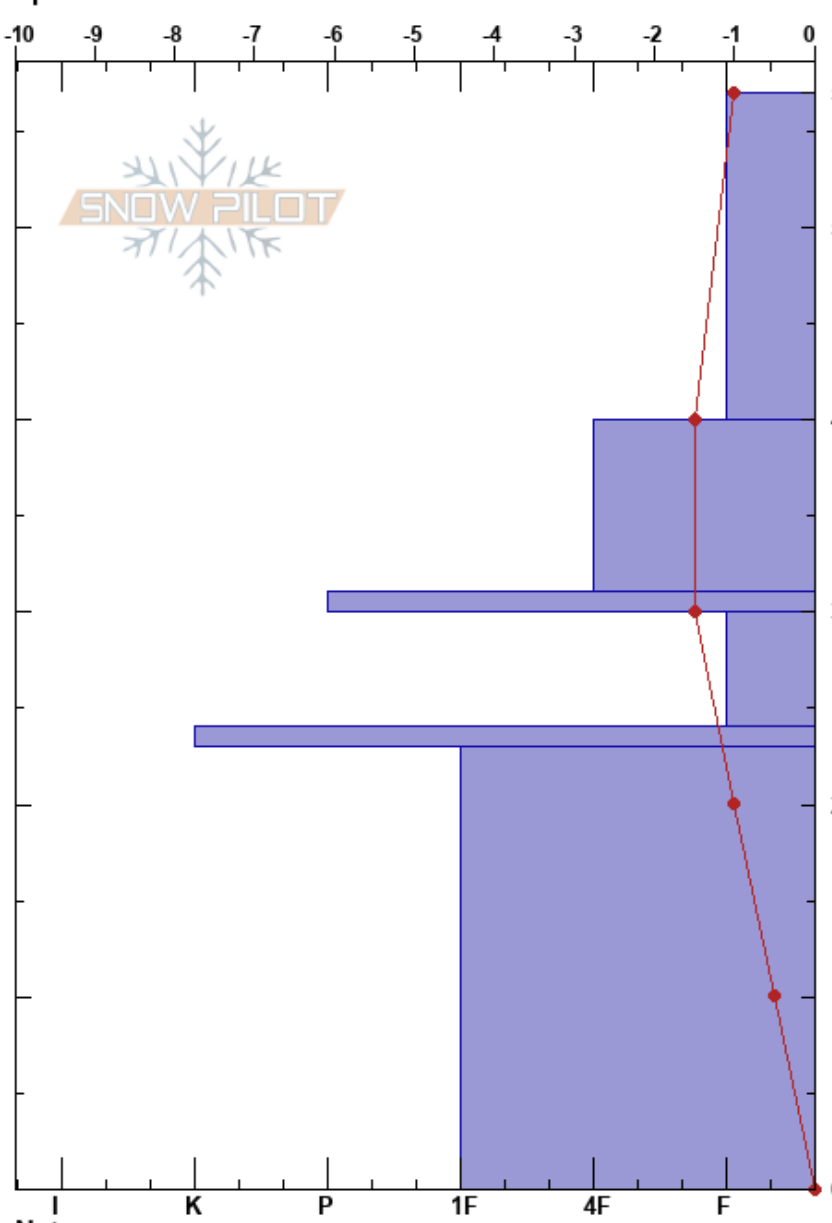

AAS PRO 2  
 Chugach Range  
 AK  
 Elevation: 371 m  
 Aspect: NE  
 Specifics:

Robert Bowler  
 01/09/2025 - 1:30pm  
 Co-ord: 60.78233N, -149.20333W  
 Slope Angle: 16°  
 Wind Loading:

Stability:  
 Air Temperature: -0.5°C  
 Sky Cover: OVC  
 Precipitation: NO  
 Wind: Calm  
 HS:57  
 PF:15  
 PS:3  
 31-30cm:Problematic layer

Form	Crystal		$\rho$ kg/m <sup>3</sup>	Stability tests & Layer comments
	Size	Moisture		
•	2			
⊖	2			← ECTP11 @29cm ← PST79/100 (End) @29cm
⊙⊙	4			

Notes:  
 I K P 1F 4F F