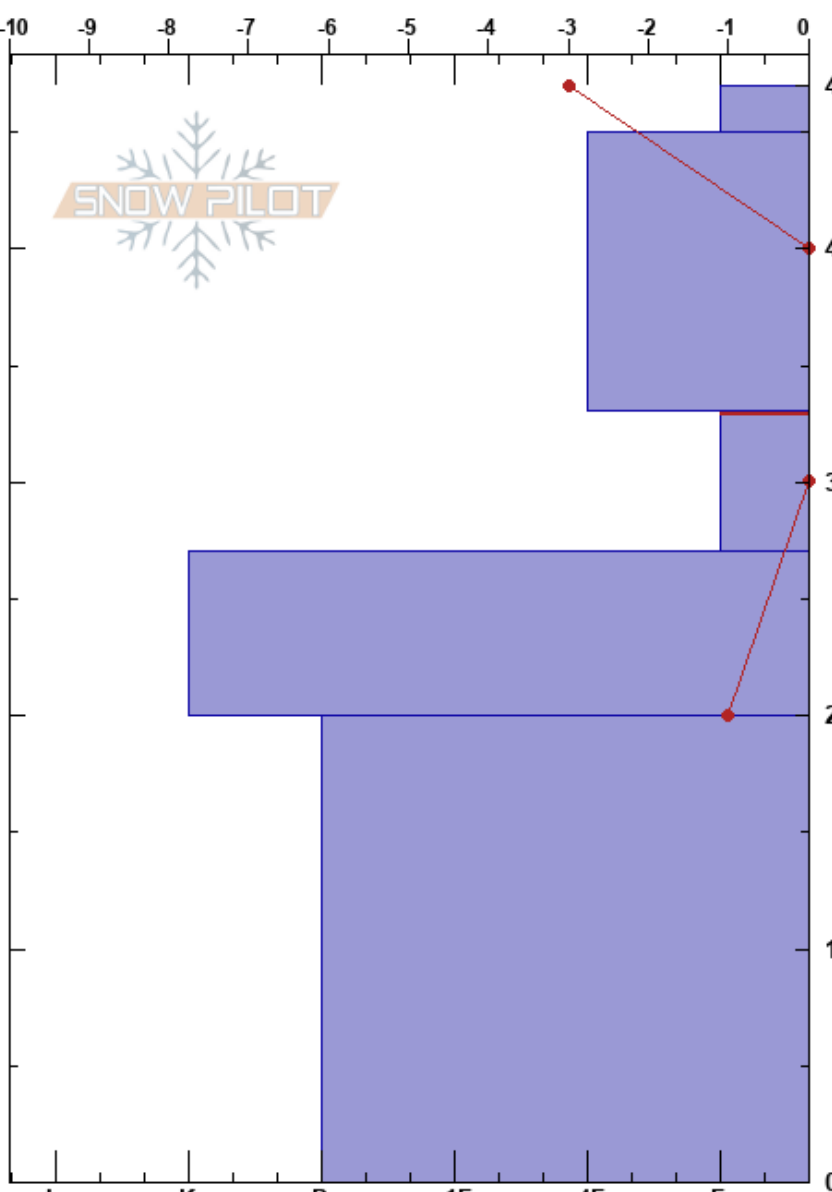

Center ridge  
 Chugach Range  
 AK  
 Elevation: 1211 m  
 Aspect: S

Reiker Durtschi  
 01/09/2025 - 2:04pm  
 Co-ord: 60.78200N, -149.20300W  
 Slope Angle: 24°  
 Wind Loading: no

Stability: Poor  
 Air Temperature: -3°C  
 Sky Cover: OVC  
 Precipitation: S-1  
 Wind: NE Calm  
 HS:47  
 PF:2  
 PS:20  
 33-27cm: Problematic layer

Specifics: Collapsing, widespread; Recent avalanche activity on different slopes

Form	Crystal		Moisture	$\rho$ kg/m <sup>3</sup>	Stability tests & Layer comments
	Size				
○	1				
○	2				
○	2.5				
⊖	1				CT11, Q1 @33cm ECTP7 @33cm PST95/100 (End) @33cm
⊖⊖	2				
⊖⊖	3				