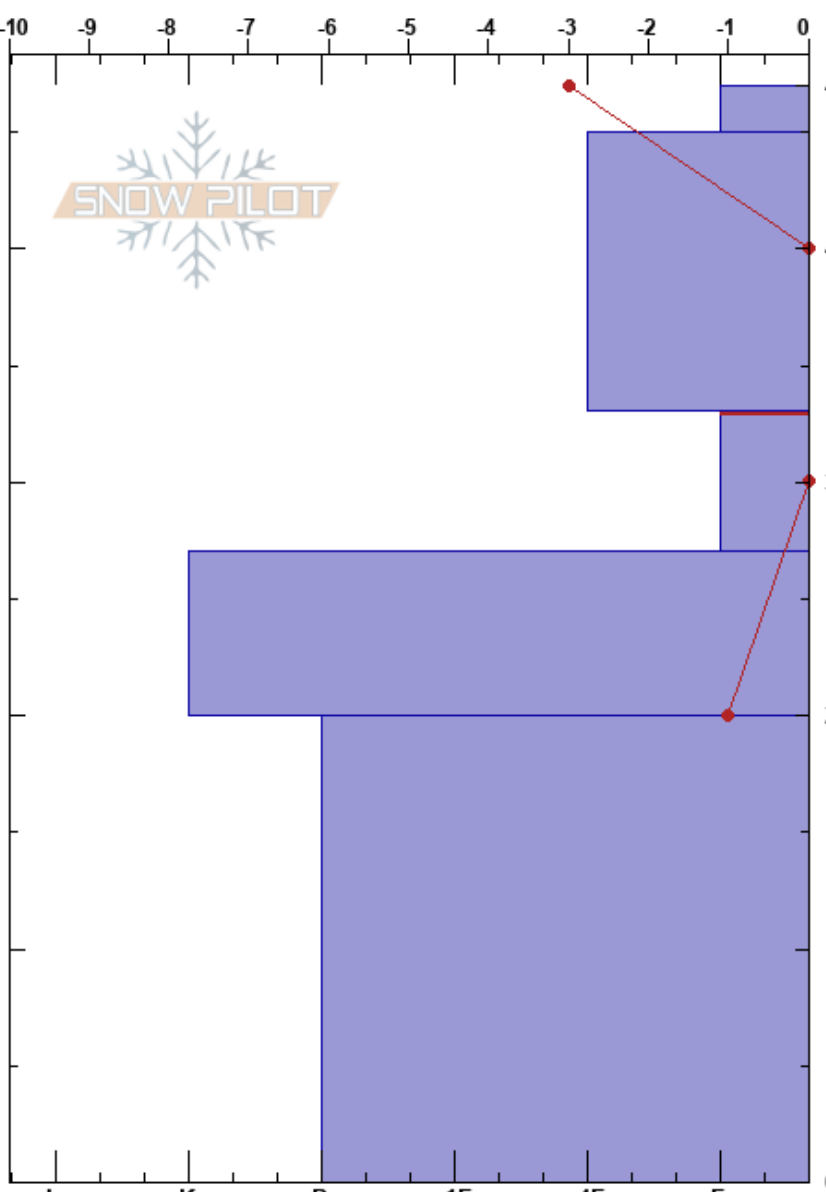

Center ridge  
 Chugach Range  
 AK  
 Elevation: 1211 m  
 Aspect: S

Reiker Durtschi  
 01/09/2025 - 2:04pm  
 Co-ord: 60.78200N, -149.20300W  
 Slope Angle: 24°  
 Wind Loading: no

Stability: Poor  
 Air Temperature: -3°C  
 Sky Cover: OVC  
 Precipitation: S-1  
 Wind: NE Calm  
 HS:47  
 PF:2  
 PS:20  
 33-27cm: Problematic layer

Specifics: Collapsing, widespread; Recent avalanche activity on different slopes

Form	Crystal		Moisture	$\rho$ kg/m <sup>3</sup>	Stability tests & Layer comments
	Size				
○	1				
○	2				
○	2.5				
⊖	1				CT11, Q1 @33cm ECTP7 @33cm PST95/100 (End) @33cm
⊙⊙	2				
⊙⊙	3				