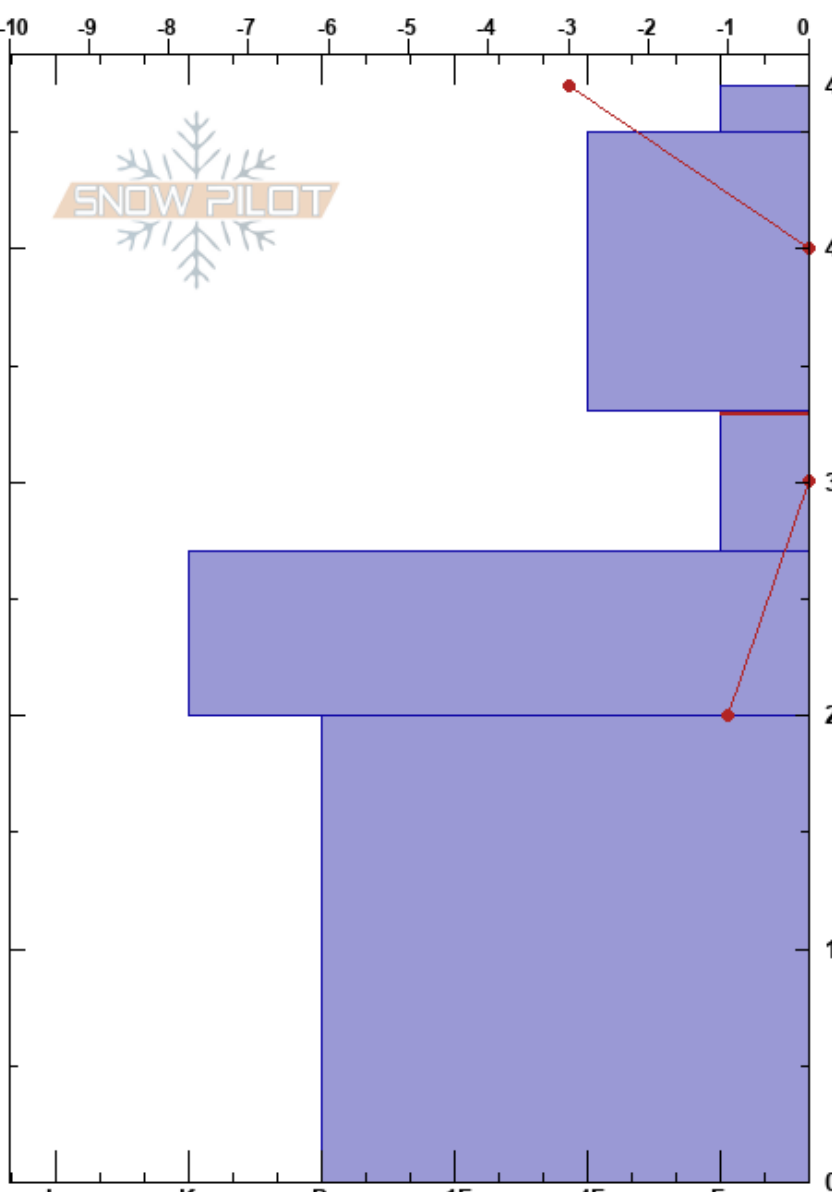

Center ridge  
 Chugach Range  
 AK  
 Elevation: 1211 m  
 Aspect: S

Reiker Durtschi  
 01/09/2025 - 2:04pm  
 Co-ord: 60.78200N, -149.20300W  
 Slope Angle: 24°  
 Wind Loading: no

Stability: Poor  
 Air Temperature: -3°C  
 Sky Cover: OVC  
 Precipitation: S-1  
 Wind: NE Calm  
 HS:47  
 PF:2  
 PS:20  
 33-27cm: Problematic layer

Specifics: Collapsing, widespread; Recent avalanche activity on different slopes

Form	Crystal		Moisture	ρ kg/m³	Stability tests & Layer comments
	Size				
○	1				
○	2				
○	25				
⊖	1				CT11, Q1 @33cm ECTP7 @33cm PST95/100 (End) @33cm
⊙⊙	2				
⊙⊙	3				