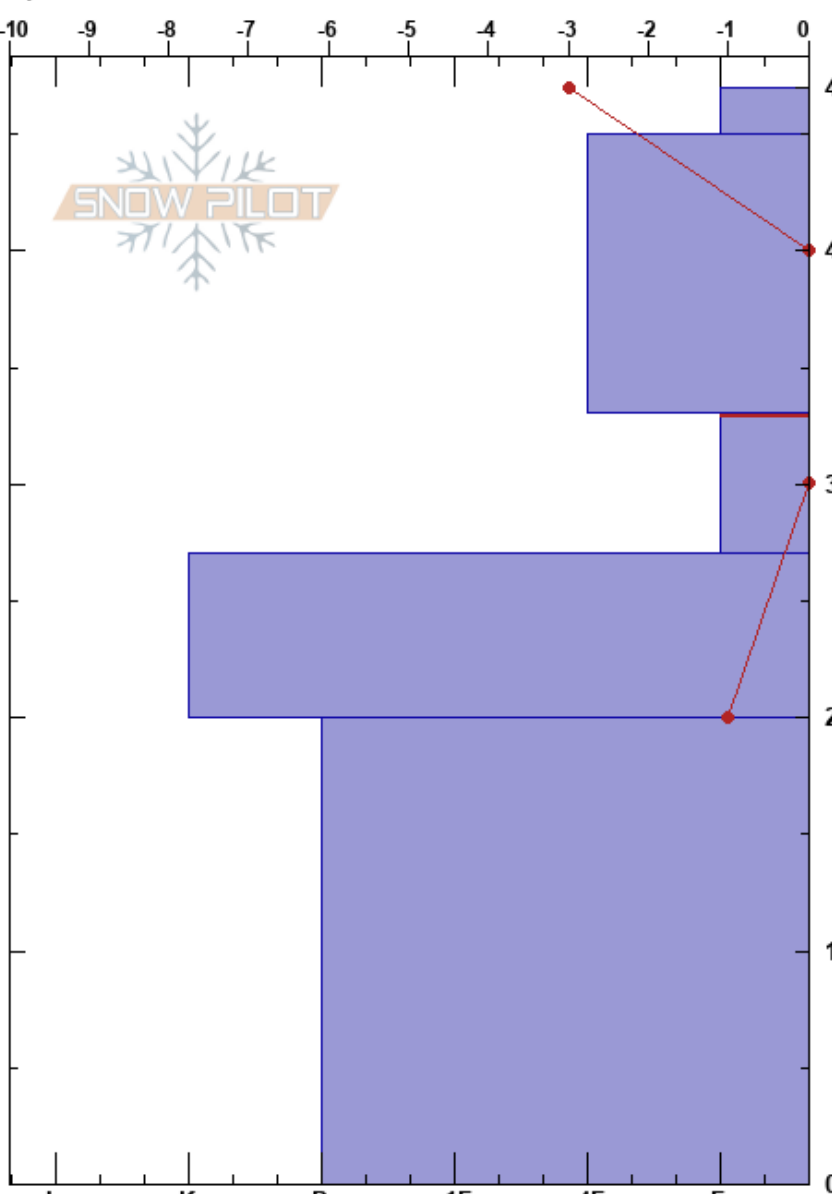

Center ridge
 Chugach Range
 AK
 Elevation: 1211 m
 Aspect: S

Reiker Durtschi
 01/09/2025 - 2:04pm
 Co-ord: 60.78200N, -149.20300W
 Slope Angle: 24°
 Wind Loading: no

Stability: Poor
 Air Temperature: -3°C
 Sky Cover: OVC
 Precipitation: S-1
 Wind: NE Calm
 HS:47
 PF:2
 PS:20
 33-27cm: Problematic layer

Specifics: Collapsing, widespread; Recent avalanche activity on different slopes

Form	Crystal		Moisture	ρ kg/m³	Stability tests & Layer comments
	Size				
○	1				
○	2				
○	2.5				
⊖	1				CT11, Q1 @33cm ECTP7 @33cm PST95/100 (End) @33cm
⊗⊗	2				
⊗⊗	3				