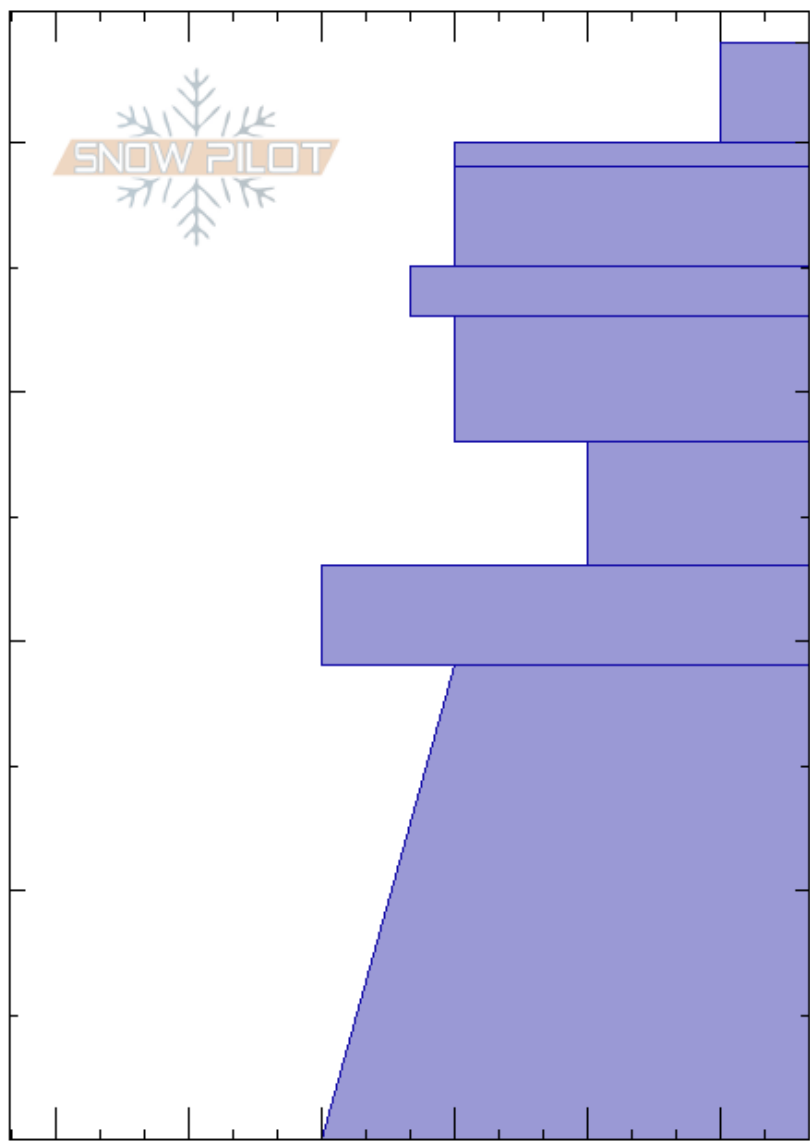

PF:25

28-23cm: Round to facet to round

AK

Co-ord: 06V 380616E 6740573N

Sky Cover: OVC

PS: 6

28-23cm: Problematic layer

Elevation: 1203 ft

Slope Angle: 24°

Precipitation: NO

Wind:

Aspect: SE

Wind Loading:

Specifics:

Height (cm)	Crystal		Moisture	ρ kg/m³	Stability tests & Layer comments
	Form	Size			
44	• (/)	0.3			
40	⊙⊙				
	• (▮)	0.3			
	⊙⊙				
30	• (▮)	0.5			
	⊕	1-1.5			← ECTP13 @27cm ← CT12, Q1 @27cm ← PST95/100 (End) @27cm 28-23cm: Round to facet to round
20	⊙⊙				
10	⊙⊙				
0					