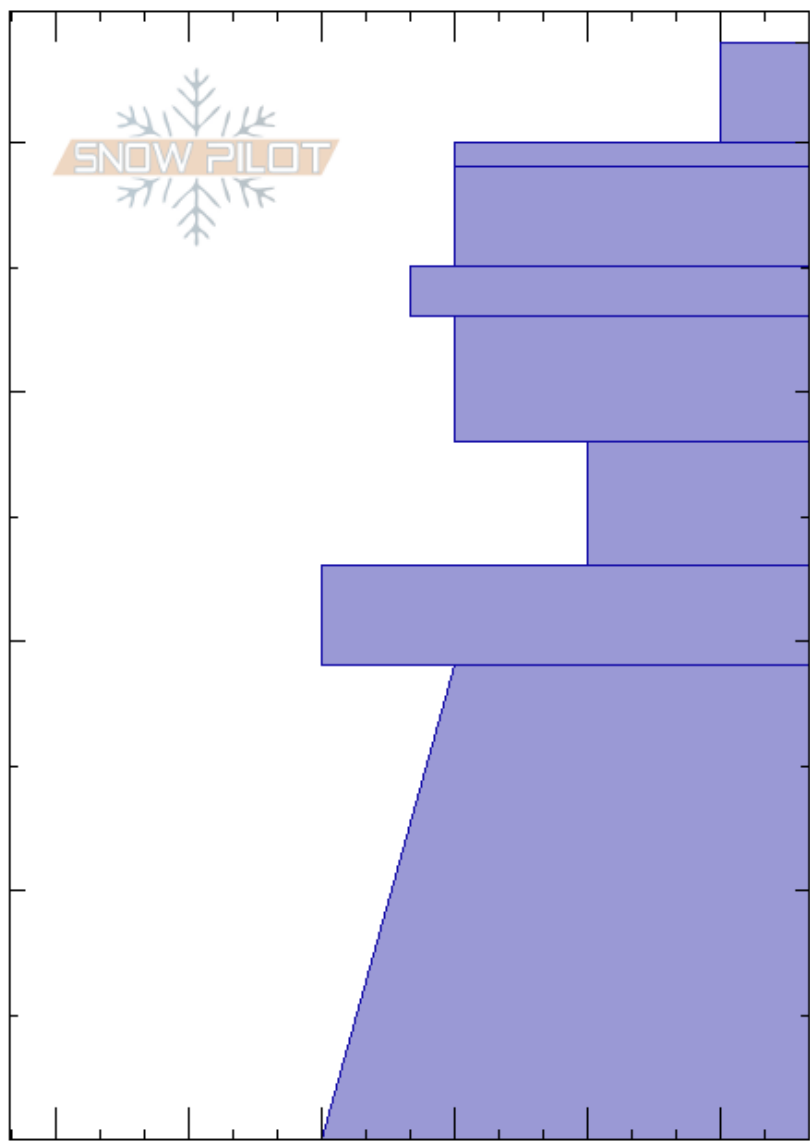

PF:25

28-23cm: Round to facet to round

AK

Co-ord: 06V 380616E 6740573N

Sky Cover: OVC

PS: 6

28-23cm: Problematic layer

Elevation: 1203 ft

Slope Angle: 24°

Precipitation: NO

Wind:

Aspect: SE

Wind Loading:

Specifics:

Height (cm)	Crystal		Moisture	ρ kg/m ³	Stability tests & Layer comments
	Form	Size			
44					
40	• (/)	0.3			
	⊙⊙				
	• (▣)	0.3			
	⊙⊙				
30	• (▣)	0.5			
	⊙	1-1.5			← ECTP13 @27cm ← CT12, Q1 @27cm ← PST95/100 (End) @27cm 28-23cm: Round to facet to round
20	⊙⊙				
10	⊙⊙				
0					