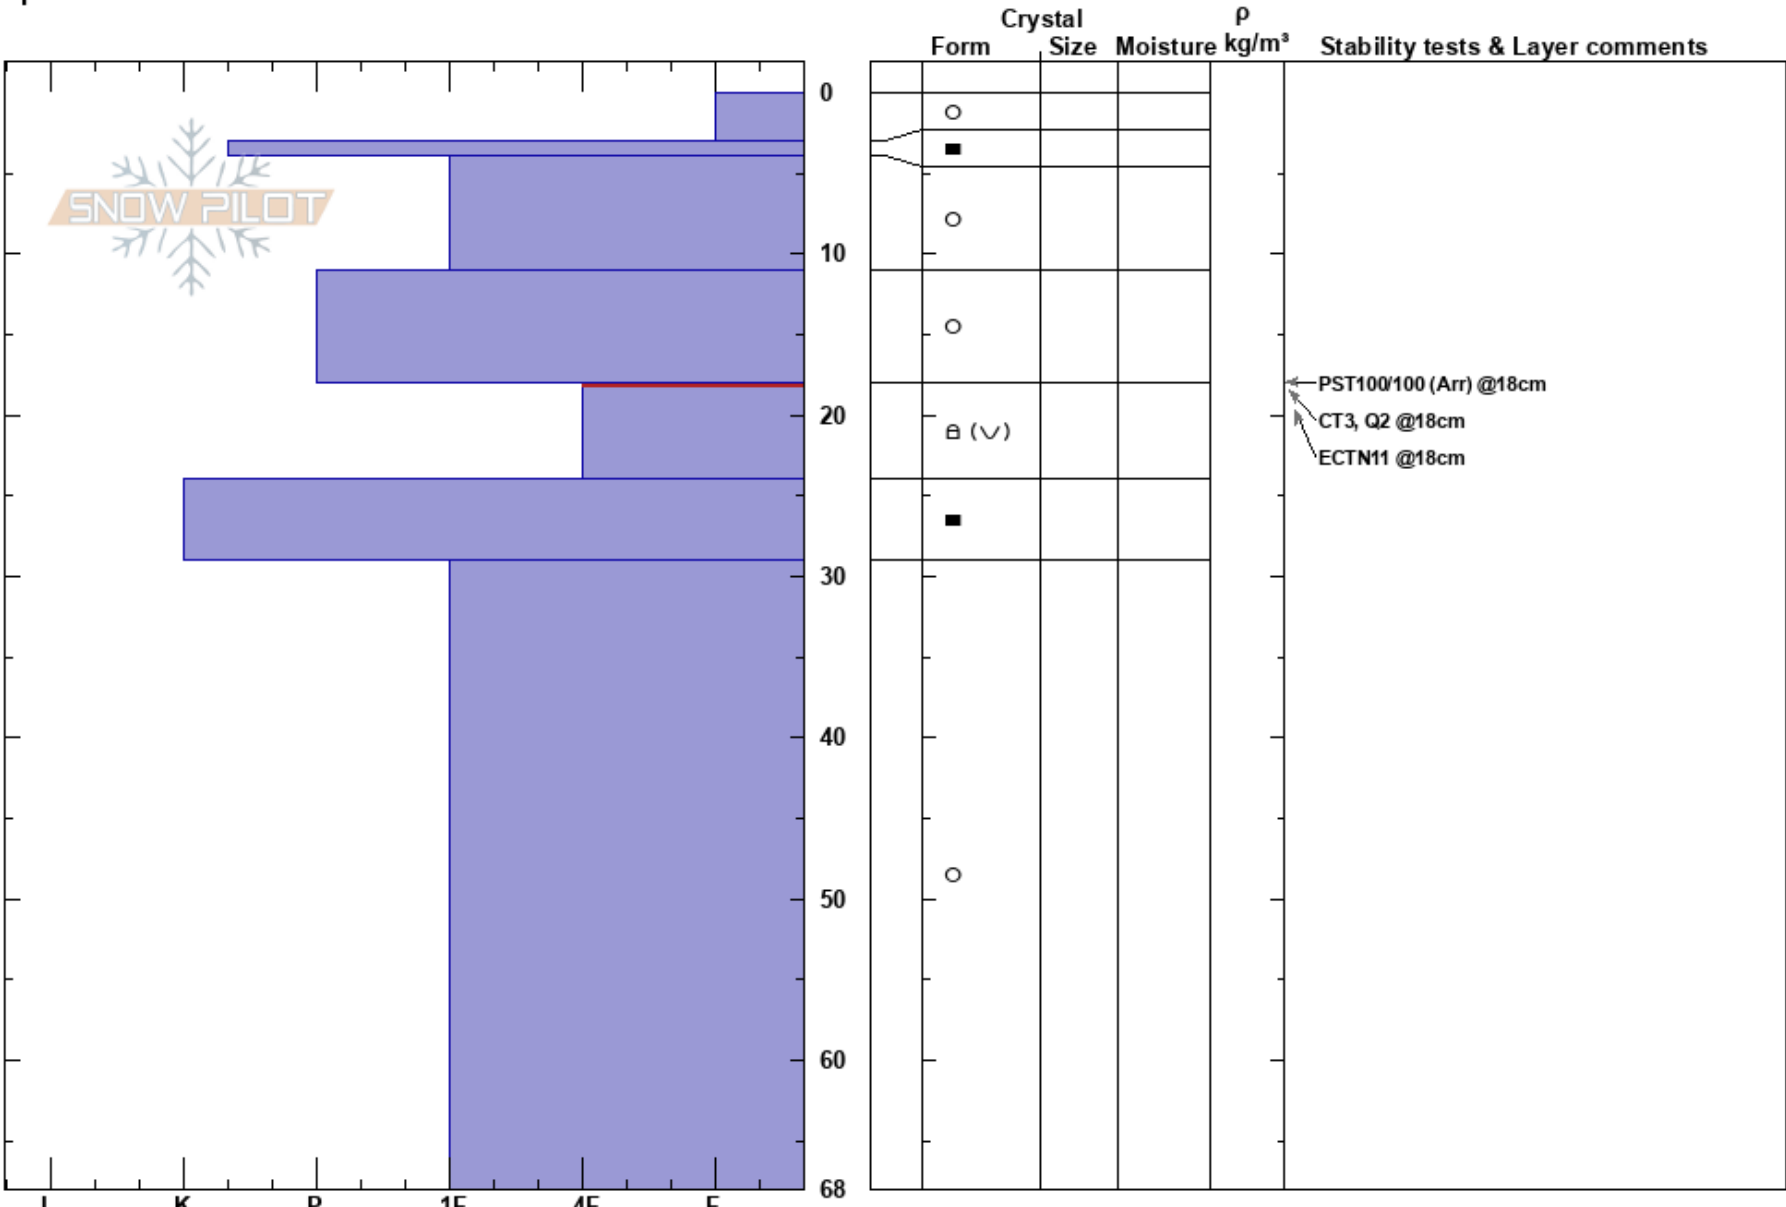

Tincan Backdoor  
 Kenai Mountains  
 AK  
 Elevation: 1400 ft  
 Aspect: SE  
 Specifics:

Andrew Waldo  
 01/09/2025 - 1:00pm  
 Co-ord: 60.78255N, -149.20348E  
 Slope Angle: 30°  
 Wind Loading: no

Stability:  
 Air Temperature: 2°C  
 Sky Cover: OVC  
 Precipitation: RL  
 Wind: Calm

HS:68  
 PF:5  
 PS:25  
 18-24cm:Problematic layer

Notes: