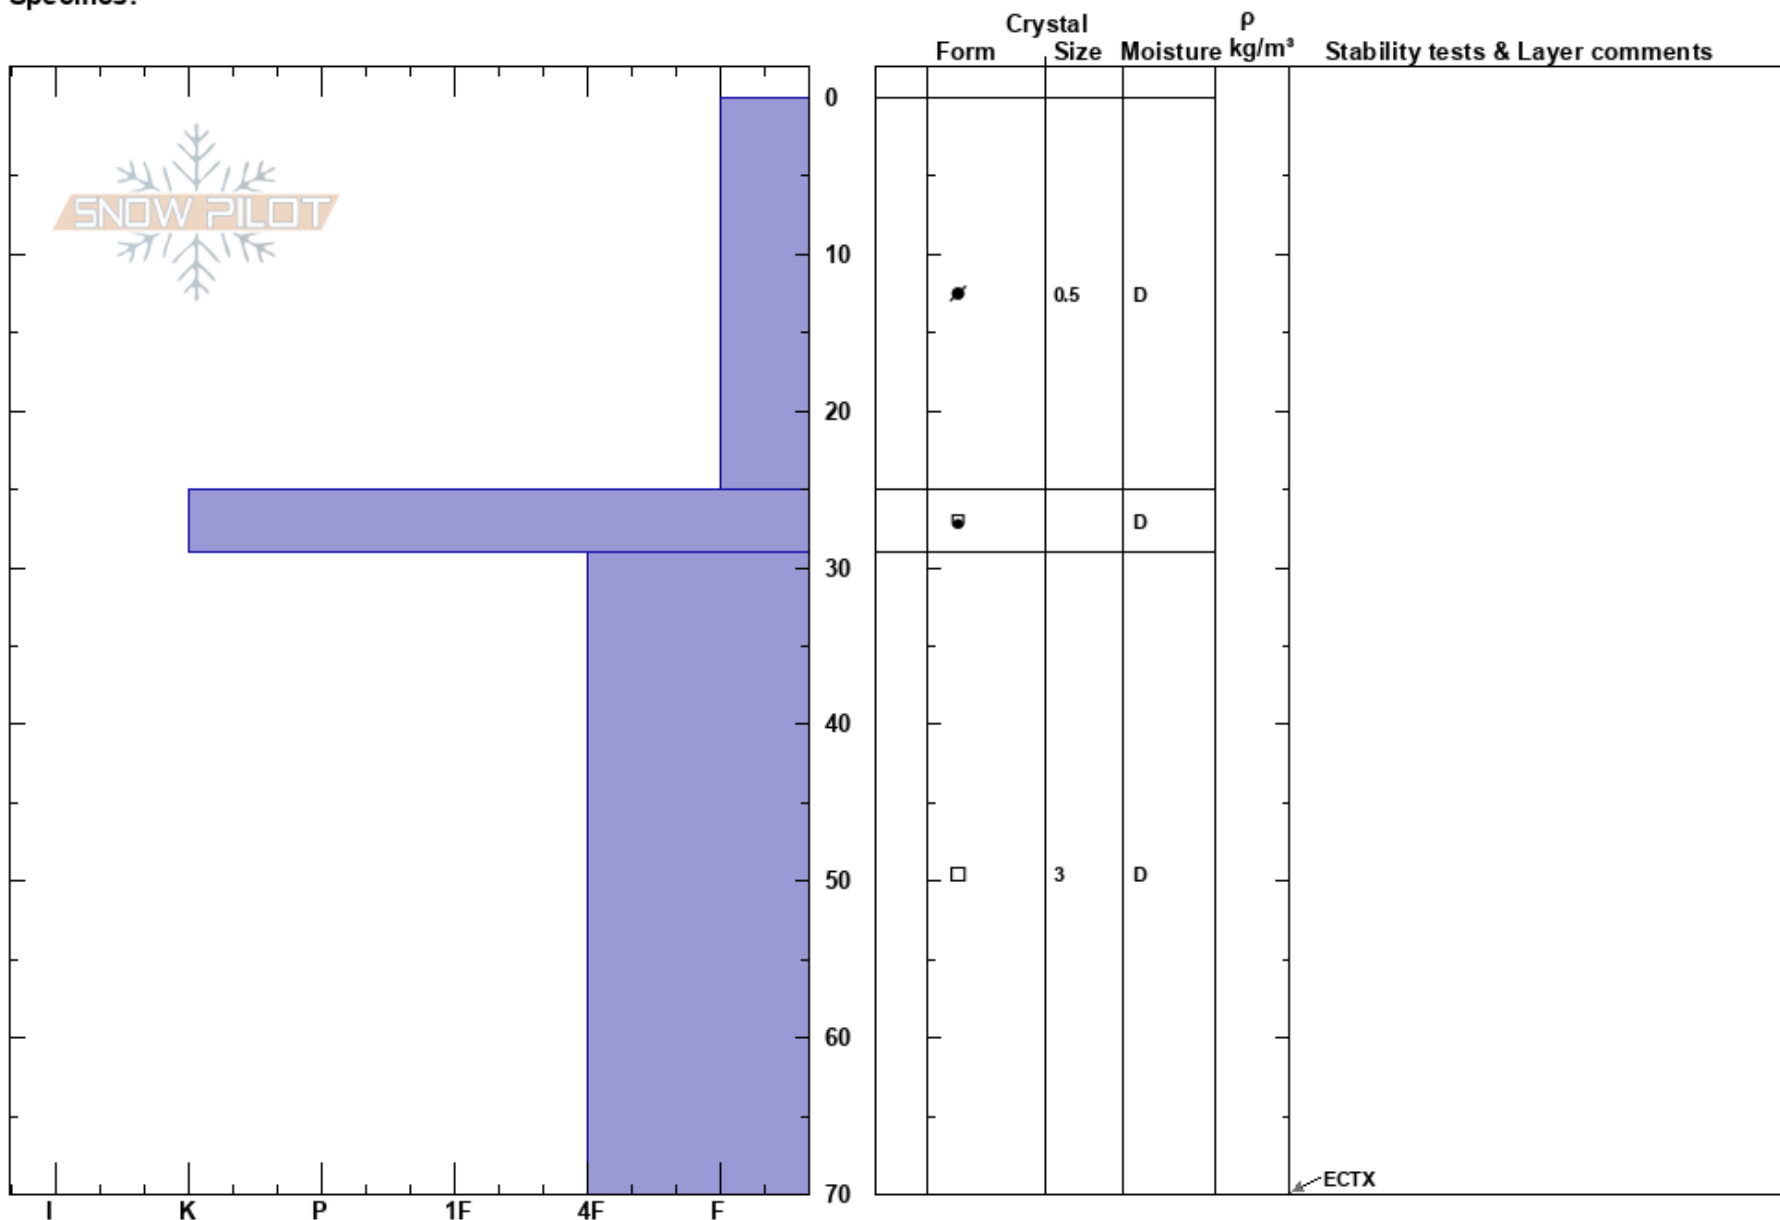

2018 02 14 Team4 Pit1
Perstindaksla
Norway
Elevation: 621 m
Aspect: E
Specifics:

Geir Isaksen
14/02/2018 - 10:00
Co-ord: 34W DB 42802 80903
Slope Angle: 20°
Wind Loading: no

Stability:
Air Temperature:
Sky Cover: CLR
Precipitation: NO
Wind: E Light Breeze

HS:70
PF:30
Layer Notes:

Notes: Quickopit