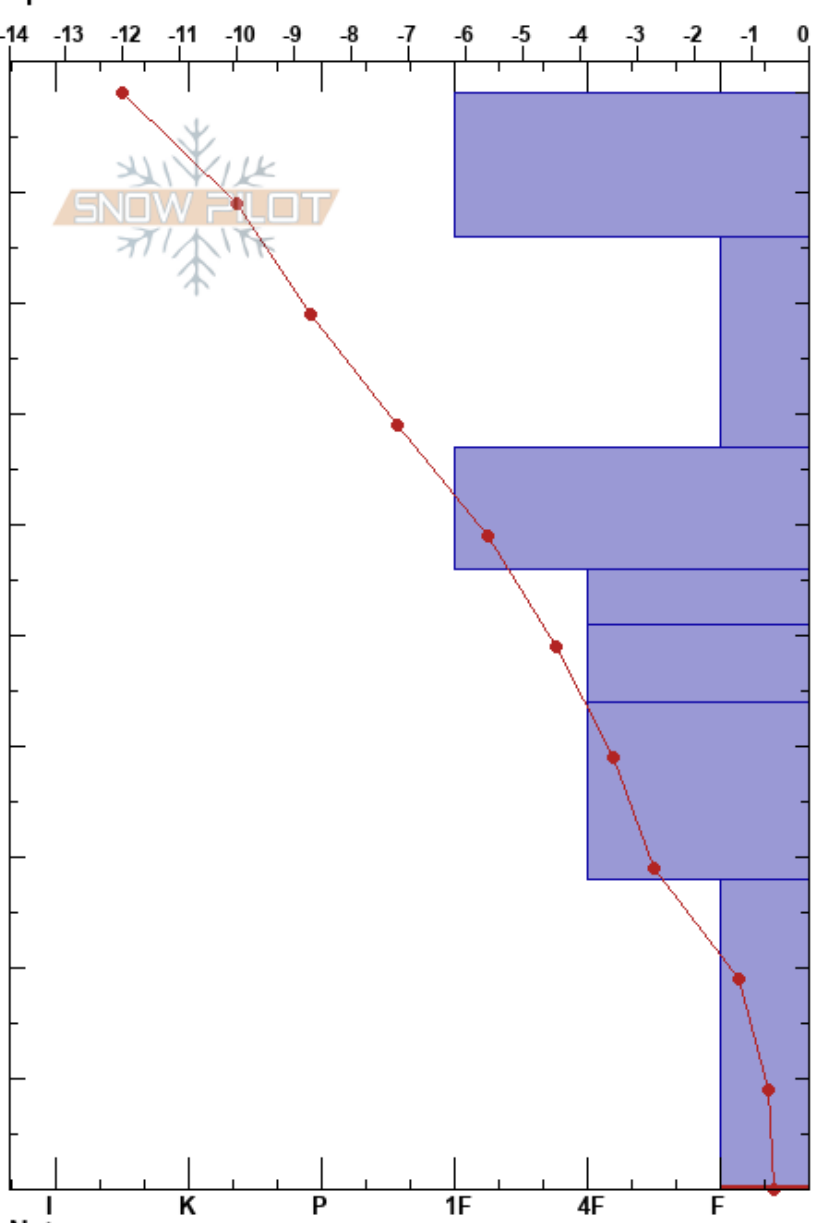

Green Rock
 Snowy Range
 WY
 Elevation: 9870 ft
 Aspect: NE
 Specifics:

Robert Lorenzen
 01/09/2025 - 11:55am
 Co-ord: 41.34580N, -106.22030W
 Slope Angle: 20°
 Wind Loading:

Stability:
 Air Temperature: -11°C
 Sky Cover: OVC
 Precipitation: S1
 Wind: SW Moderate
 HS:99
 PF:30
 PS:8
 28-0cm: Problematic layer

Form	Crystal		ρ kg/m ³	Stability tests & Layer comments
	Size	Moisture		
	1			
.	0.3			
.	1			← ECTN9 @81cm
□	1.5			
□	1.5			
.	0.1			
.	1			
□	2-3			← PST30/100 (End) @15cm ← ECTP21 @14cm

Notes: