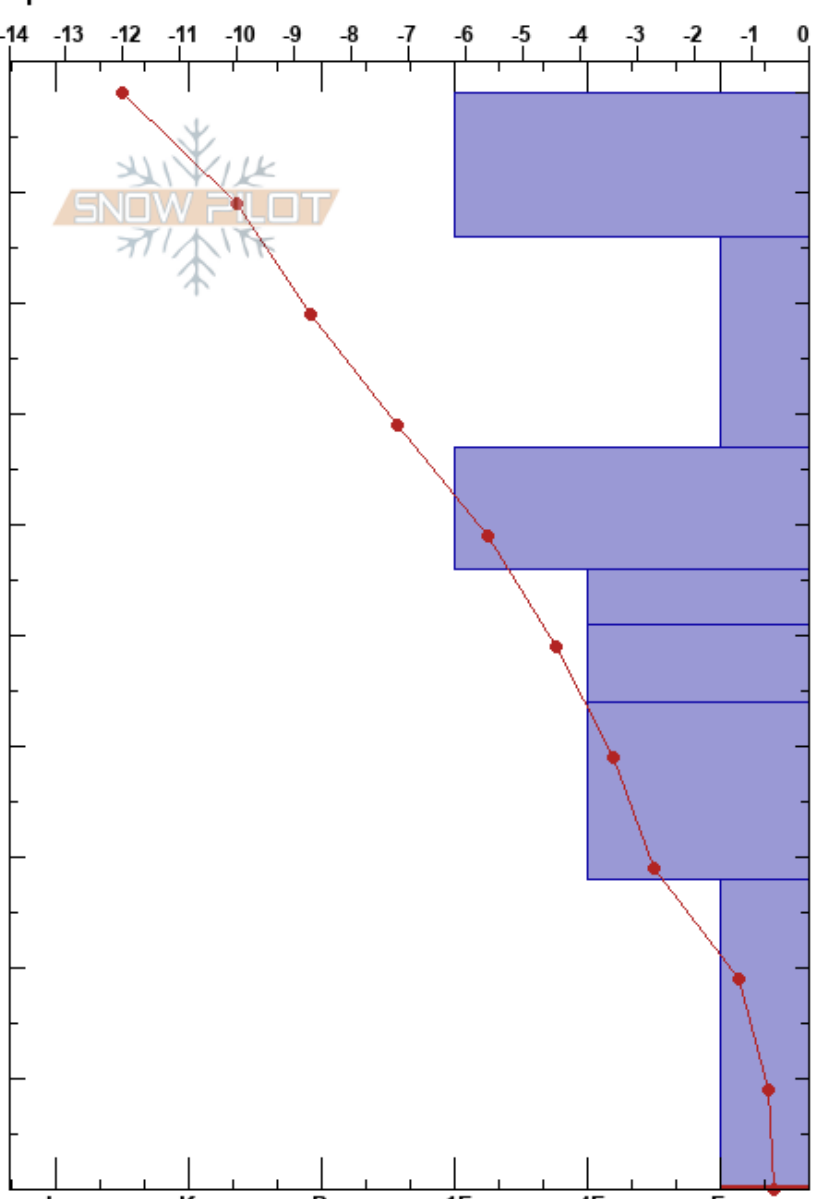

Green Rock
 Snowy Range
 WY
 Elevation: 9870 ft
 Aspect: NE
 Specifics:

Robert Lorenzen
 01/09/2025 - 11:55am
 Co-ord: 41.34580N, -106.22030W
 Slope Angle: 20°
 Wind Loading:

Stability:
 Air Temperature: -11°C
 Sky Cover: OVC
 Precipitation: S1
 Wind: SW Moderate
 HS:99
 PF:30
 PS:8
 28-0cm: Problematic layer

Form	Crystal		ρ kg/m ³	Stability tests & Layer comments
	Size	Moisture		
	1			
.	0.3			
.	1			← ECTN9 @81cm
□	1.5			
□	1.5			
.	0.1			
.	1			
□	2-3			← PST30/100 (End) @15cm ← ECTP21 @14cm

Notes: