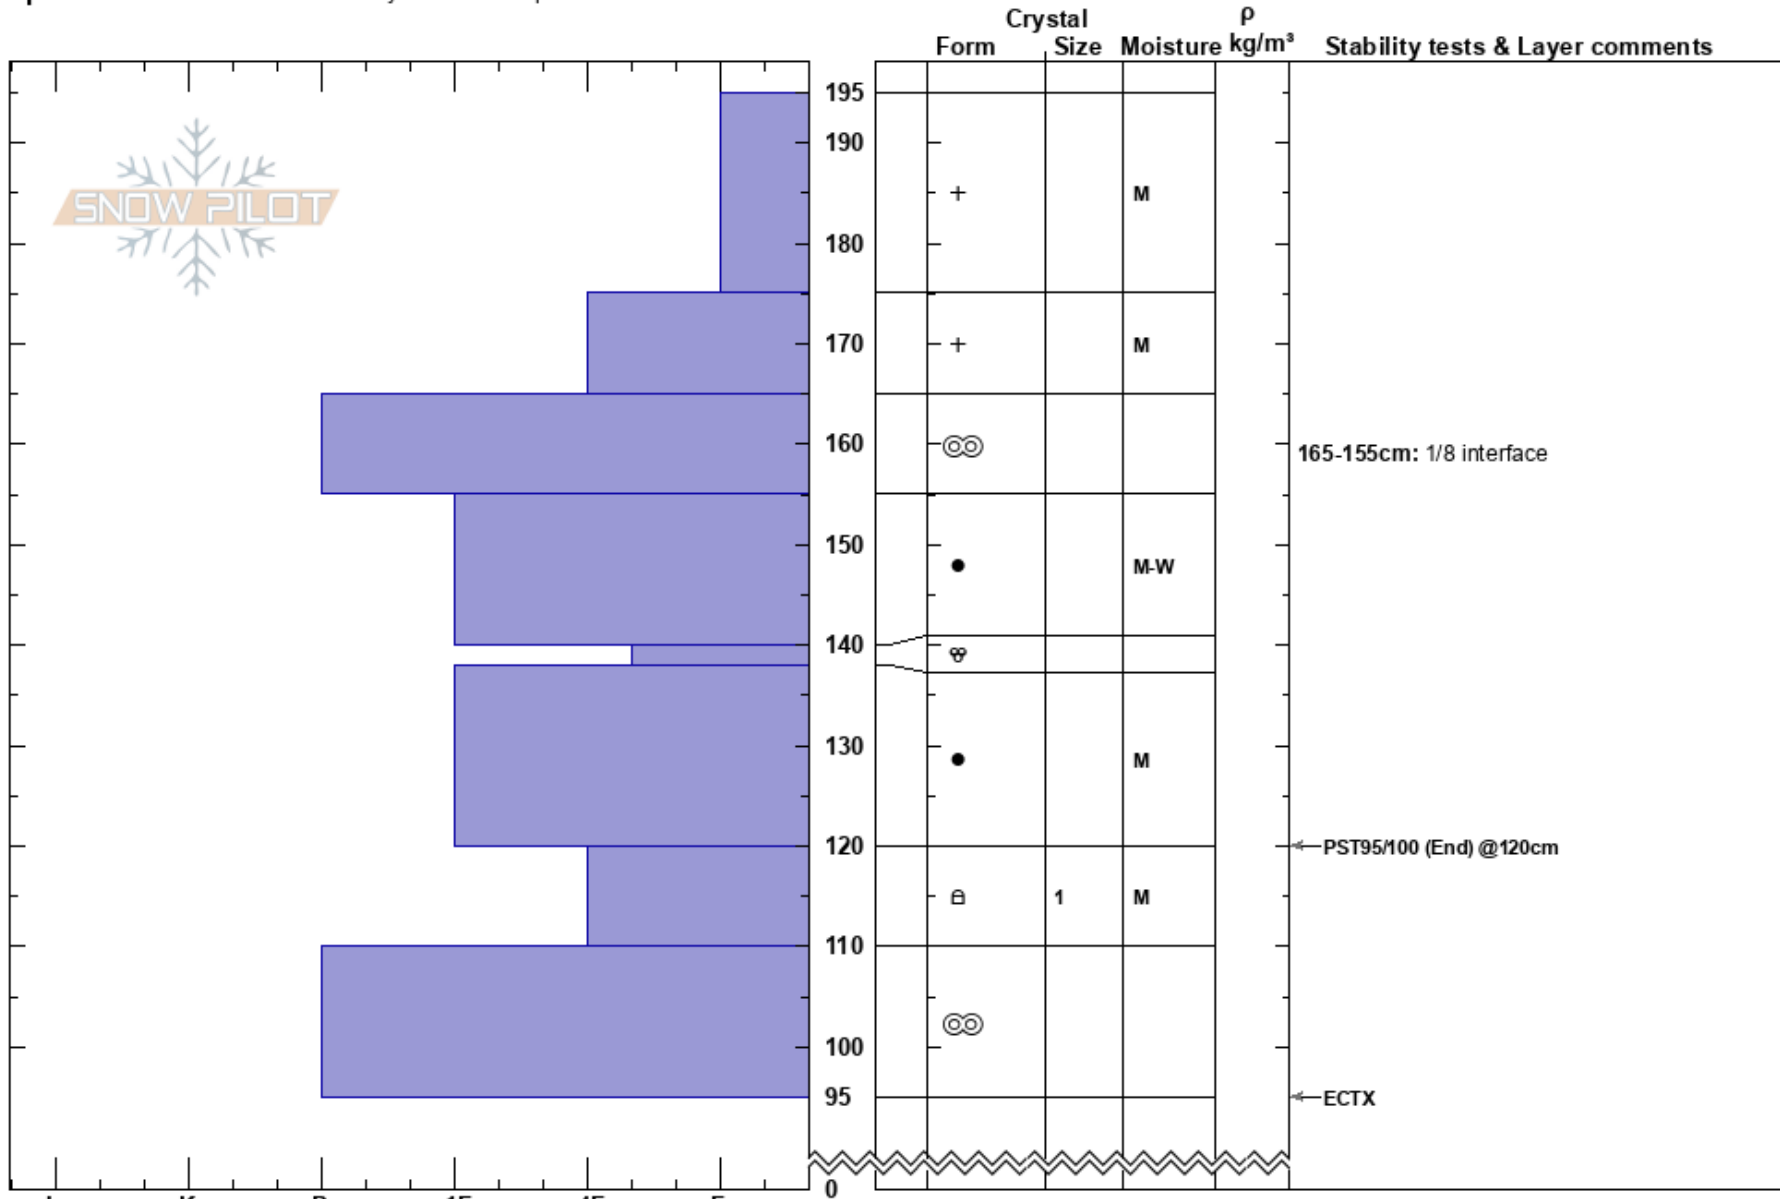

Tincan
 Kenai Mountains
 AK
 Elevation: 2130 ft
 Aspect: 41°

Andrew Schauer
 01/09/2025 - 12:00pm
 Co-ord: 60.78862N, -149.17718W
 Slope Angle: 28°
 Wind Loading: no

Stability: Poor
 Air Temperature: HS:195
 Sky Cover: OVC
 Precipitation: S-1
 Wind: Calm
 PF:45 165-155cm: 1/8 interface
 PS:20

Specifics: Recent avalanche activity on similar slopes

Notes: