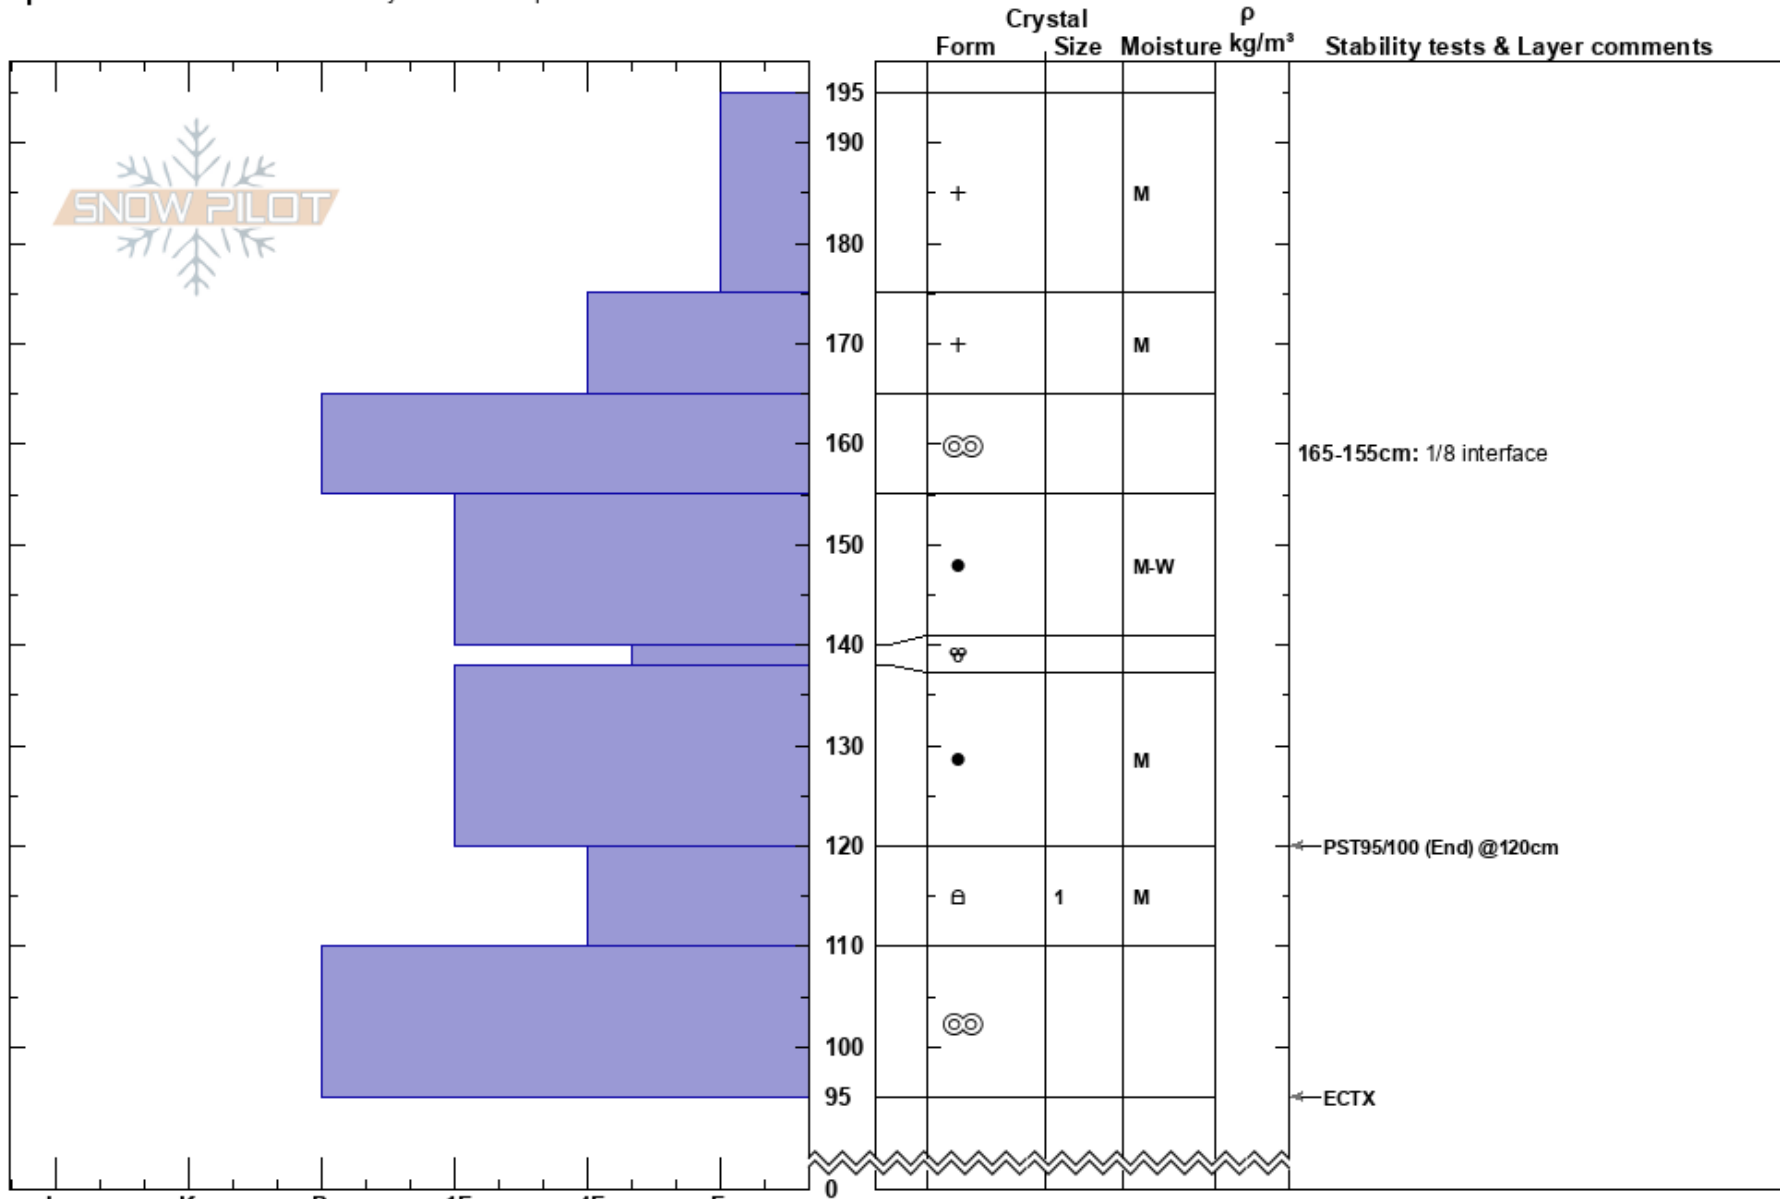

Tincan  
 Kenai Mountains  
 AK  
 Elevation: 2130 ft  
 Aspect: 41°

Andrew Schauer  
 01/09/2025 - 12:00pm  
 Co-ord: 60.78862N, -149.17718W  
 Slope Angle: 28°  
 Wind Loading: no

Stability: Poor  
 Air Temperature: HS:195  
 Sky Cover: OVC  
 Precipitation: S-1  
 Wind: Calm  
 PF:45 165-155cm: 1/8 interface  
 PS:20

Specifics: Recent avalanche activity on similar slopes

Notes: