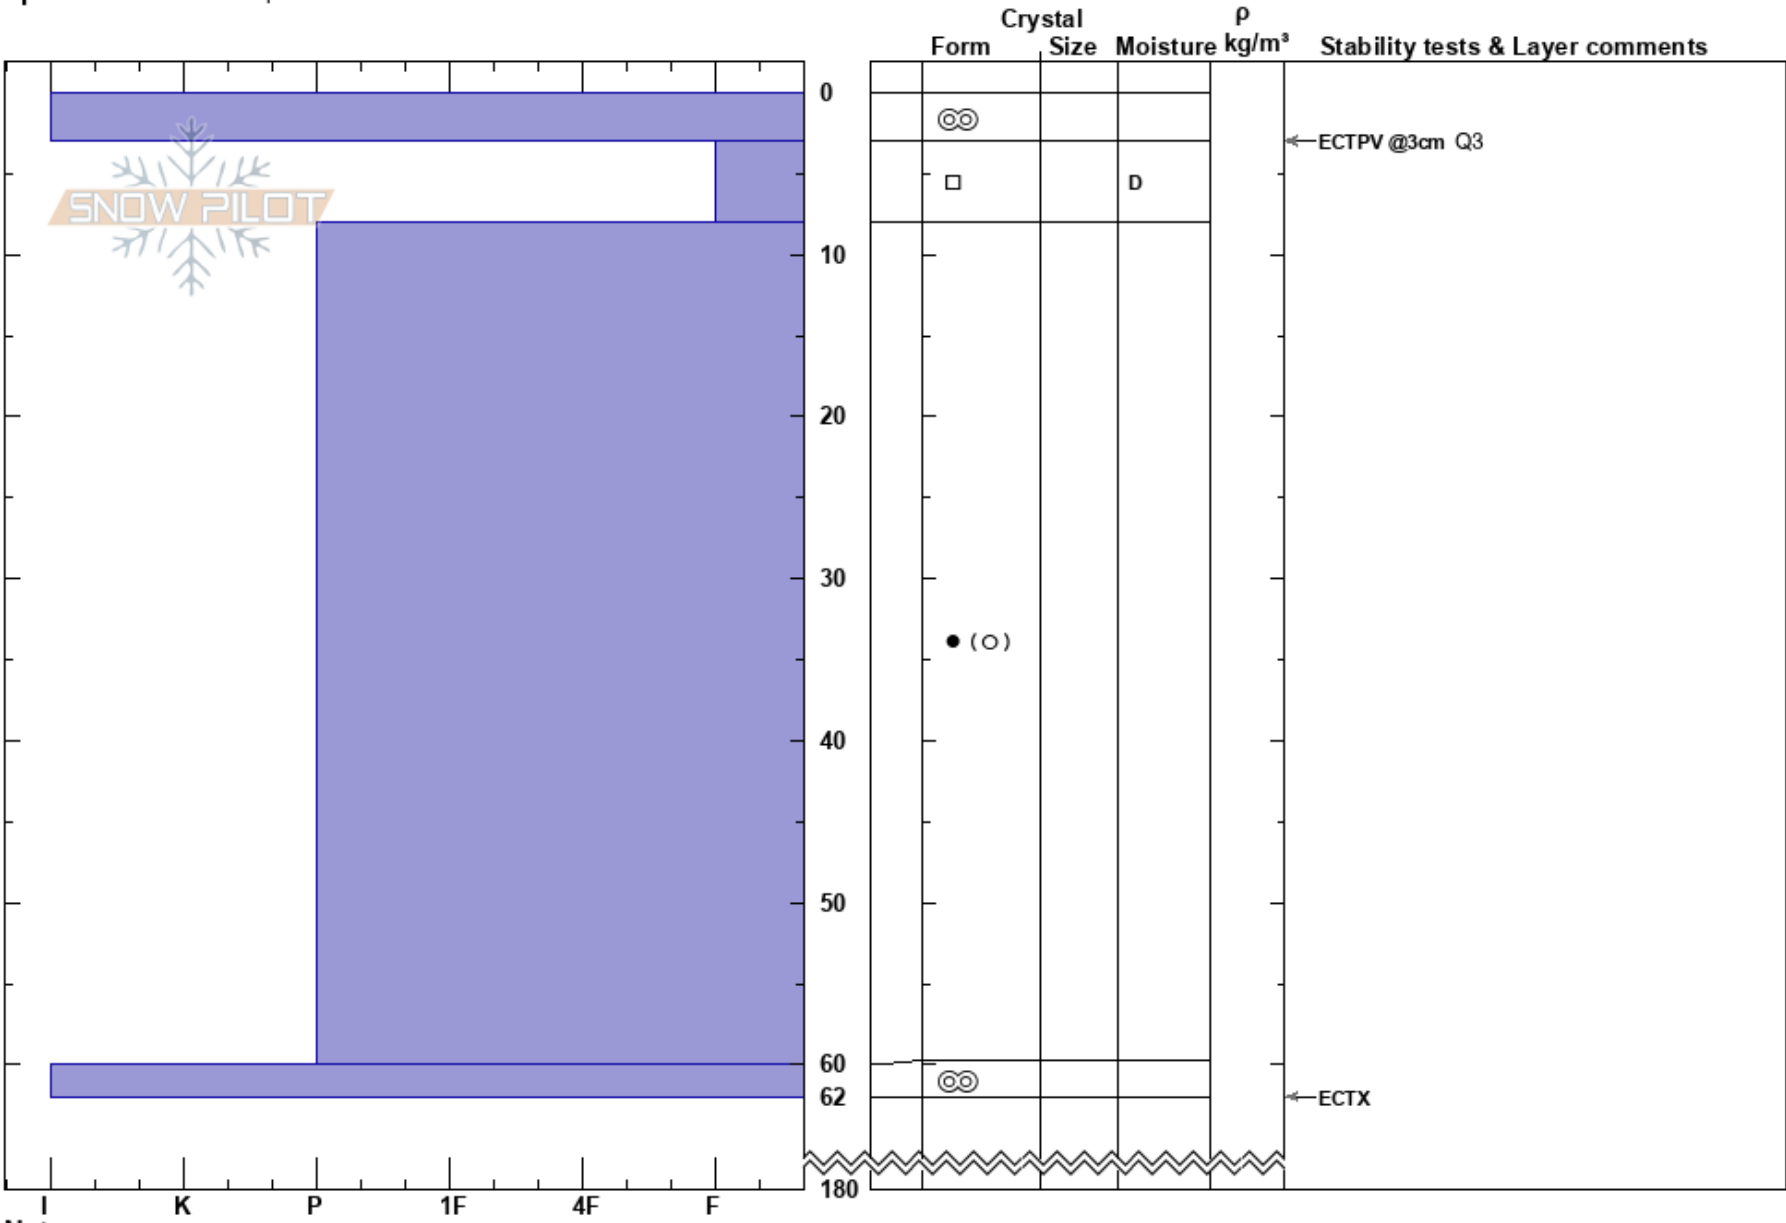

20180213 T2 Lemet 2
 Lemetfjellet
 Norway
 Elevation: 590 m
 Aspect: N
 Specifics: We skied slope

Daniel Tevik
 14/02/2018 - 00:22
 Co-ord: 34W DB 53700 71080
 Slope Angle: 28°
 Wind Loading: no

Stability: HS:180
 Air Temperature: -5°C PF:3 3-8cm:Problematic layer
 Sky Cover: FEW
 Precipitation: NO
 Wind: E Light Breeze