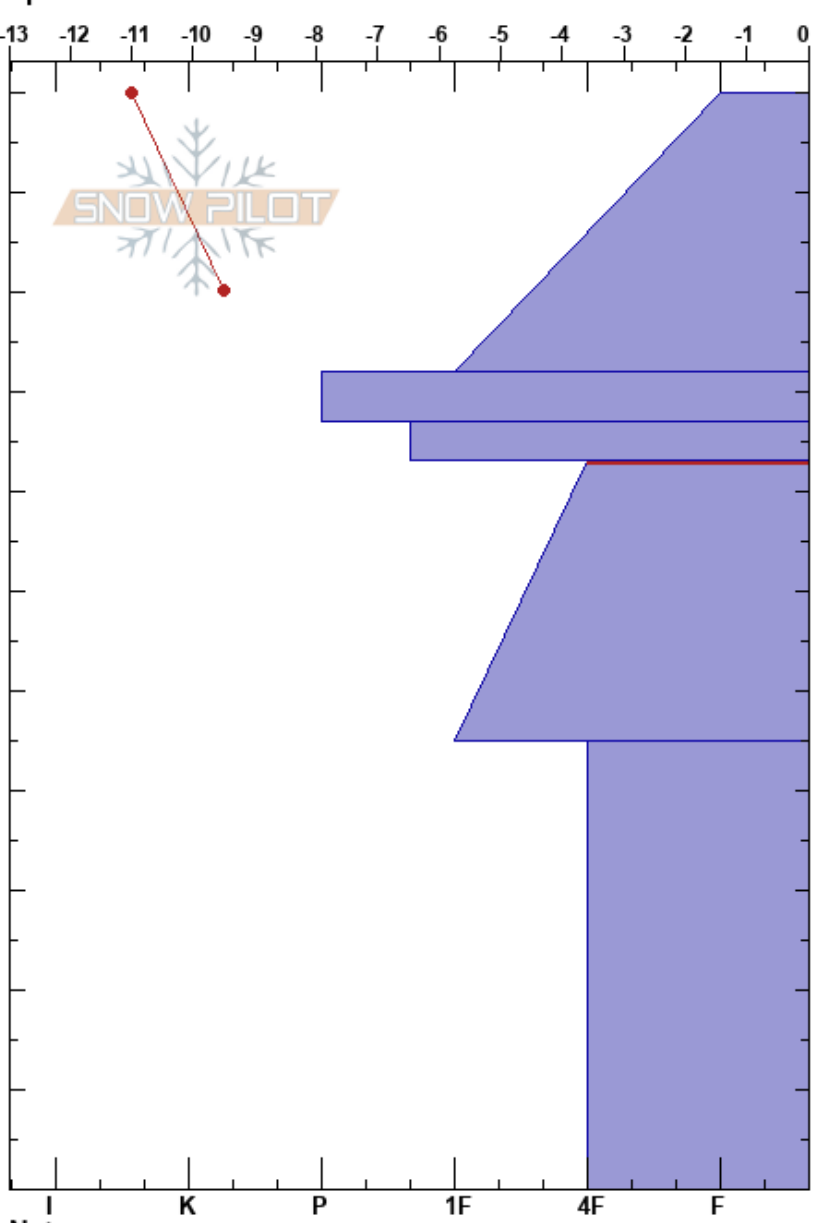

Silverton Mtn
 San Juan Range
 CO
Elevation: 10780 ft
Aspect: NW
Specifics:

Luke Robinson
 01/09/2025 - 1:55pm
Co-ord: 37.88363N, -107.64566W
Slope Angle: 11°
Wind Loading:

Stability: **HS:**110 **Layer Notes:**
Air Temperature: -10°C **PF:**70 73-45cm:Problematic layer
Sky Cover: BKN
Precipitation: NO
Wind: Calm

Height (cm)	Crystal		Moisture	ρ kg/m ³	Stability tests & Layer comments
	Form	Size			
110	+	1			
100	□	1			
80	□ (●)	1(1)			
73	□	1.5			←CT15, SC @73cm
60	□ (V)	2(3)			
20	^	3			
0					←ECTX

Notes:

I K P 1F 4F F