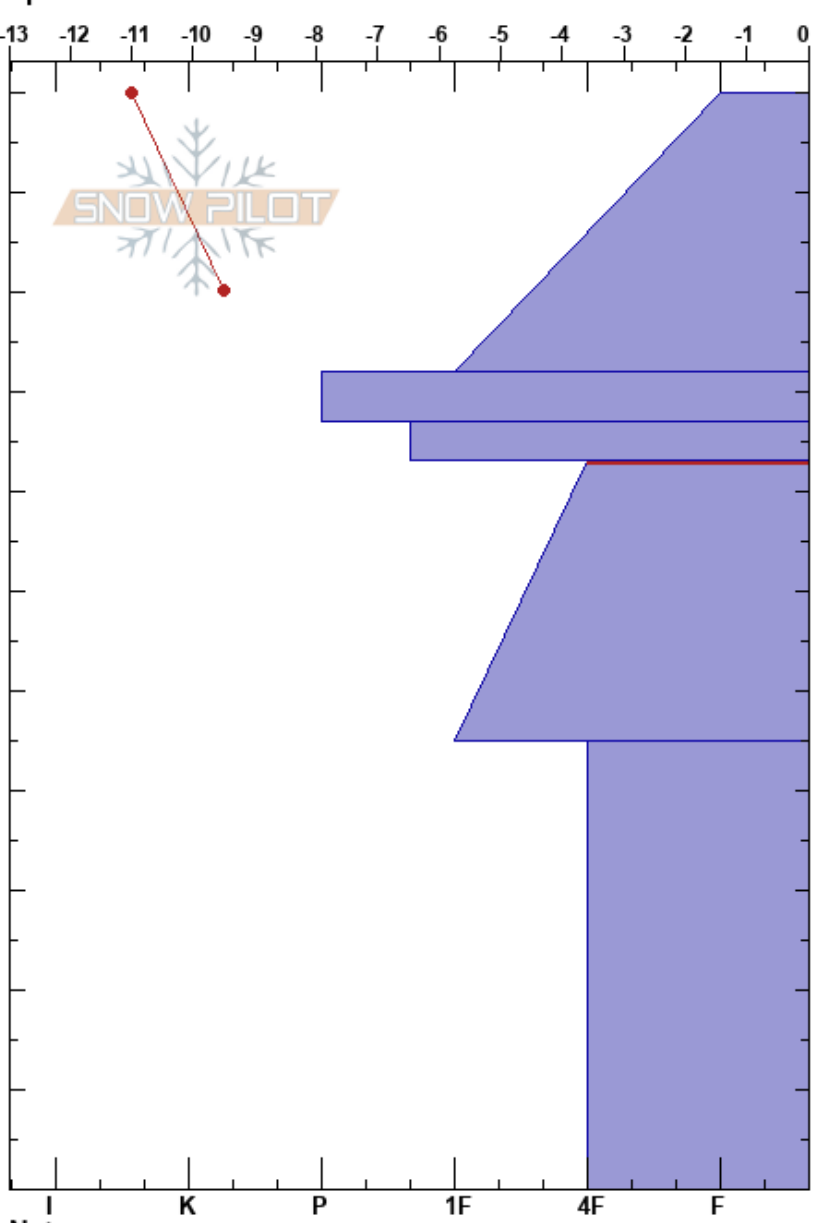

Silverton Mtn
 San Juan Range
 CO
 Elevation: 10780 ft
 Aspect: NW
 Specifics:

Luke Robinson
 01/09/2025 - 1:55pm
 Co-ord: 37.88363N, -107.64566W
 Slope Angle: 11°
 Wind Loading:

Stability: **HS:110** **Layer Notes:**
 Air Temperature: -10°C **PF:70** 73-45cm:Problematic layer
 Sky Cover: BKN
 Precipitation: NO
 Wind: Calm

Height (cm)	Crystal		Moisture	ρ kg/m ³	Stability tests & Layer comments
	Form	Size			
110	+	1			
100	□	1			
80	□ (●)	1(1)			
73	□	1.5			←CT15, SC @73cm
60	□ (V)	2(3)			
45	^	3			
0					←ECTX

Notes: