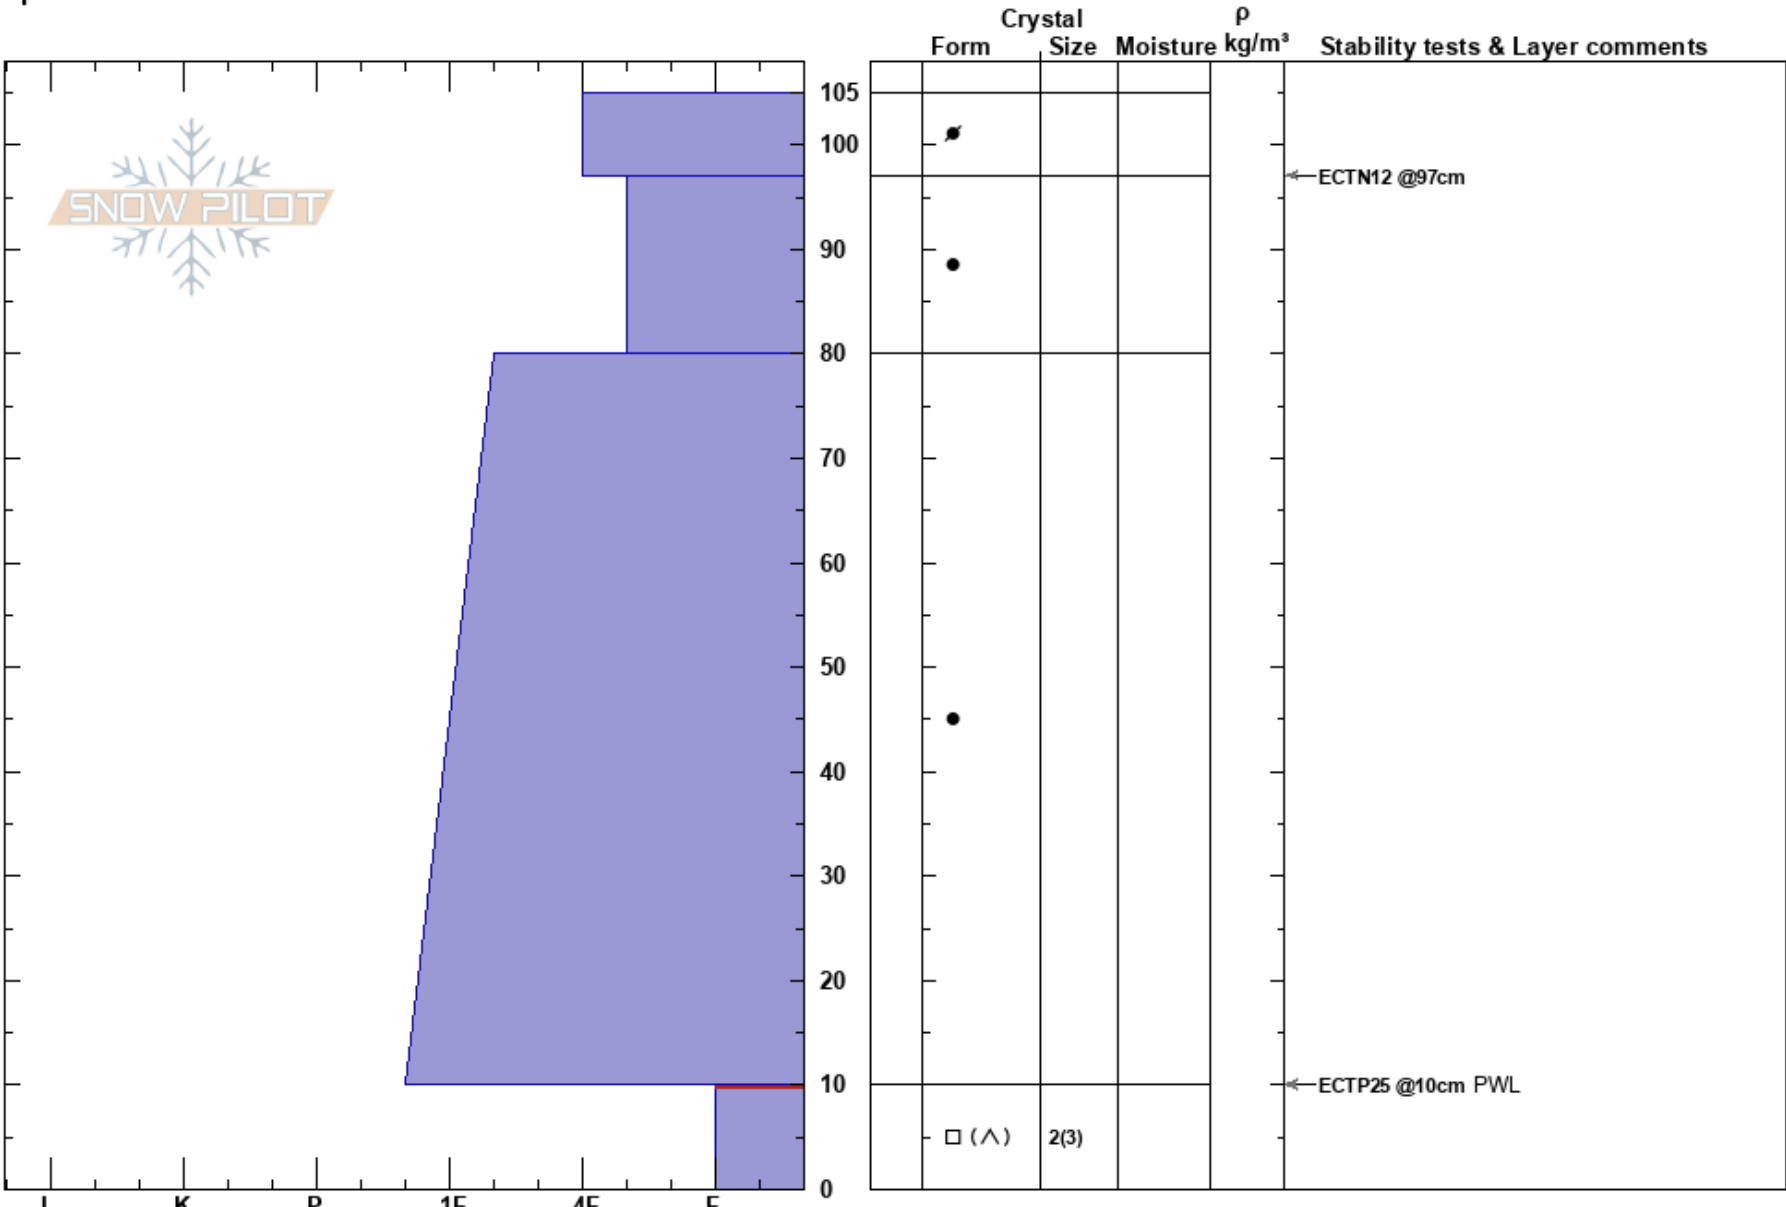

Ramshorn
Wyoming Range
WY
Elevation: 9800 ft
Aspect: N
Specifics:

Alex Drinkard
01/09/2025 - 1:00pm
Co-ord: 43.20442N, -110.57403W
Slope Angle: 25°
Wind Loading: previous

Stability:
Air Temperature:
Sky Cover: CLR
Precipitation: NO
Wind: W Moderate

HS:105
PF:20 10-0cm: Problematic layer
PS: 10

Layer Notes:

Notes: Intentionally dug this snow pit on a slope with a thin snowpack to test the early Dec PWL.