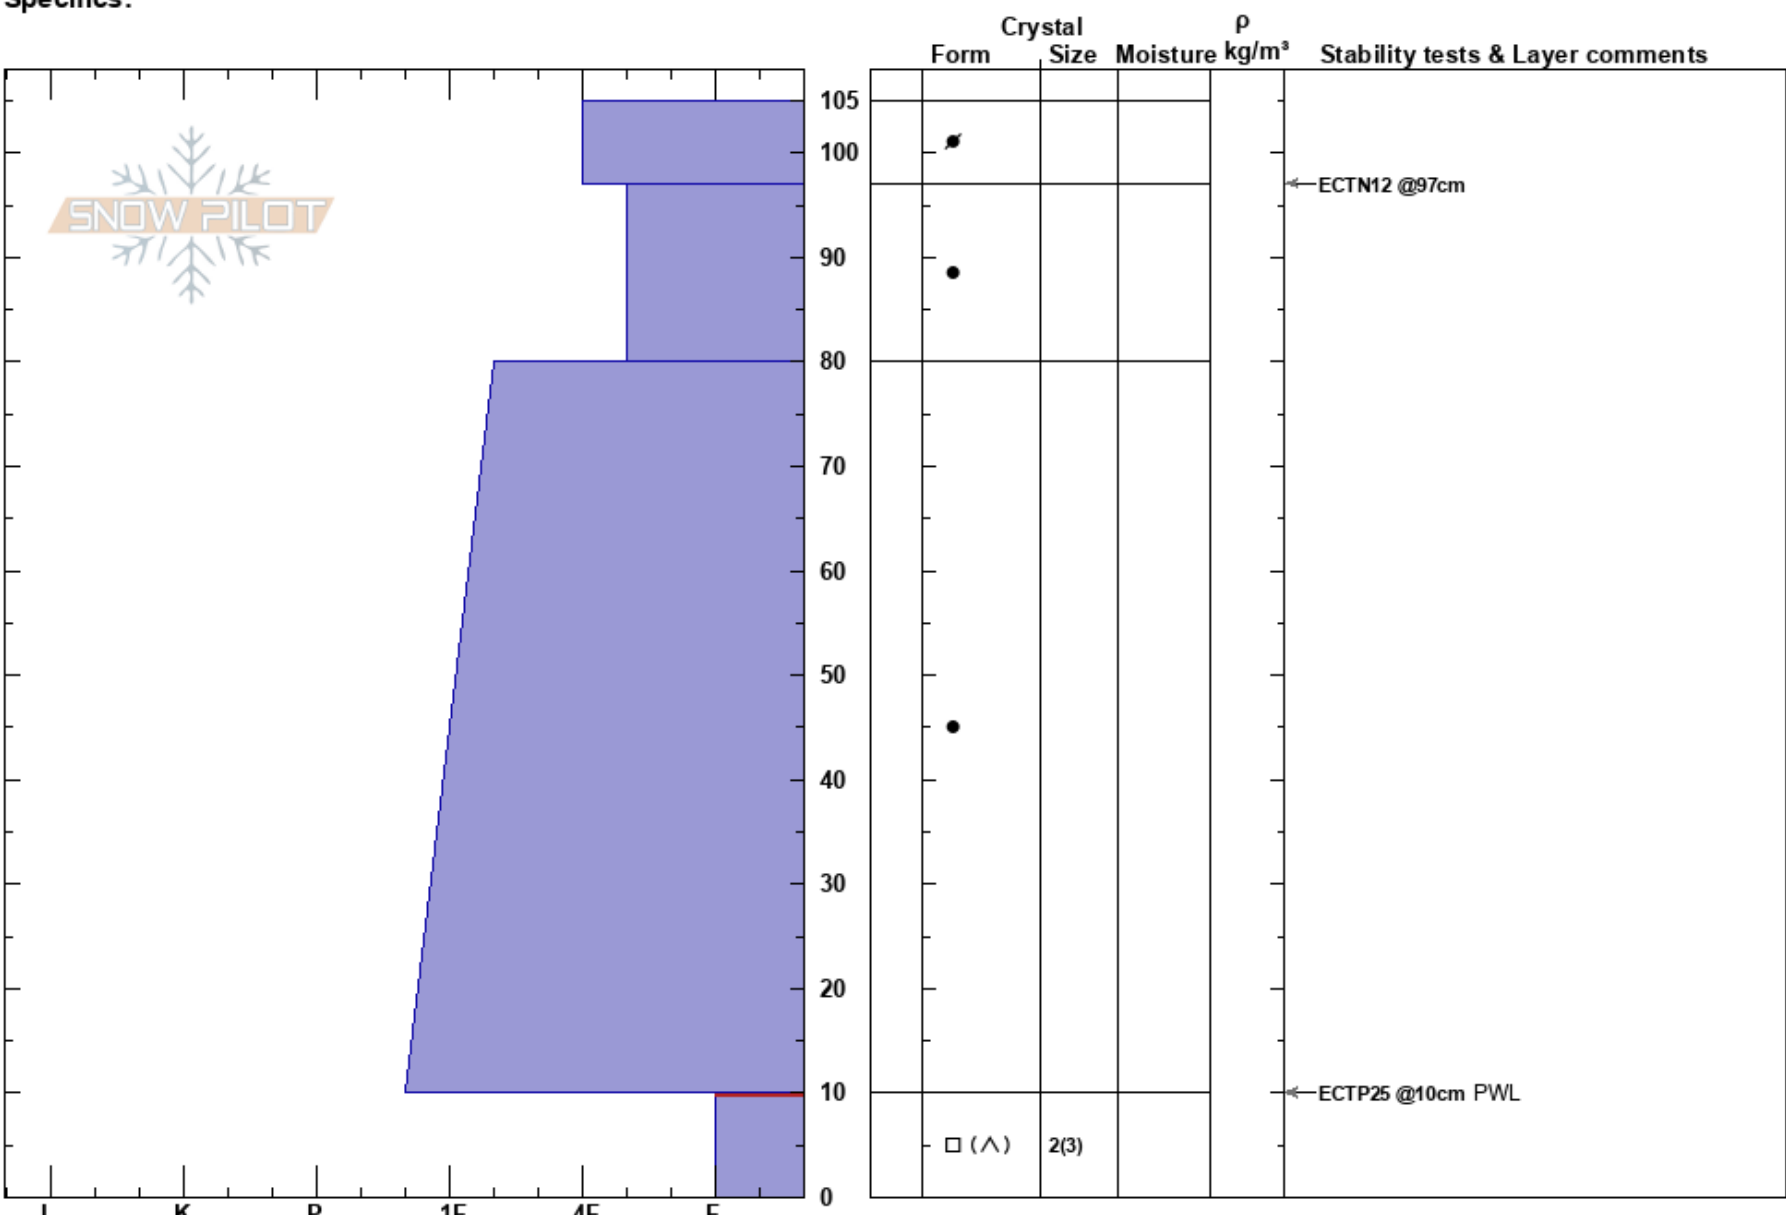

Ramshorn
Wyoming Range
WY
Elevation: 9800 ft
Aspect: N
Specifics:

Alex Drinkard
01/09/2025 - 1:00pm
Co-ord: 43.20442N, -110.57403W
Slope Angle: 25°
Wind Loading: previous

Stability:
Air Temperature:
Sky Cover: CLR
Precipitation: NO
Wind: W Moderate

HS:105
PF:20 10-0cm: Problematic layer
PS: 10

Layer Notes:

Notes: Intentionally dug this snow pit on a slope with a thin snowpack to test the early Dec PWL.