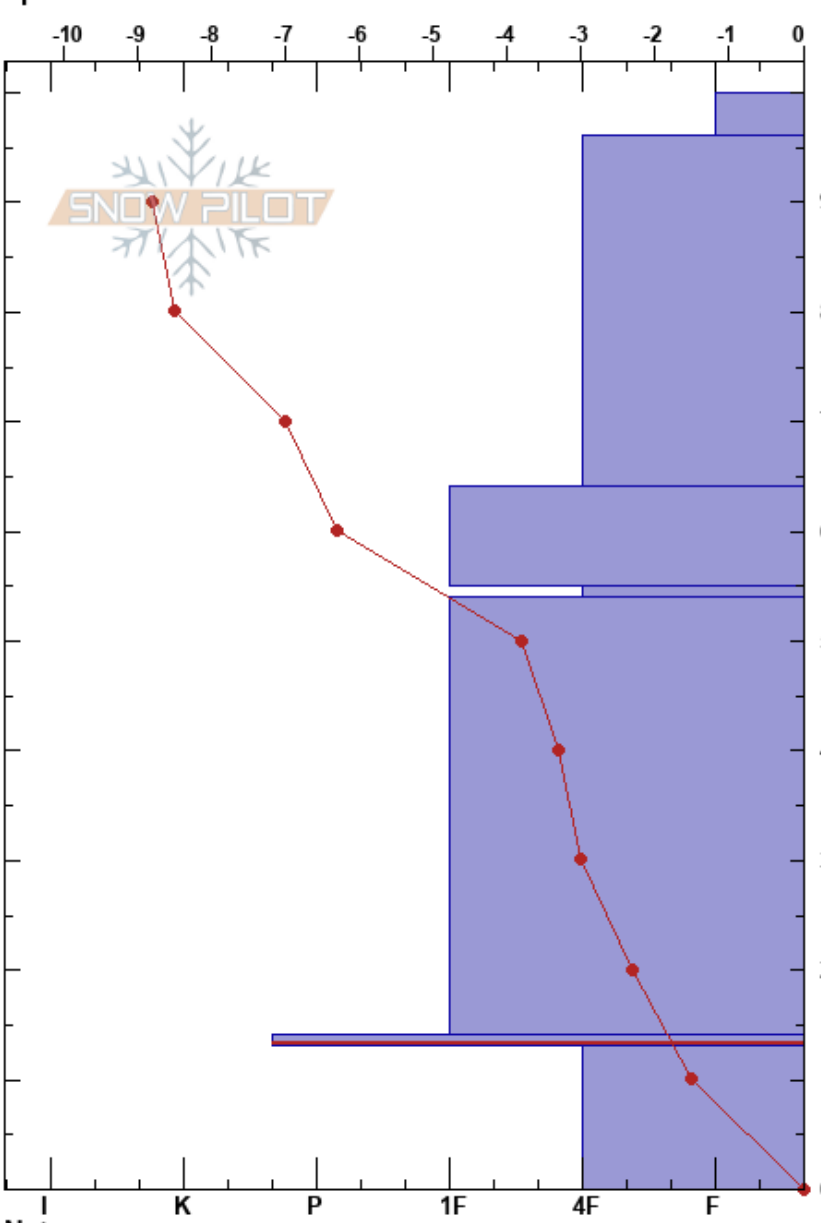

Roy's Run snow plot  
 purcell  
 BC  
 Elevation: 2400 m  
 Aspect: E  
 Specifics:

TCA Avy Office  
 09/01/2025 - 14:47  
 Co-ord: 50.47400N, -116.29800W  
 Slope Angle: 27°  
 Wind Loading: previous

Stability: **HS:100**  
 Air Temperature: -7.9°C PF:60  
 Sky Cover: BKN  
 Precipitation: NO  
 Wind: Calm

Layer Notes:  
 100-96cm: SH sandwich top and bottom  
 14-13cm: Problematic layer

Form	Crystal		Moisture	$\rho$ kg/m <sup>3</sup>	Stability tests & Layer comments
	Size				
∇	3				
∇ ( / )	3-5(1)				100-96cm: SH sandwich top and bottom
□	-2				
	1				
□	2				
⊖					
■					← CT23, SC @14cm
∧ ( □ )	-6(3)				
					← CTN