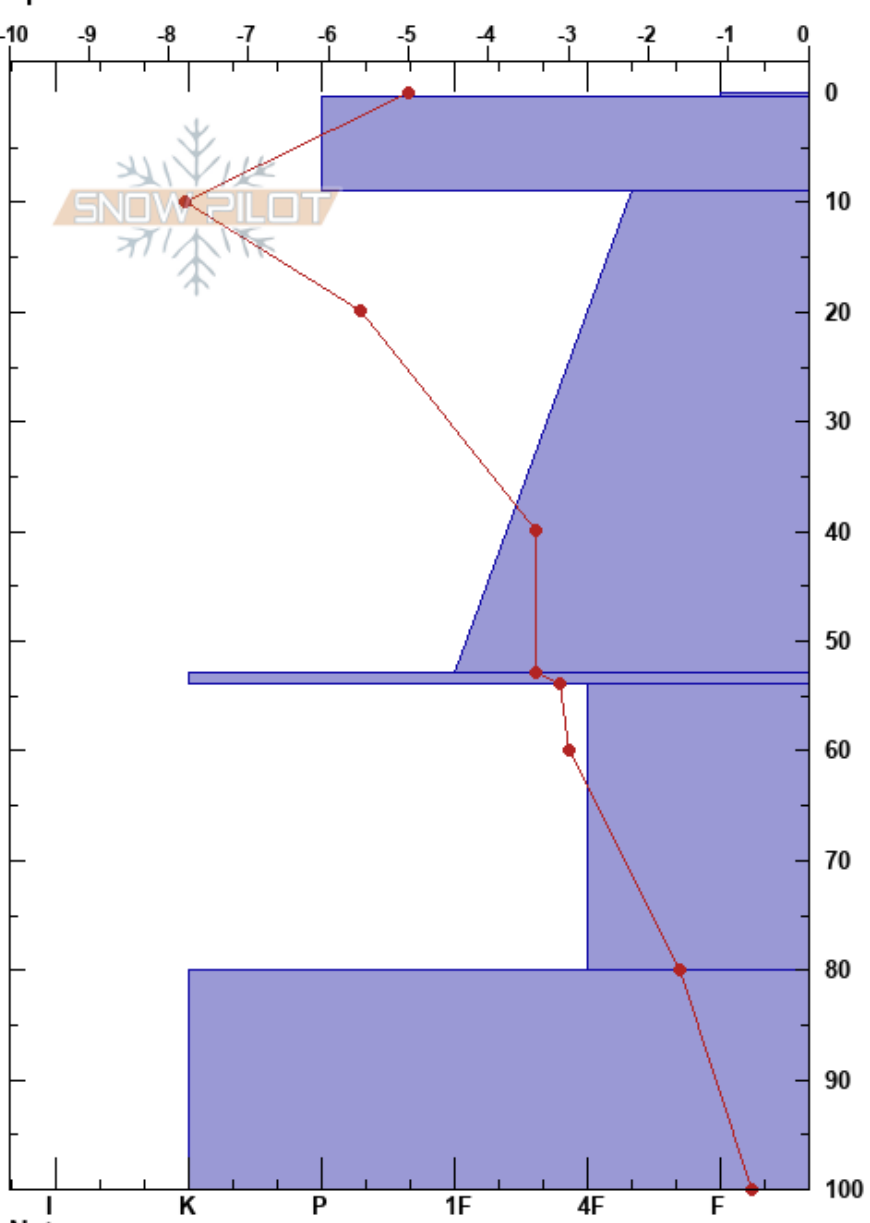

2018 2 14 team5a
 Vakkerløfjellet
 Norway
 Elevation: 637 m
 Aspect: 180°
 Specifics:

brandon logan
 14/02/2018 - 10:50
 Co-ord: 34W CM 92633 57971
 Slope Angle: 24°
 Wind Loading: yes

Stability: HS:100
 Air Temperature: -3.3°C PF:30
 Sky Cover: CLR
 Precipitation: NO
 Wind: S Moderate

Layer Notes:

Form	Crystal		ρ kg/m ³	Stability tests & Layer comments
	Size	Moisture		
☐	1	D		
☐	0.5	D		
☐ (☐)	1	D		← ECTN23 @9cm
☉☉		D		
☐		D		
☐		D		

Notes:

I K P 1F 4F F