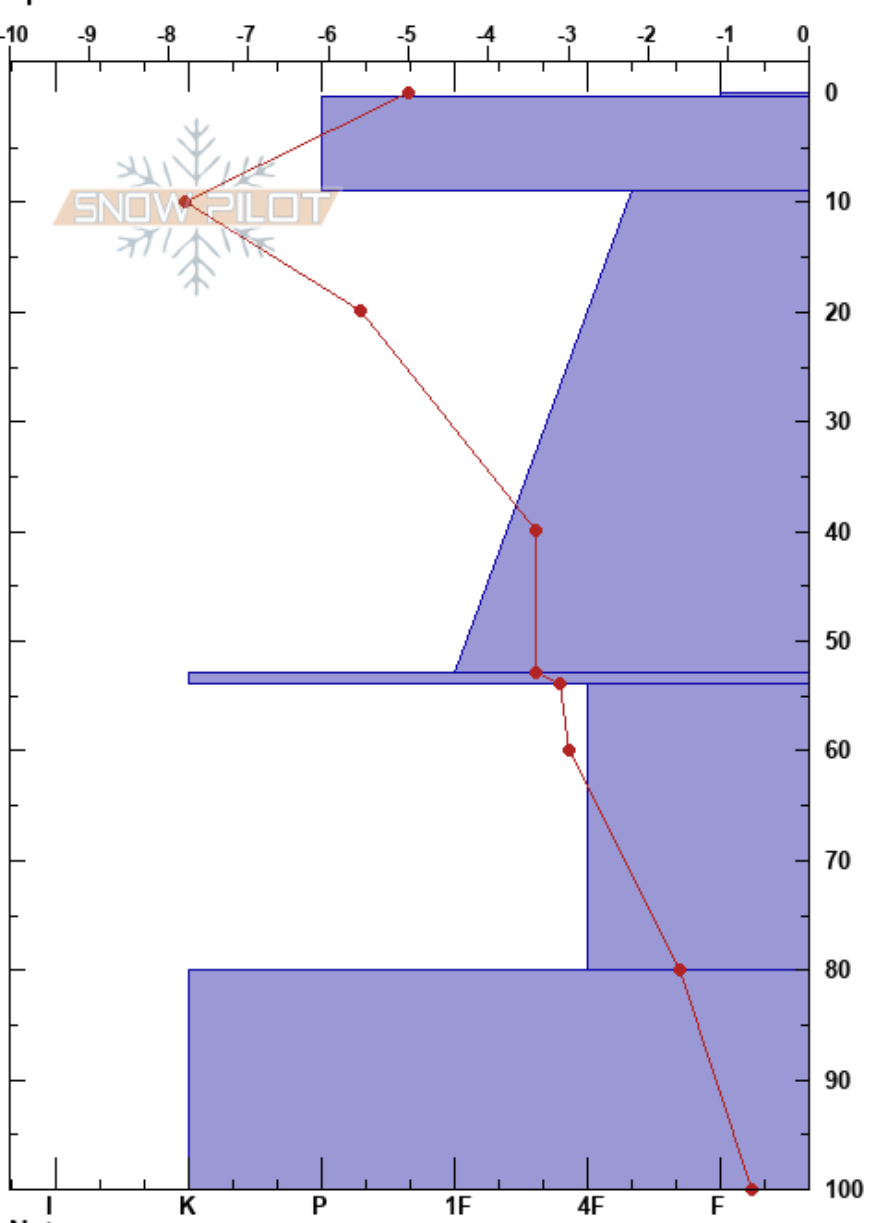

2018 2 14 team5a  
 Vakkerløfjellet  
 Norway  
 Elevation: 637 m  
 Aspect: 180°  
 Specifics:

brandon logan  
 14/02/2018 - 10:50  
 Co-ord: 34W CM 92633 57971  
 Slope Angle: 24°  
 Wind Loading: yes

Stability: HS:100  
 Air Temperature: -3.3°C PF:30  
 Sky Cover: CLR  
 Precipitation: NO  
 Wind: S Moderate

Layer Notes:

Form	Crystal		$\rho$ kg/m <sup>3</sup>	Stability tests & Layer comments
	Size	Moisture		
☐	1	D		
☐	0.5	D		
☐ (☐)	1	D		← ECTN23 @9cm
☉☉		D		
☐		D		
☐		D		