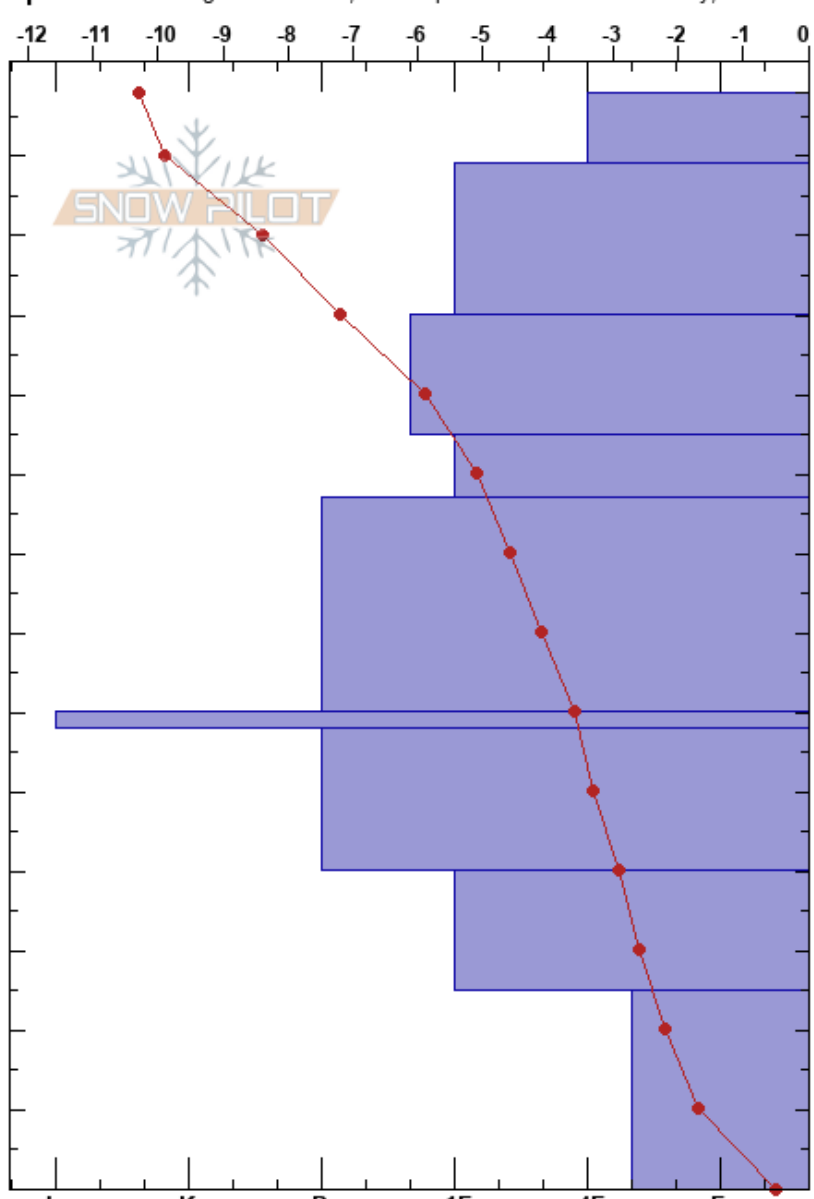

2025-01-09 Saddle

Eric Lawrence

Stability: Very Good

HS:138

Layer Notes:

Carson Range

01/09/2025 - 10:39am

Air Temperature: -3.3°C

PF:15

NV

Co-ord: 39.31909N, -119.88224W

Sky Cover: CLR

PS:5

Elevation: 9241 ft

Slope Angle: 16°

Precipitation: NO

Wind: N Light Breeze

Aspect: 62°

Wind Loading: previous

Specifics: Pit dug in a Ski Area; Pit is representative of backcountry; We skied slope

Elevation (m)	Crystal		Moisture (kg/m³)	Stability tests & Layer comments
	Form	Size		
138	□ (/)	1(1)		
130				
120	/ (●)	1(0.3)		
110				
100	●	0.3		
90	⊖	0.3-0.5		
80				
70	●	0.5		
60	⊙ ⊙			
50	●	0.5		
40				
30	●	0.3		
20				
10	□	1.5		
0				

← DT26, Q3 @5cm
 ↗ CTN

Notes: