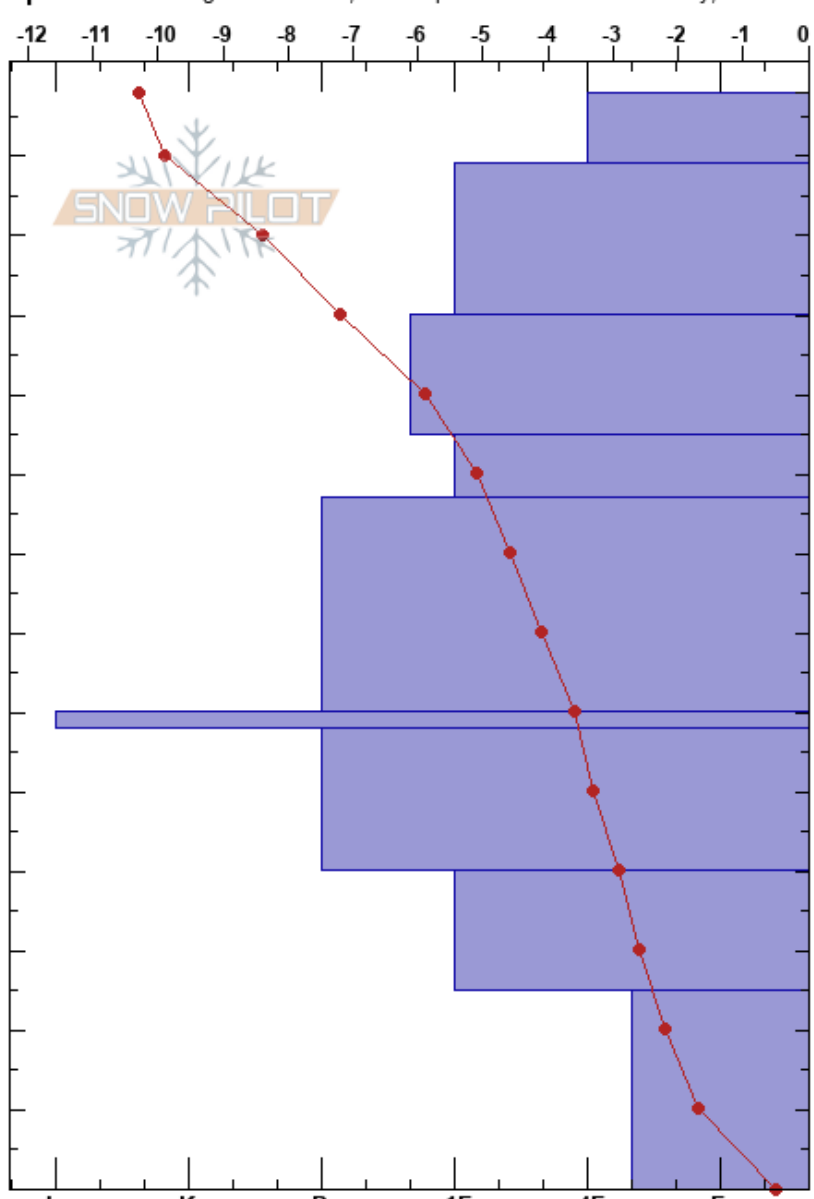

2025-01-09 Saddle

Eric Lawrence

Stability: Very Good

HS:138

Layer Notes:

Carson Range

01/09/2025 - 10:39am

Air Temperature: -3.3°C

PF:15

NV

Co-ord: 39.31909N, -119.88224W

Sky Cover: CLR

PS:5

Elevation: 9241 ft

Slope Angle: 16°

Precipitation: NO

Wind: N Light Breeze

Aspect: 62°

Wind Loading: previous

Specifics: Pit dug in a Ski Area; Pit is representative of backcountry; We skied slope

Elevation (m)	Crystal		Moisture (kg/m³)	Stability tests & Layer comments
	Form	Size		
138	□ (/)	1(1)		
130				
120	/ (●)	1(0.3)		
110				
100	●	0.3		
90	⊖	0.3-0.5		
80				
70	●	0.5		
60	⊖ ⊖			
50	●	0.5		
40				
30	●	0.3		
20				
10	□	1.5		
0				

← DT26, Q3 @5cm
 ↗ CTN

Notes: