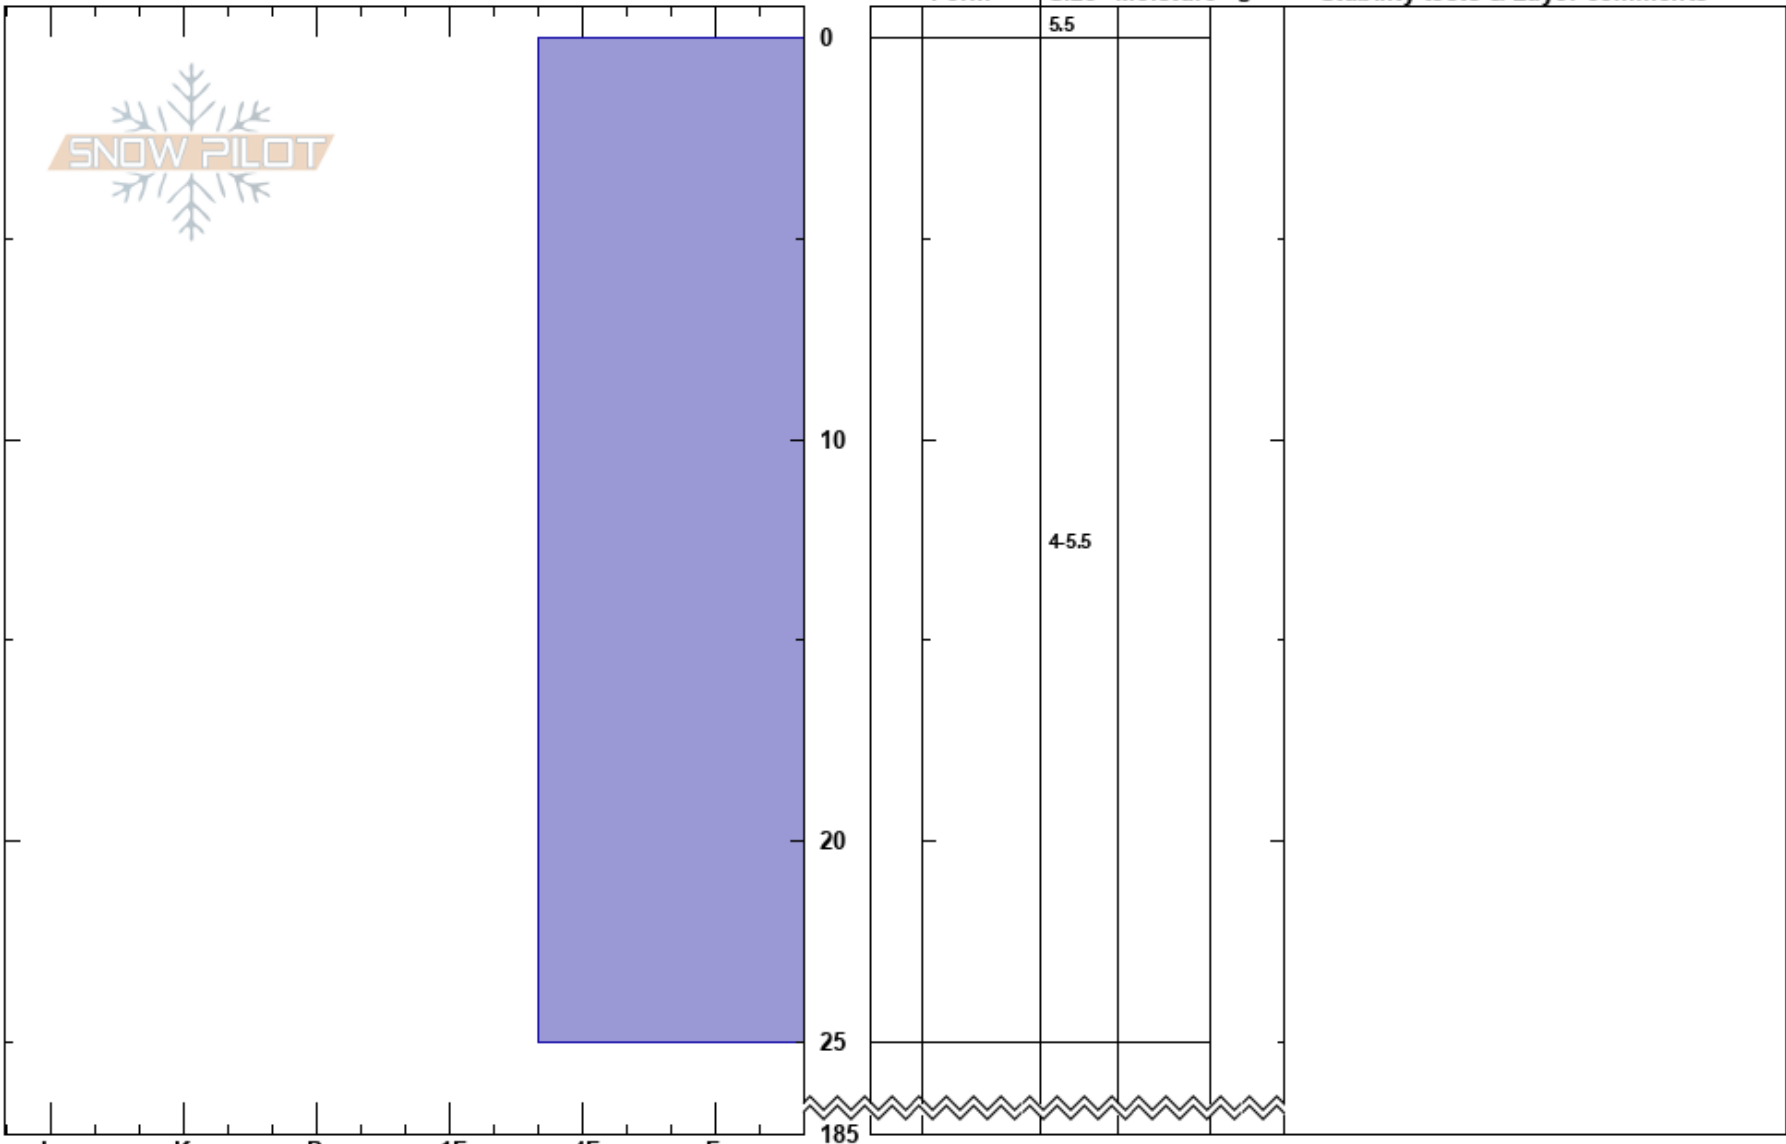

Jökulkollur
Tröllaskagi
Iceland
Elevation: 634 m
Aspect: E

Jacob Panzner
09/01/2025 - 13:15
Co-ord: 66.01356N, -18.60509W
Slope Angle: 25°
Wind Loading: previous

Stability: Good HS:185 Layer Notes:
Air Temperature: -7.2°C PF:50
Sky Cover: CLR
Precipitation: NO
Wind: N Light Breeze

Specifics: Pit is adjacent to avalanche; Collapsing, localized; Recent avalanche activity on different slopes; We skied slope

Notes: Recent slab avalanche in wind loaded E facing gully.