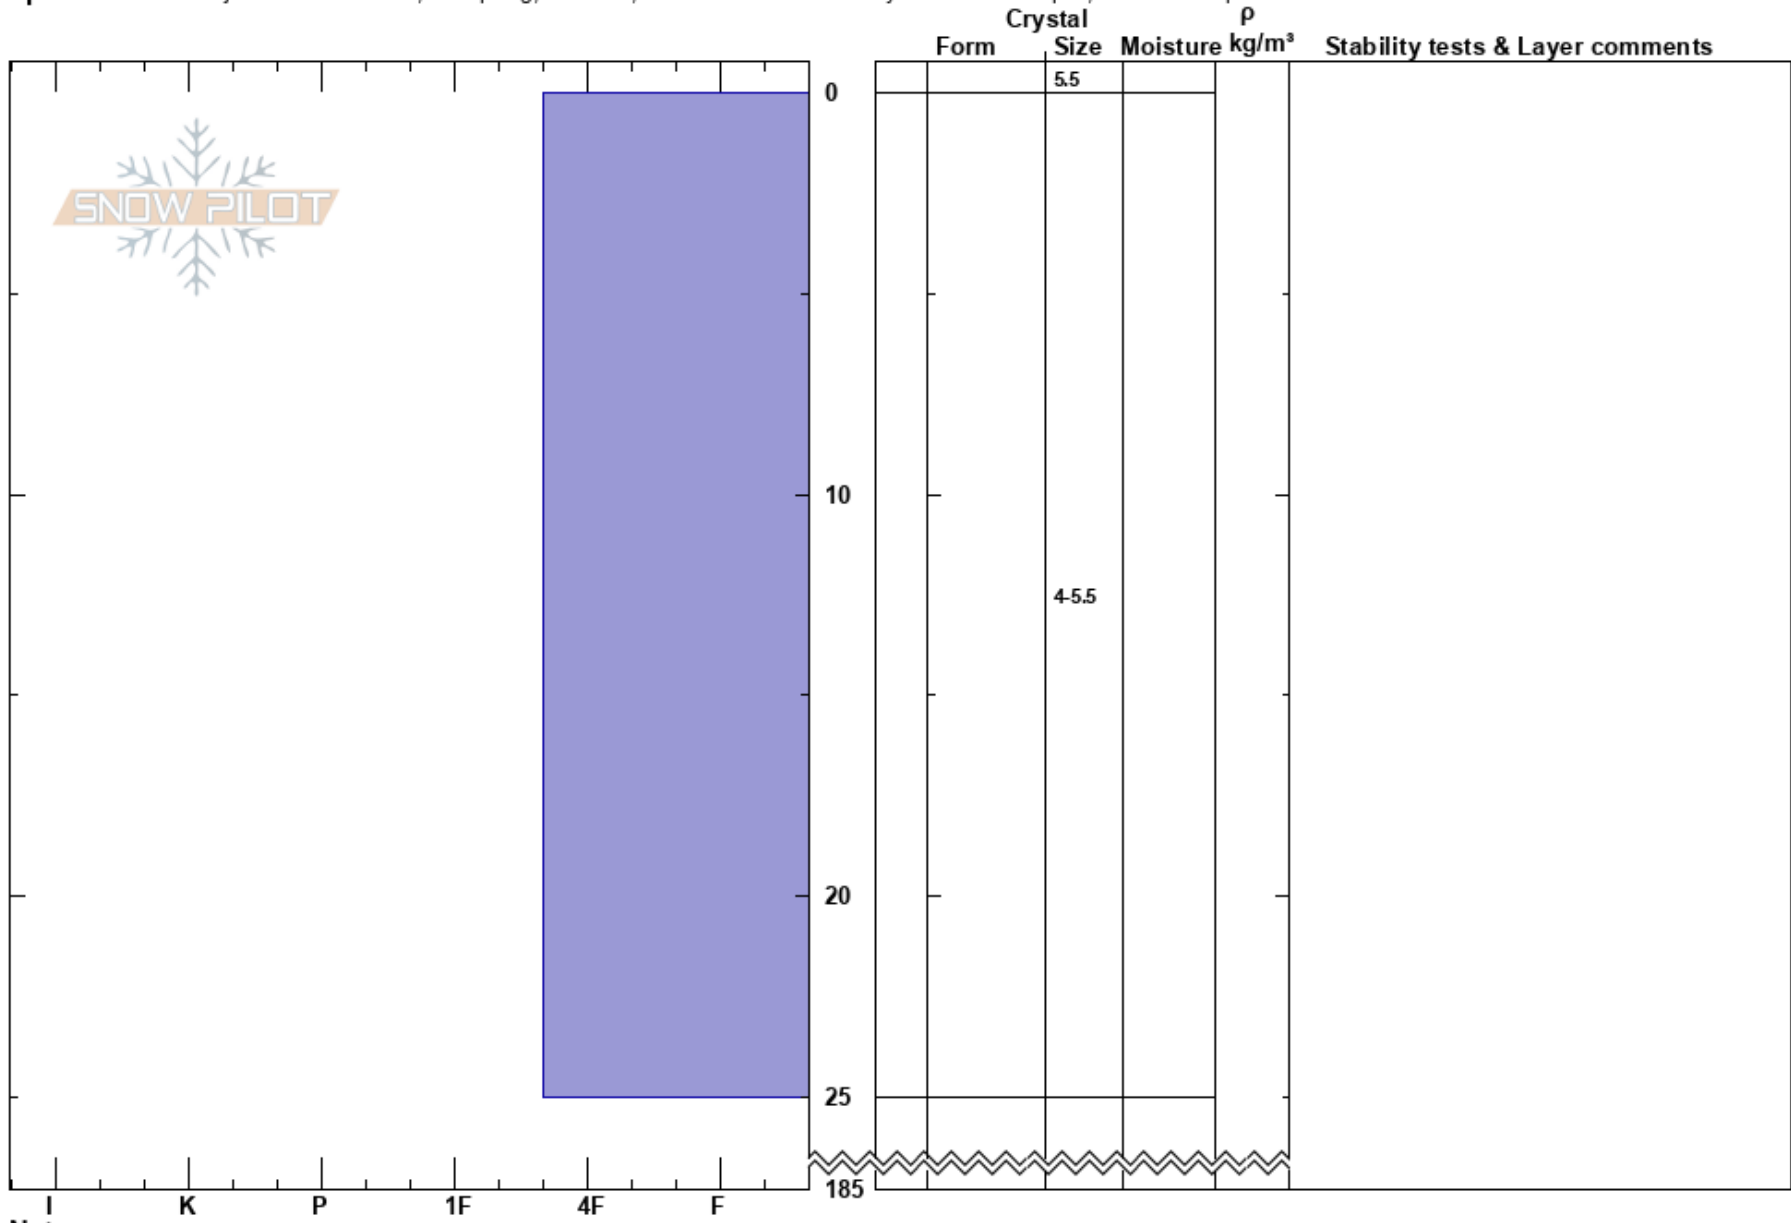

Jökulkollur
Tröllaskagi
Iceland
Elevation: 634 m
Aspect: E

Jacob Panzner
09/01/2025 - 13:15
Co-ord: 66.01356N, -18.60509W
Slope Angle: 25°
Wind Loading: previous

Stability: Good HS:185 Layer Notes:
Air Temperature: -7.2°C PF:50
Sky Cover: CLR
Precipitation: NO
Wind: N Light Breeze

Specifics: Pit is adjacent to avalanche; Collapsing, localized; Recent avalanche activity on different slopes; We skied slope

Notes: Recent slab avalanche in wind loaded E facing gully.