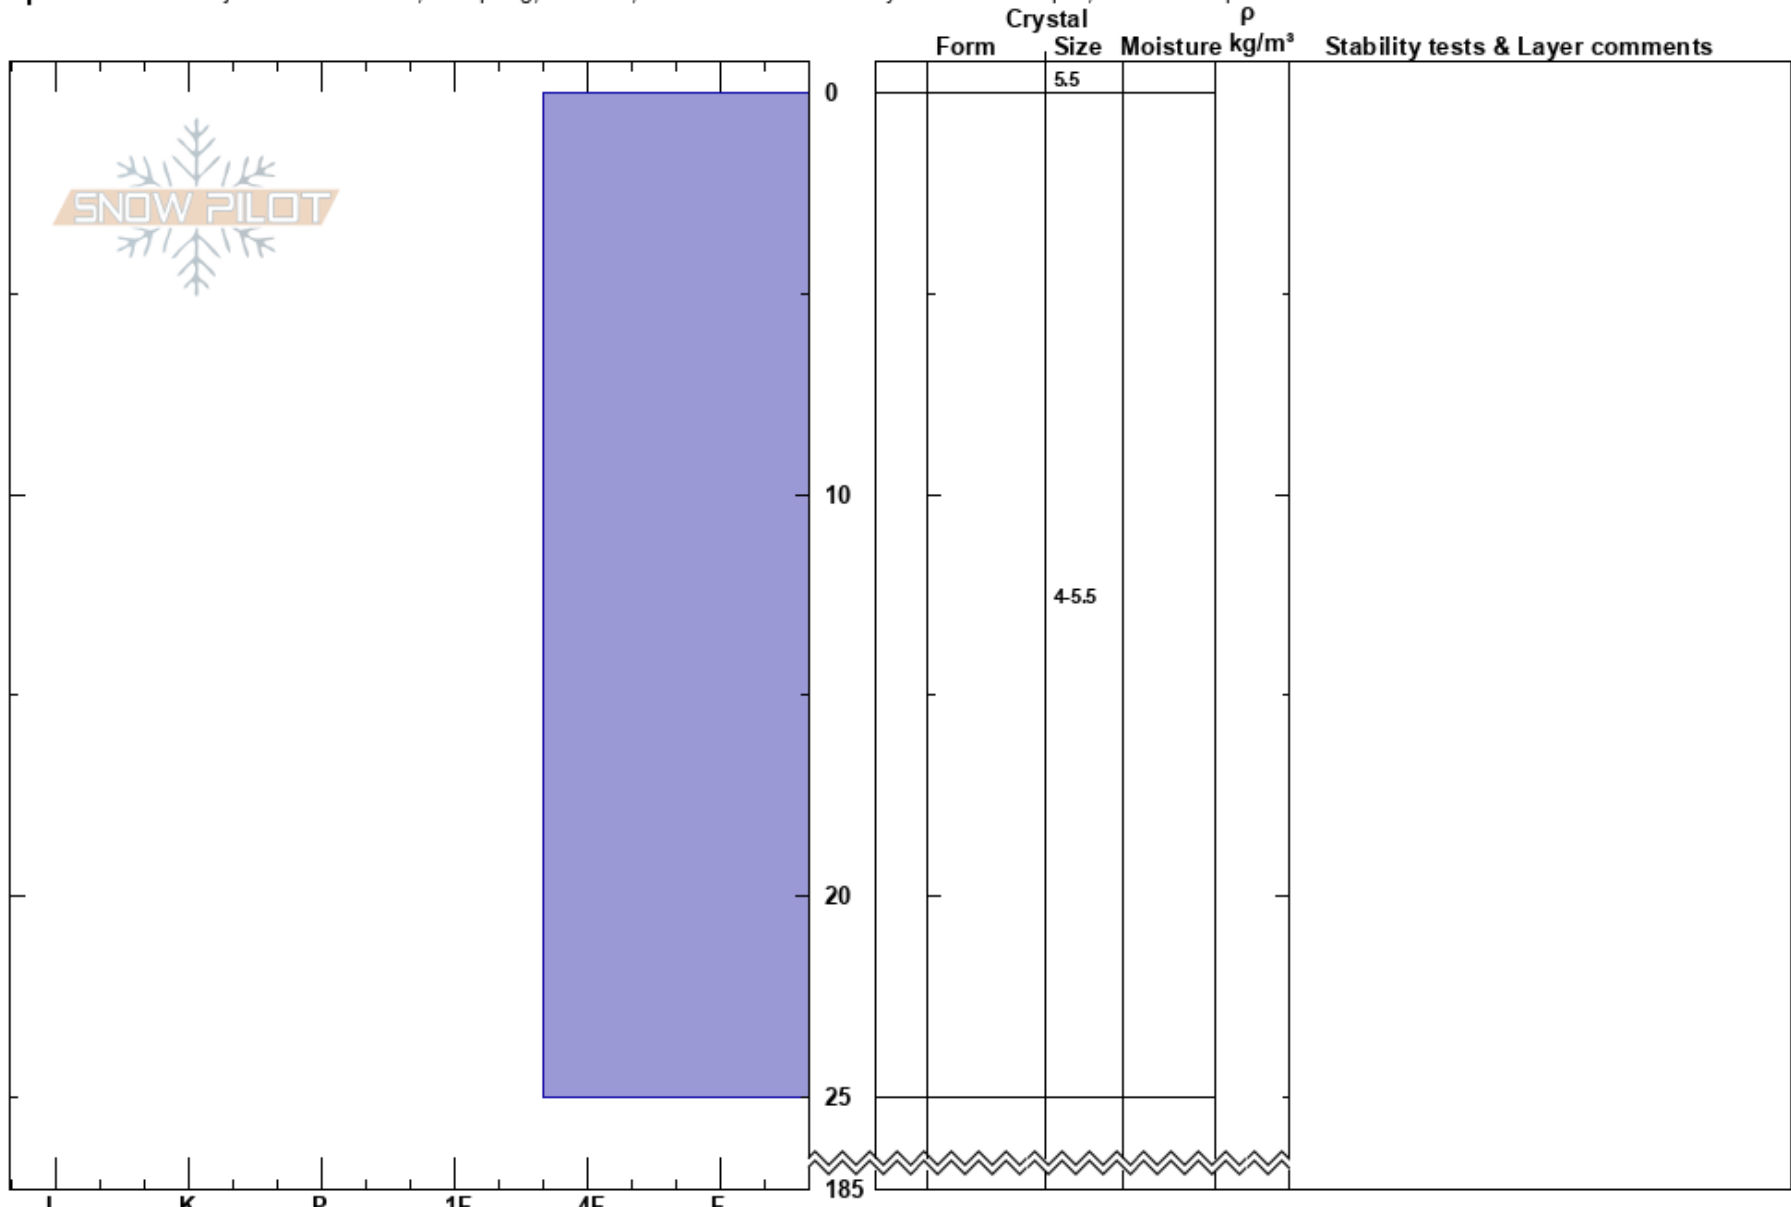

Jökulkollur
Tröllaskagi
Iceland
Elevation: 634 m
Aspect: E

Jacob Panzner
09/01/2025 - 13:15
Co-ord: 66.01356N, -18.60509W
Slope Angle: 25°
Wind Loading: previous

Stability: Good HS:185 Layer Notes:
Air Temperature: -7.2°C PF:50
Sky Cover: CLR
Precipitation: NO
Wind: N Light Breeze

Specifics: Pit is adjacent to avalanche; Collapsing, localized; Recent avalanche activity on different slopes; We skied slope

Notes: Recent slab avalanche in wind loaded E facing gully.