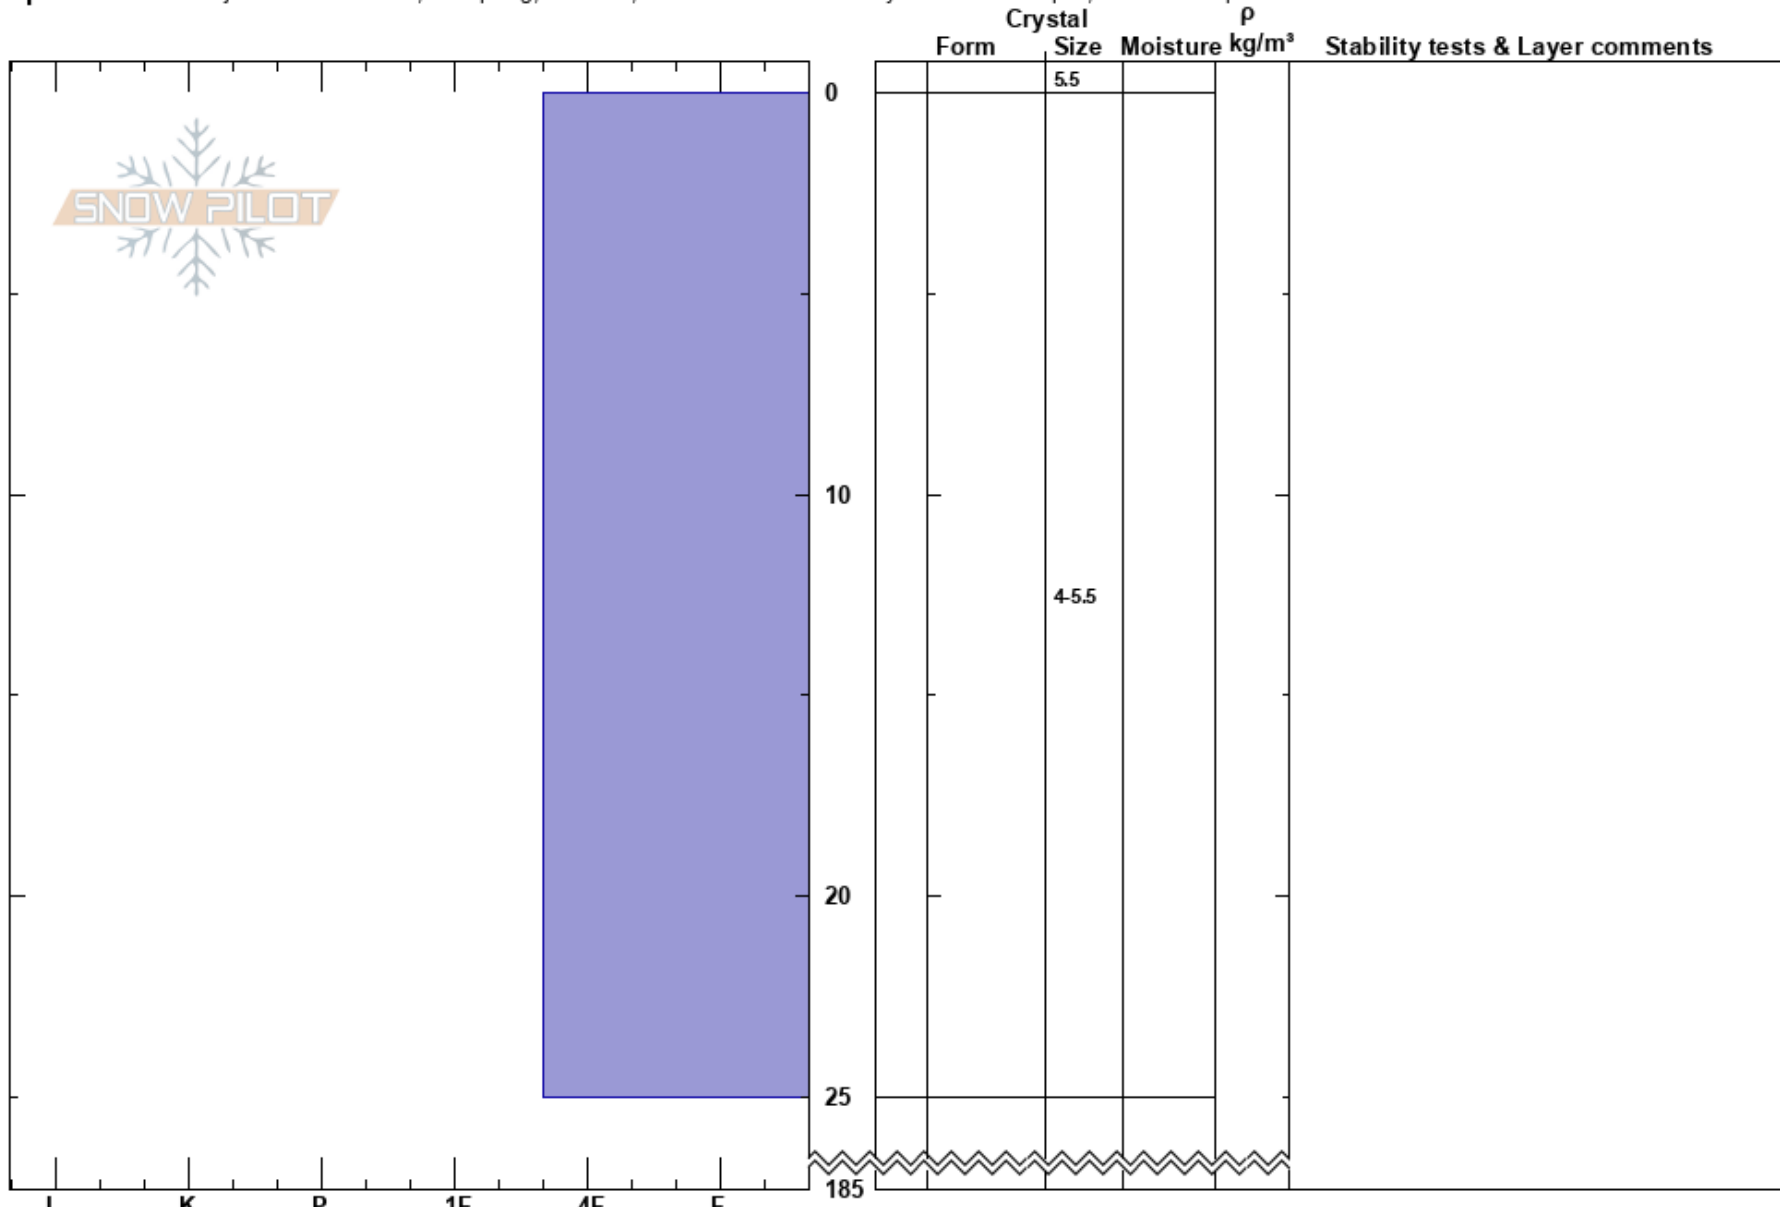

Jökulkollur
Tröllaskagi
Iceland
Elevation: 634 m
Aspect: E

Jacob Panzner
09/01/2025 - 13:15
Co-ord: 66.01356N, -18.60509W
Slope Angle: 25°
Wind Loading: previous

Stability: Good HS:185 Layer Notes:
Air Temperature: -7.2°C PF:50
Sky Cover: CLR
Precipitation: NO
Wind: N Light Breeze

Specifics: Pit is adjacent to avalanche; Collapsing, localized; Recent avalanche activity on different slopes; We skied slope

Notes: Recent slab avalanche in wind loaded E facing gully.