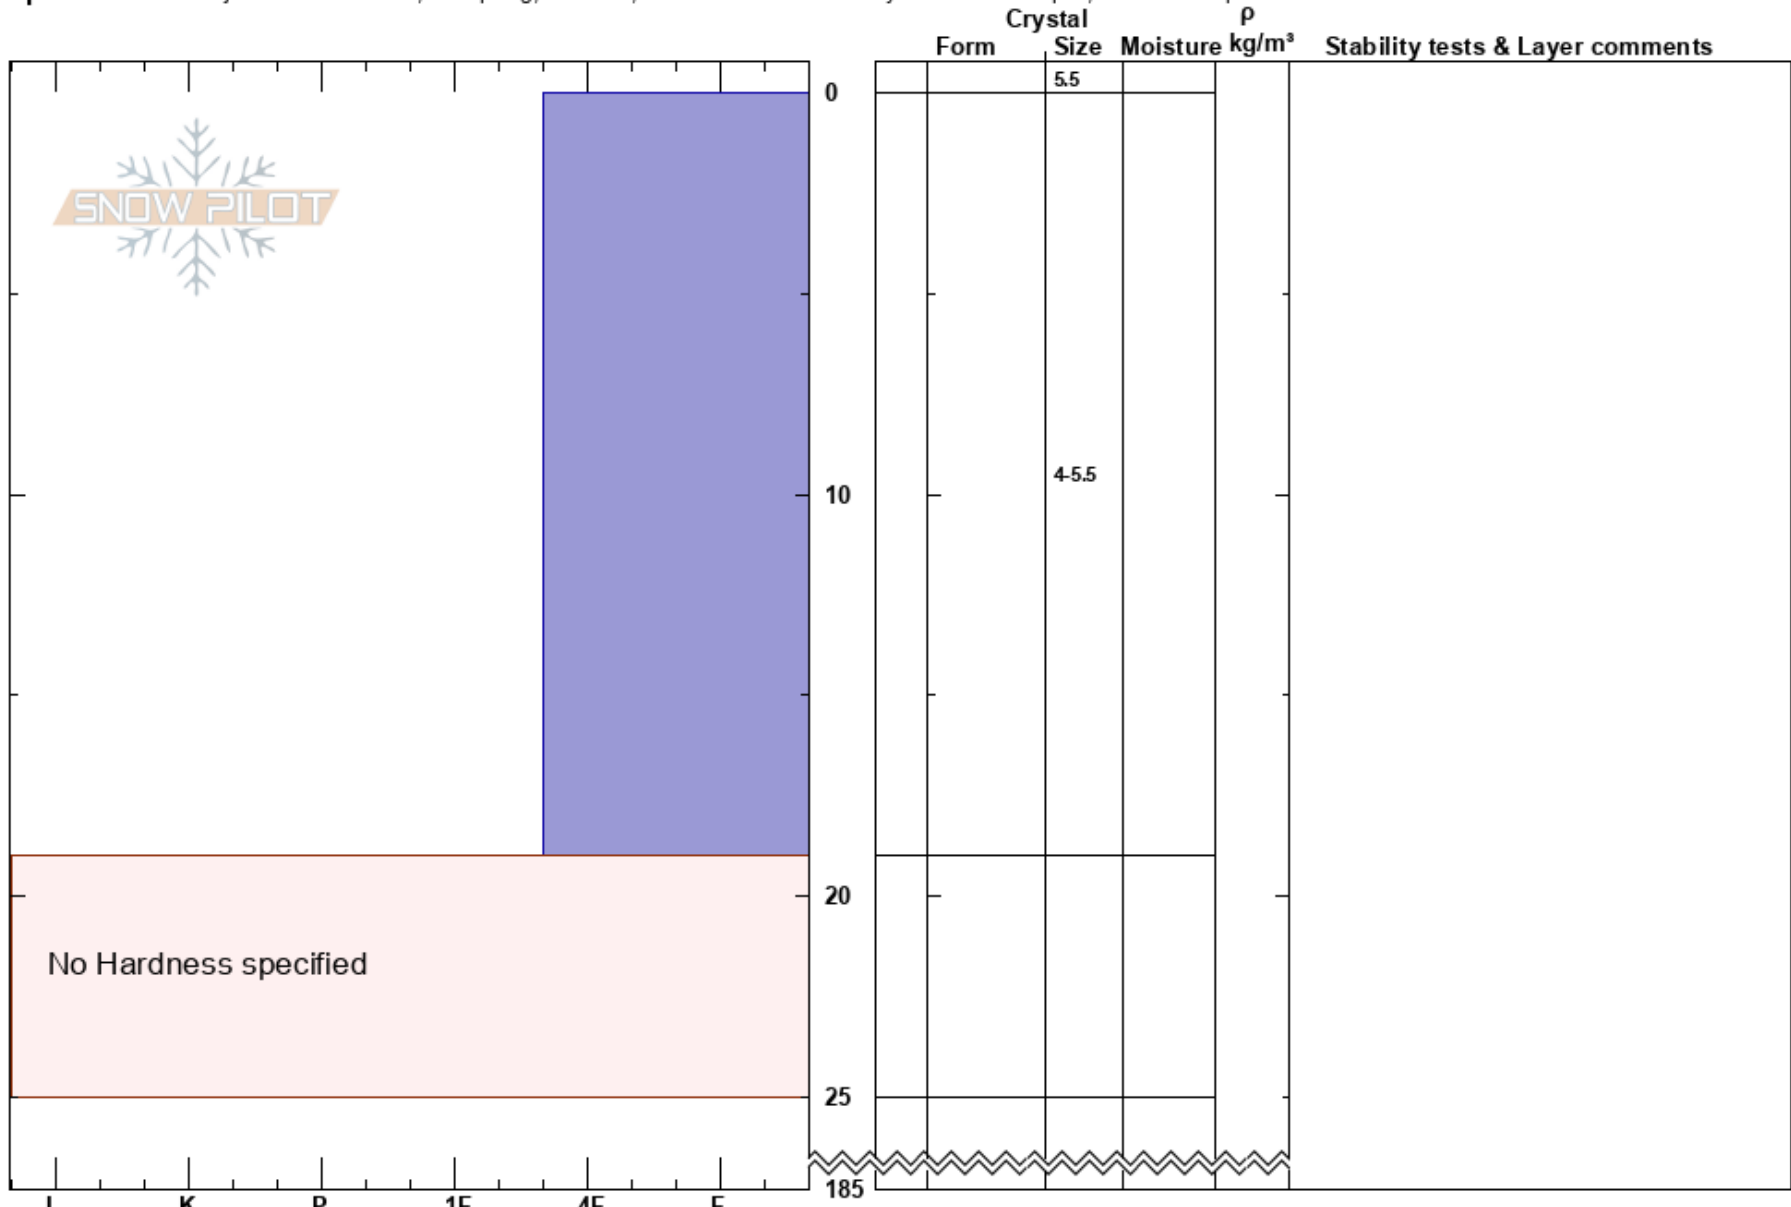

Jökullkollur
Tröllaskagi
Iceland
Elevation: 634 m
Aspect: E

Jacob Panzner
09/01/2025 - 13:15
Co-ord: 66.01356N, -18.60509W
Slope Angle: 25°
Wind Loading: previous

Stability: Good HS:185 Layer Notes:
Air Temperature: -7.2°C PF:50
Sky Cover: CLR
Precipitation: NO
Wind: N Light Breeze

Specifics: Pit is adjacent to avalanche; Collapsing, localized; Recent avalanche activity on different slopes; We skied slope

No Hardness specified

Notes: Recent slab avalanche in wind loaded E facing gully.