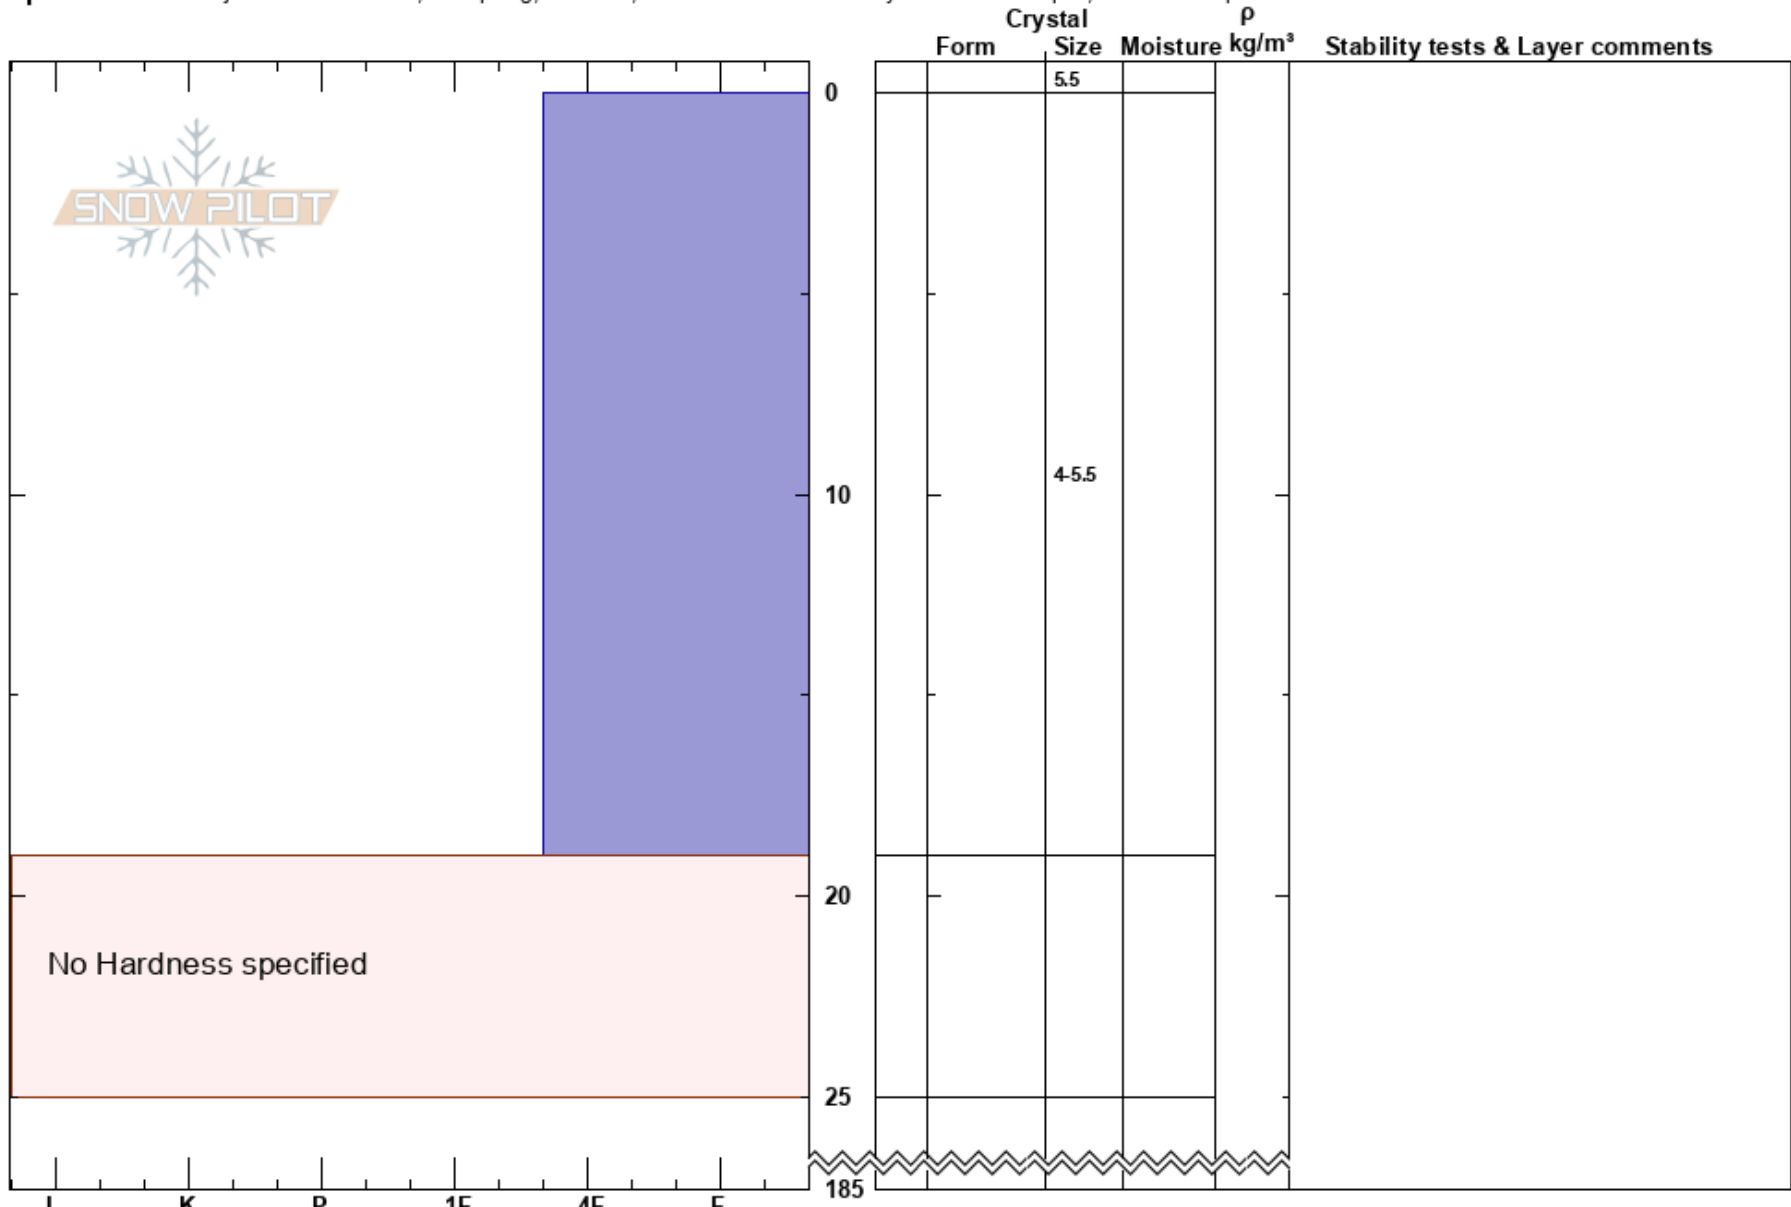

Jökullkollur  
Tröllaskagi  
Iceland  
Elevation: 634 m  
Aspect: E

Jacob Panzner  
09/01/2025 - 13:15  
Co-ord: 66.01356N, -18.60509W  
Slope Angle: 25°  
Wind Loading: previous

Stability: Good HS:185 Layer Notes:  
Air Temperature: -7.2°C PF:50  
Sky Cover: CLR  
Precipitation: NO  
Wind: N Light Breeze

Specifics: Pit is adjacent to avalanche; Collapsing, localized; Recent avalanche activity on different slopes; We skied slope

No Hardness specified

Notes: Recent slab avalanche in wind loaded E facing gully.