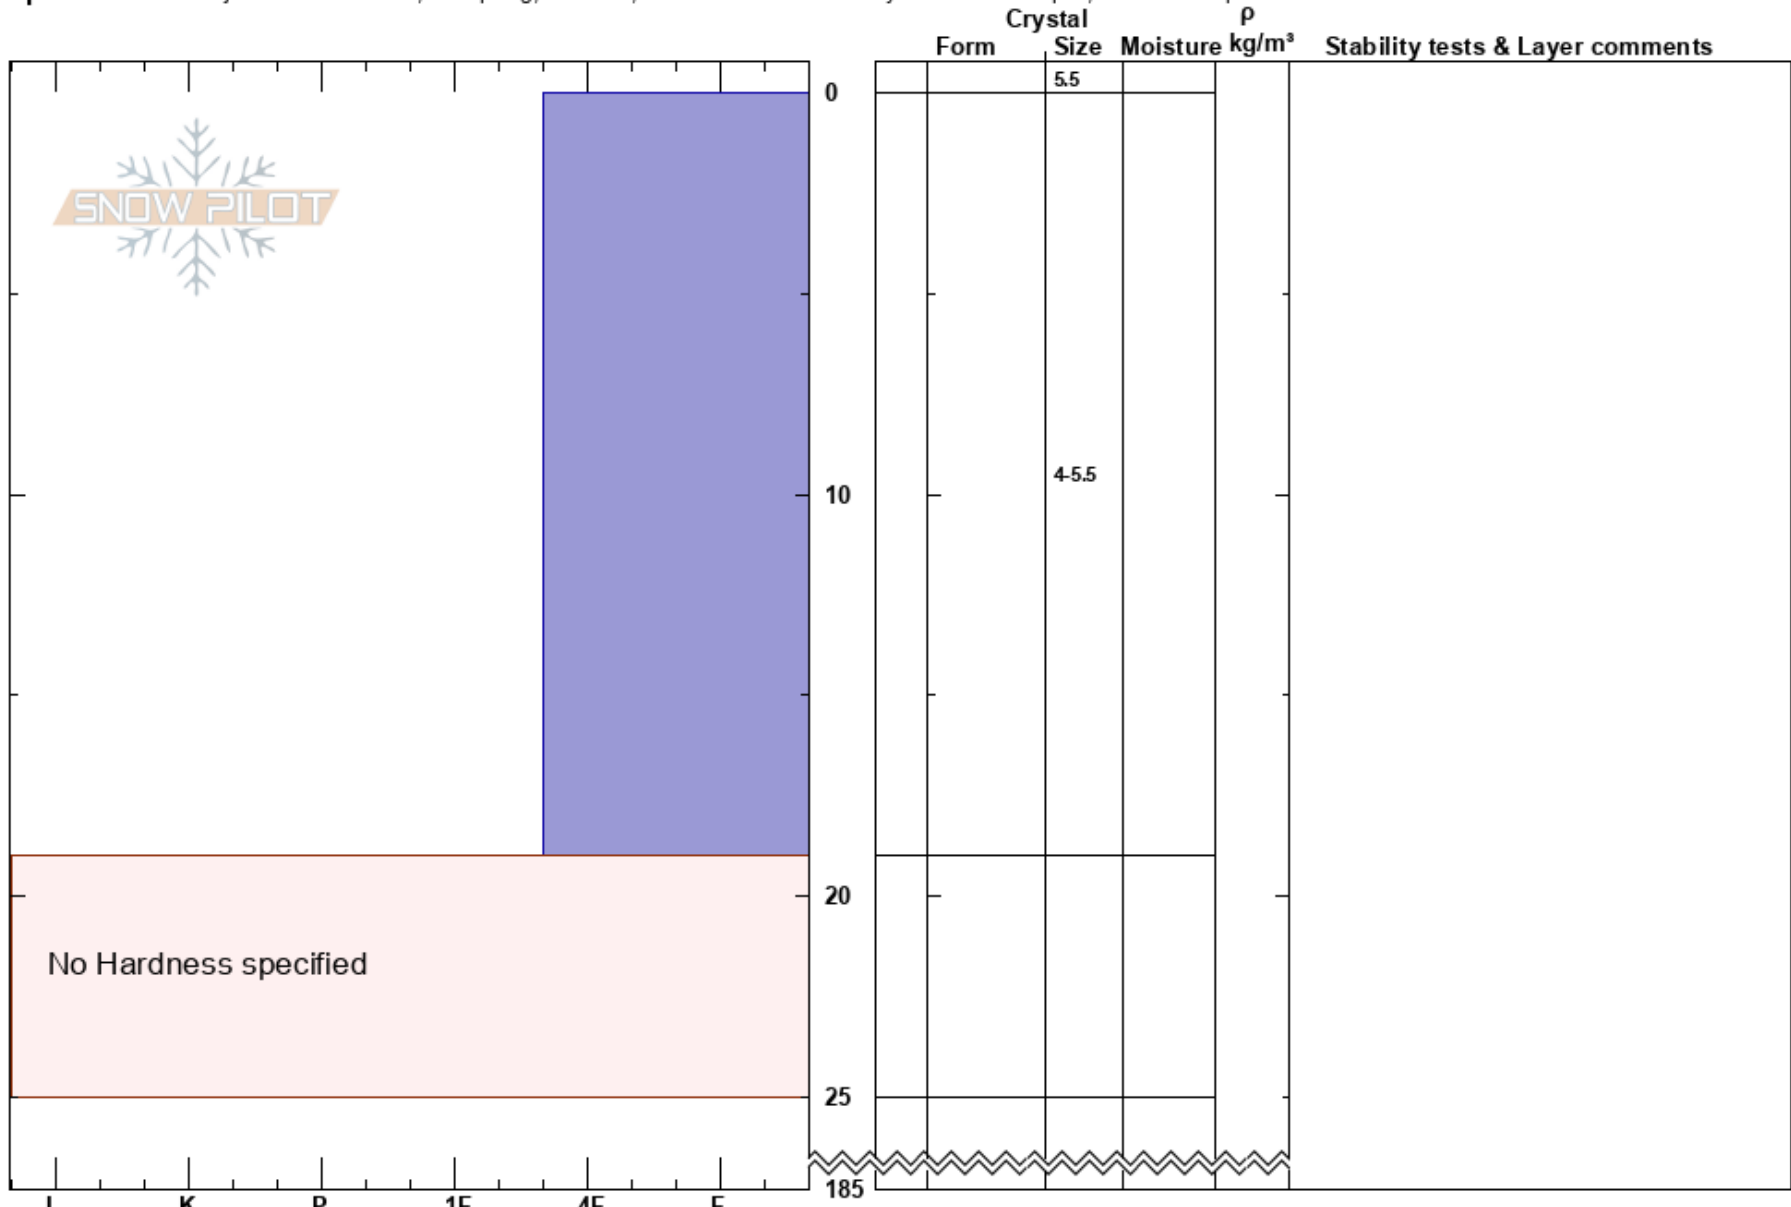

Jökullkollur
Tröllaskagi
Iceland
Elevation: 634 m
Aspect: E

Jacob Panzner
09/01/2025 - 13:15
Co-ord: 66.01356N, -18.60509W
Slope Angle: 25°
Wind Loading: previous

Stability: Good HS:185 Layer Notes:
Air Temperature: -7.2°C PF:50
Sky Cover: CLR
Precipitation: NO
Wind: N Light Breeze

Specifics: Pit is adjacent to avalanche; Collapsing, localized; Recent avalanche activity on different slopes; We skied slope

SNOW PILOT

No Hardness specified

Notes: Recent slab avalanche in wind loaded E facing gully.