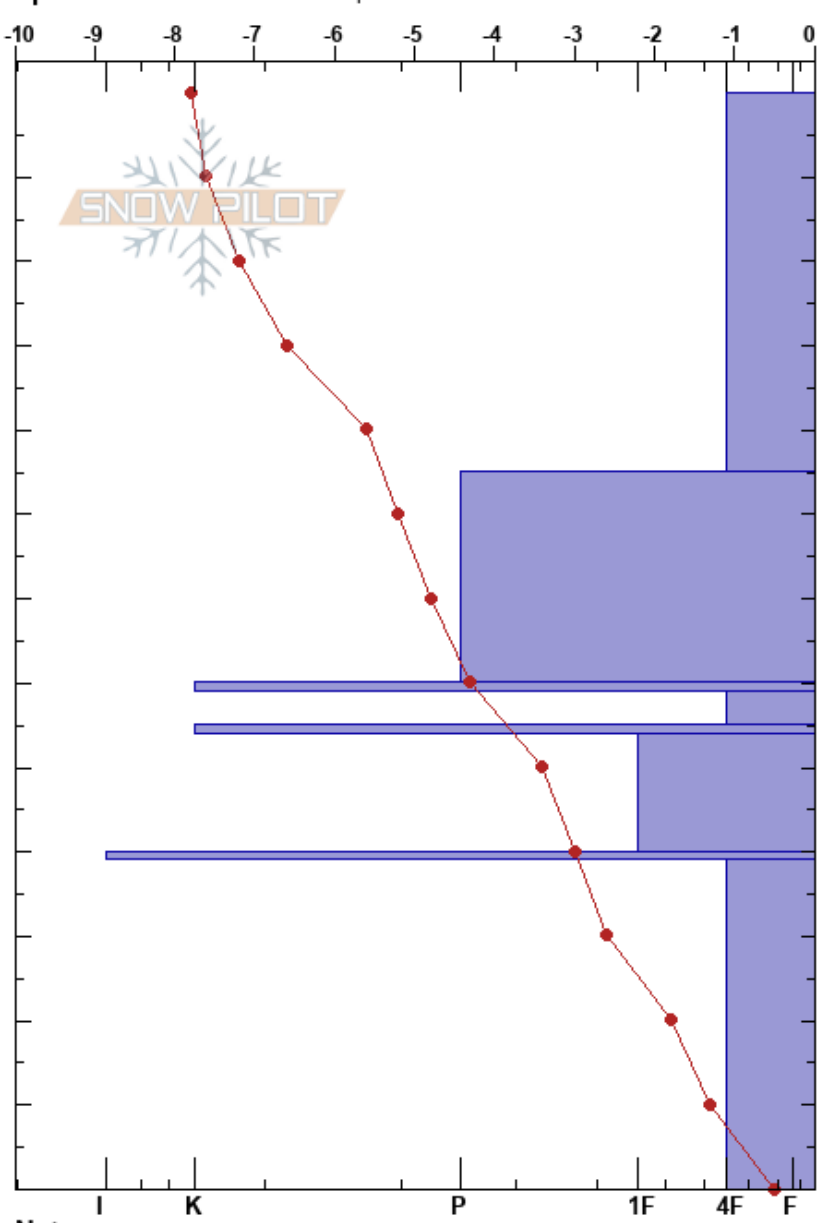

Sättan väst
 Kittelfjället
 Sweden
 Elevation: 900 m
 Aspect: W
 Specifics: We snowmobiled slope

Niklas Nyström
 14/02/2018 - 13:00
 Co-ord: 33W 522059E 7214831N
 Slope Angle: 5°
 Wind Loading:

Stability: HS:130
 Air Temperature: -8°C PF:20
 Sky Cover: OVC
 Precipitation: NO
 Wind:

Layer Notes:

Form	Crystal Size	Moisture	ρ kg/m ³	Stability tests & Layer comments
.	1.5			
	1			
■				
□	2			
■				
□	2.5			
■				
□ (∧)	2-6			

← CT13, BRK @92cm under is, @ facette

Notes: