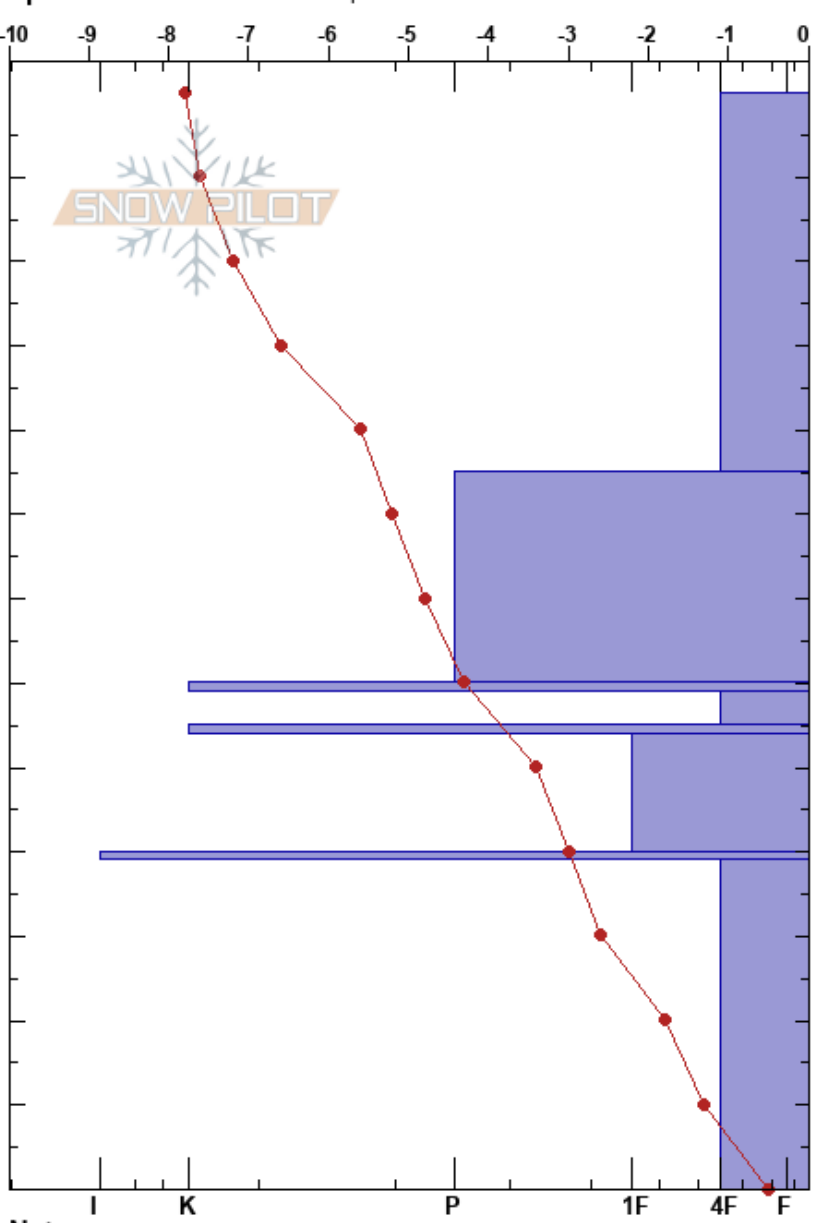

Sättan väst
 Kittelfjället
 Sweden
 Elevation: 900 m
 Aspect: W
 Specifics: We snowmobiled slope

Niklas Nyström
 14/02/2018 - 13:00
 Co-ord: 33W 522059E 7214831N
 Slope Angle: 5°
 Wind Loading:

Stability: HS:130
 Air Temperature: -8°C PF:20
 Sky Cover: OVC
 Precipitation: NO
 Wind:

Layer Notes:

Form	Crystal Size	Moisture	ρ kg/m ³	Stability tests & Layer comments
.	1.5			
	1			
■				
□	2			
■				
□	2.5			
■				
				← CT13, BRK @92cm under is, @ facette
□ (∧)	2-6			

Notes: