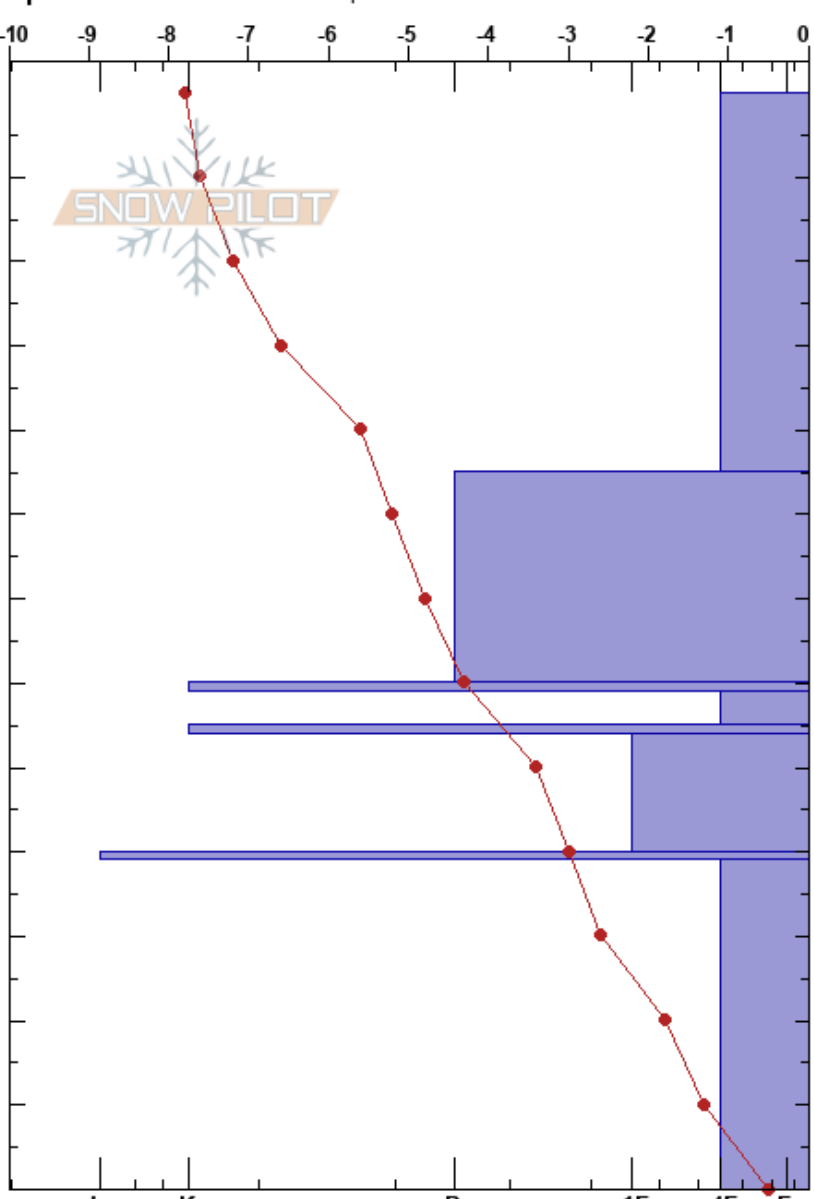

Sättan väst
 Kittelfjället
 Sweden
 Elevation: 900 m
 Aspect: W
 Specifics: We snowmobiled slope

Niklas Nyström
 14/02/2018 - 13:00
 Co-ord: 33W 522059E 7214831N
 Slope Angle: 5°
 Wind Loading:

Stability: HS:130
 Air Temperature: -8°C PF:20
 Sky Cover: OVC
 Precipitation: NO
 Wind:

Layer Notes:

Form	Crystal Size	Moisture	ρ kg/m ³	Stability tests & Layer comments
.	1.5			
	1			
■				
□	2			
■				
□	2.5			
■				
				← CT13, BRK @92cm under is, @ facette
□ (∧)	2-6			

Notes: