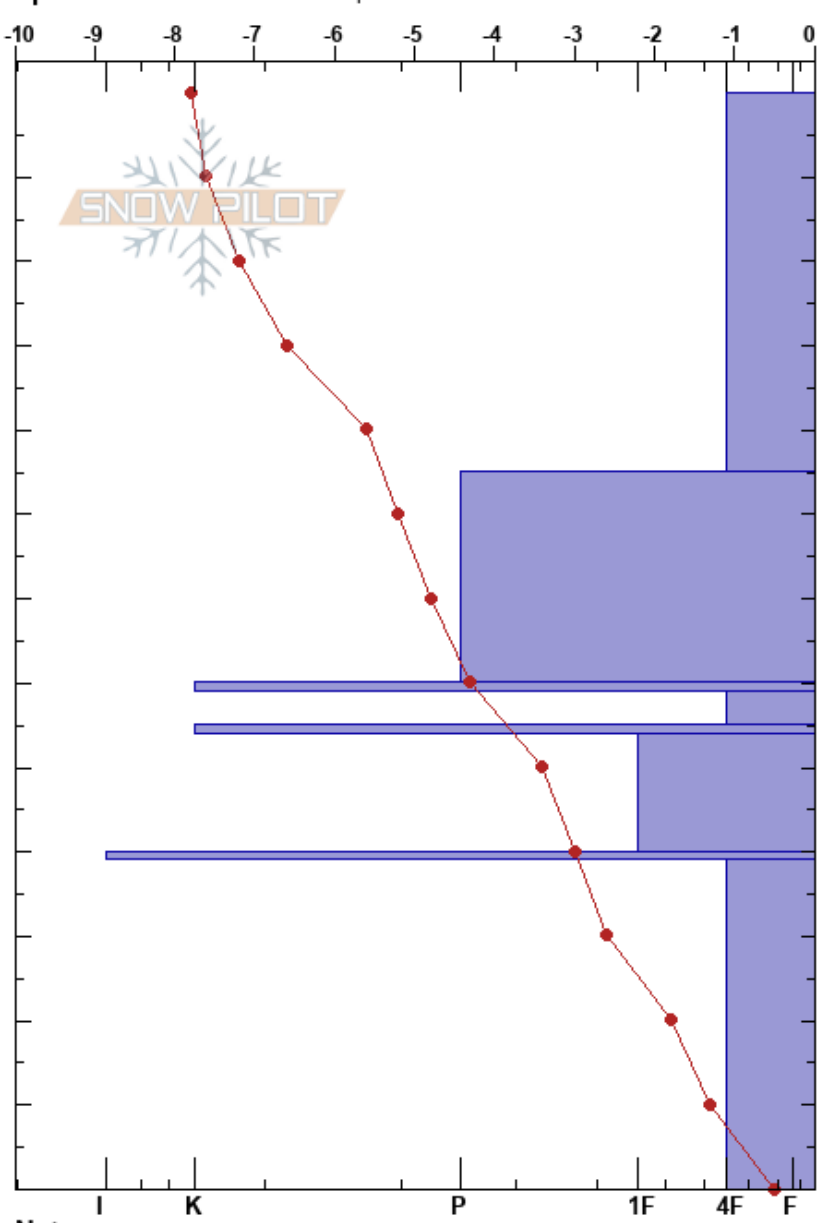

Sättan väst
 Kittelfjället
 Sweden
 Elevation: 900 m
 Aspect: W
 Specifics: We snowmobiled slope

Niklas Nyström
 14/02/2018 - 13:00
 Co-ord: 33W 522059E 7214831N
 Slope Angle: 5°
 Wind Loading:

Stability: HS:130
 Air Temperature: -8°C PF:20
 Sky Cover: OVC
 Precipitation: NO
 Wind:

Layer Notes:

Form	Crystal Size	Moisture	ρ kg/m ³	Stability tests & Layer comments
.	1.5			
	1			
■				
□	2			
■				
□	2.5			
■				
				← CT13, BRK @92cm under is, @ facette
□ (∧)	2-6			

Notes: