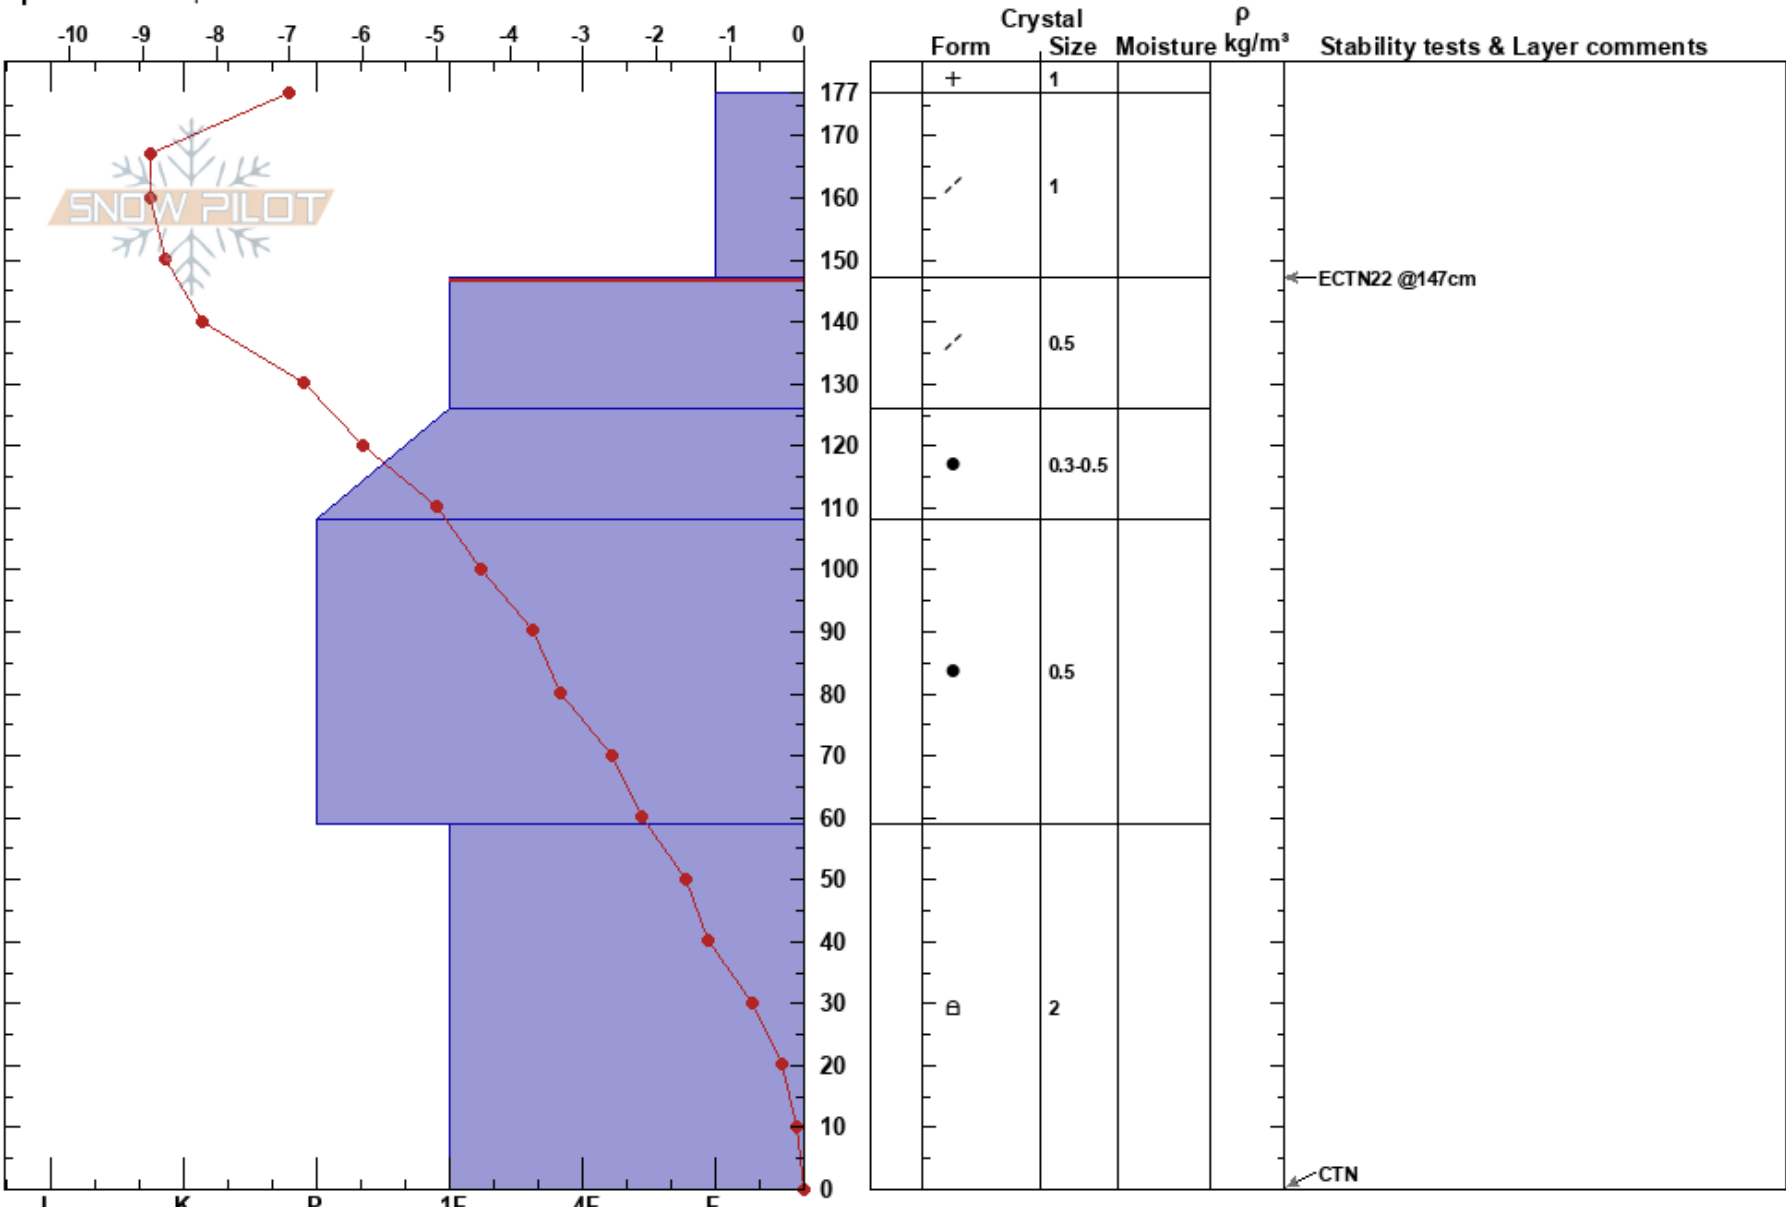

YC Phase 3  
 Madison Range-N  
 MT  
 Elevation: 9550 ft  
 Aspect: 350°  
 Specifics: Poor pit location

Ellie Nolan  
 01/08/2025 - 12:43pm  
 Co-ord: 45.19867N, -111.44033W  
 Slope Angle: 14°  
 Wind Loading: yes

Stability:  
 Air Temperature: -8.7°C  
 Sky Cover: OVC  
 Precipitation: S-1  
 Wind: NW Moderate

HS:177  
 PF:50  
 PS:10  
 147-126cm:Problematic layer

Notes: Put dug by Ellie Nolan, Sean Jorgenson and Trevor Schumacher. Grom Score 7 or 6?