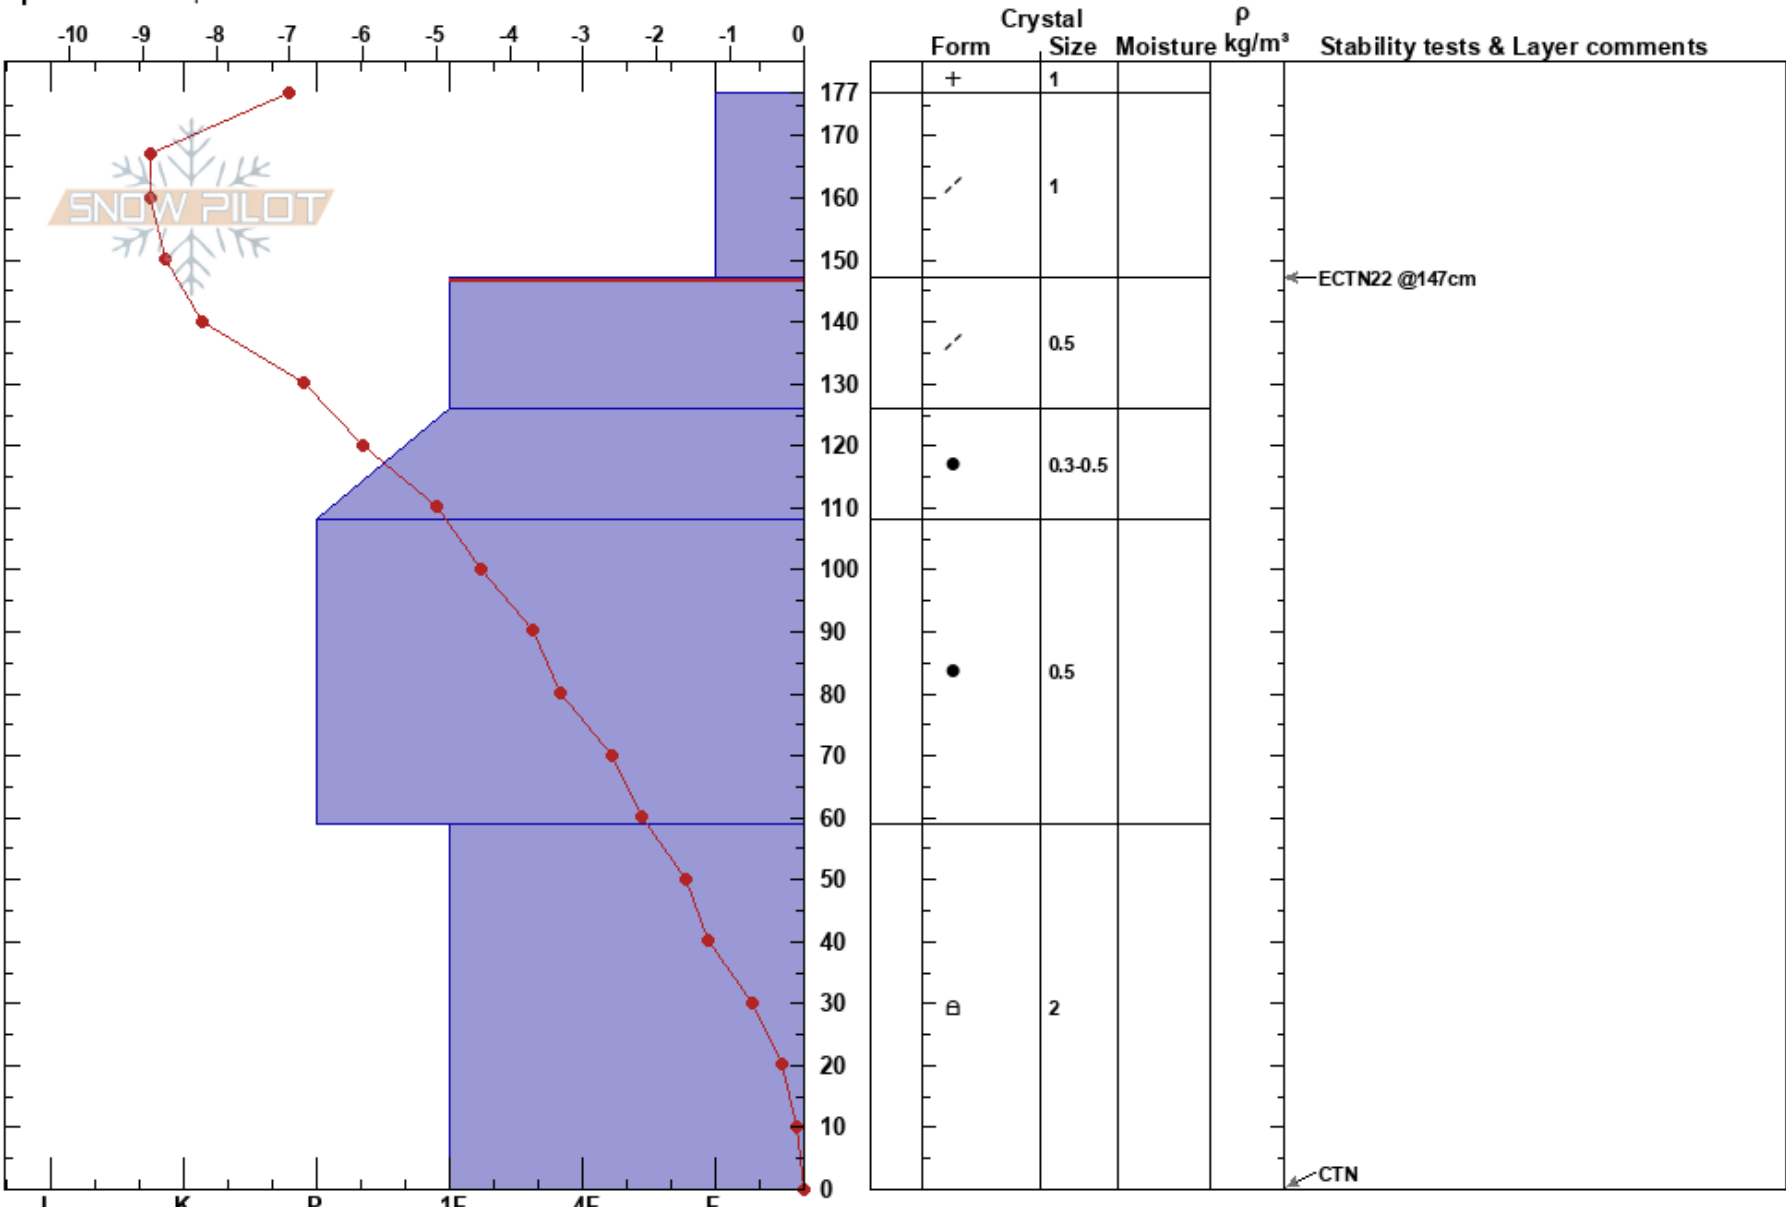

YC Phase 3
 Madison Range-N
 MT
 Elevation: 9550 ft
 Aspect: 350°
 Specifics: Poor pit location

Ellie Nolan
 01/08/2025 - 12:43pm
 Co-ord: 45.19867N, -111.44033W
 Slope Angle: 14°
 Wind Loading: yes

Stability:
 Air Temperature: -8.7°C
 Sky Cover: OVC
 Precipitation: S-1
 Wind: NW Moderate

HS:177
 PF:50
 PS:10
 147-126cm:Problematic layer

Notes: Put dug by Ellie Nolan, Sean Jorgenson and Trevor Schumacher. Grom Score 7 or 6?