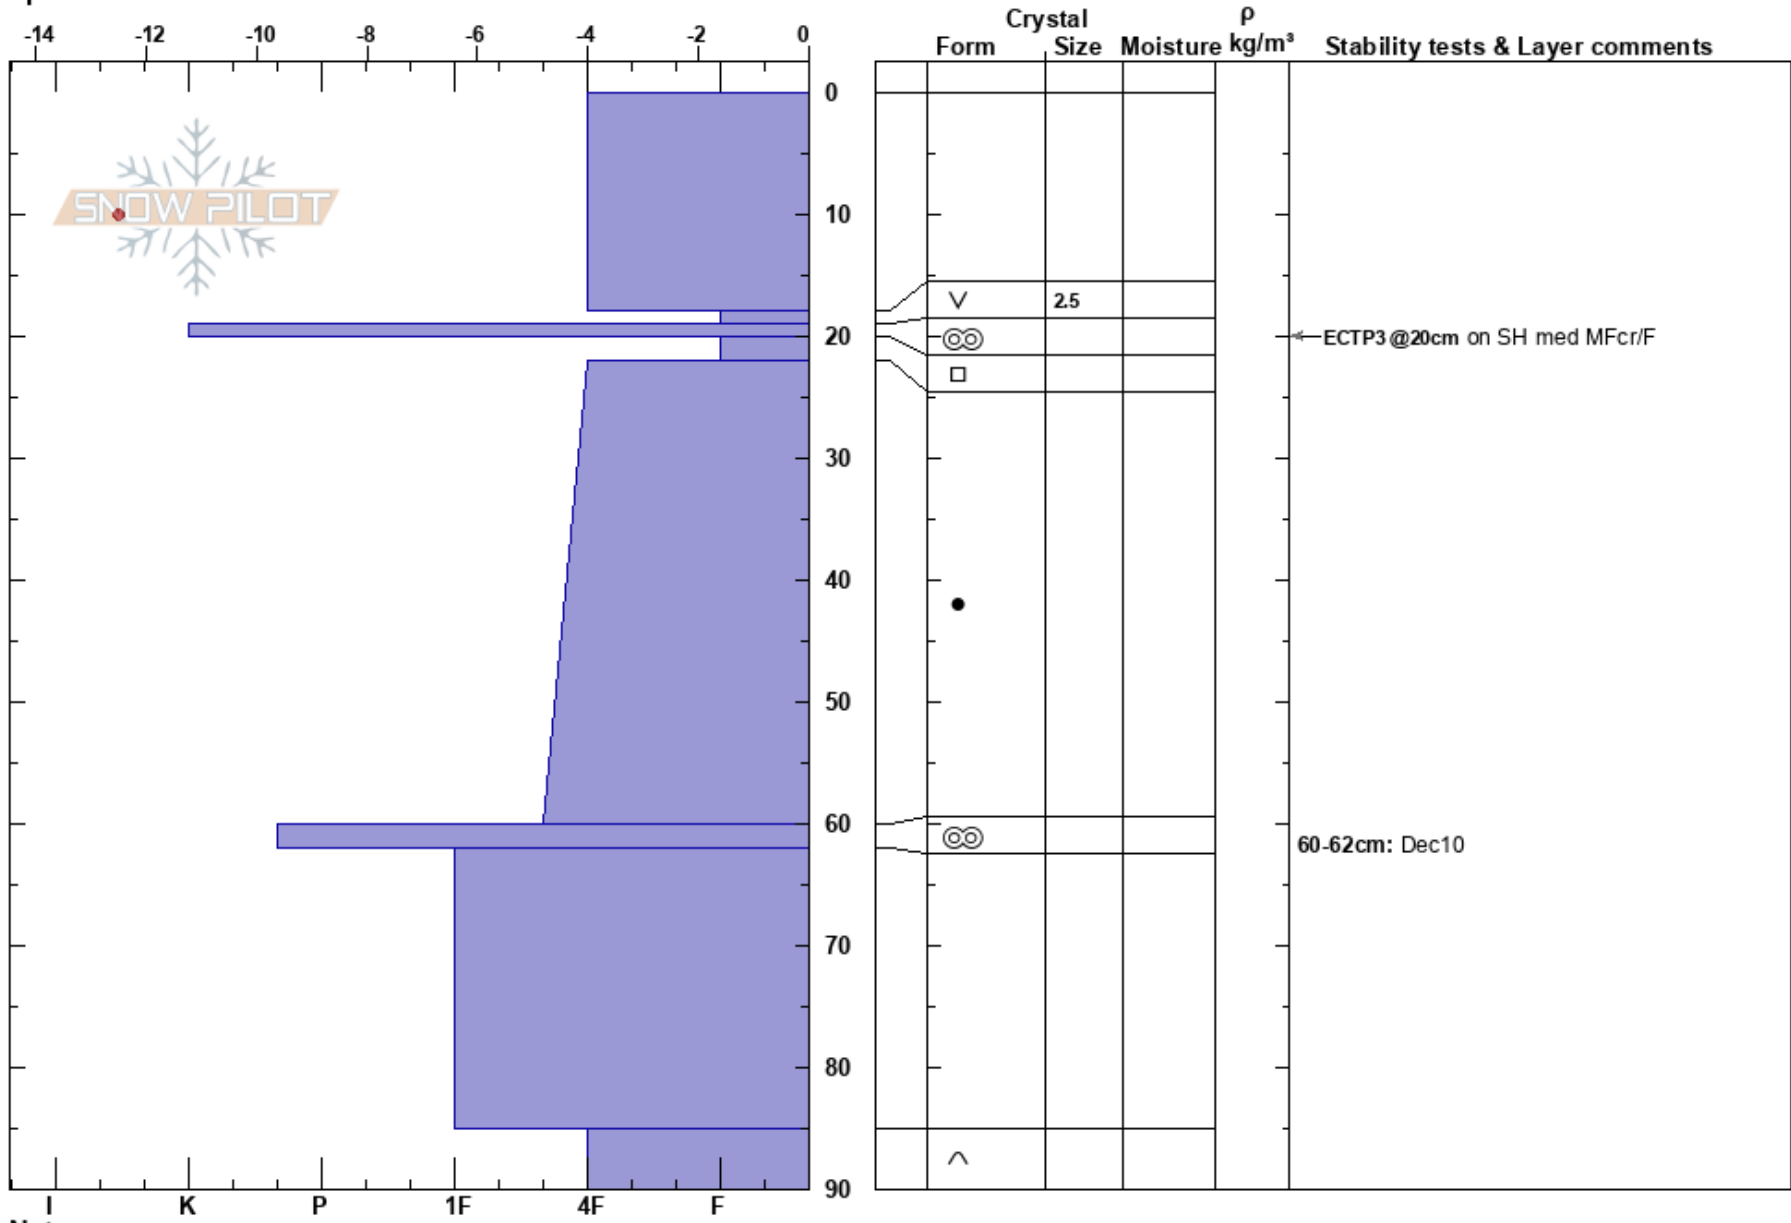

Kittelfjäll
 Kittelfjellet
 Sweden
 Elevation: 940 m
 Aspect: W
 Specifics:

Tyler Curtis
 09/01/2025 - 12:10
 Co-ord: 65.28486N, 15.49436E
 Slope Angle: 27°
 Wind Loading: previous

Stability: **HS:90**
 Air Temperature: -12.2°C
 Sky Cover: X
 Precipitation: S-1
 Wind: E Moderate

60-62cm: Dec10

Notes: Planar slope leeward with recent HST.