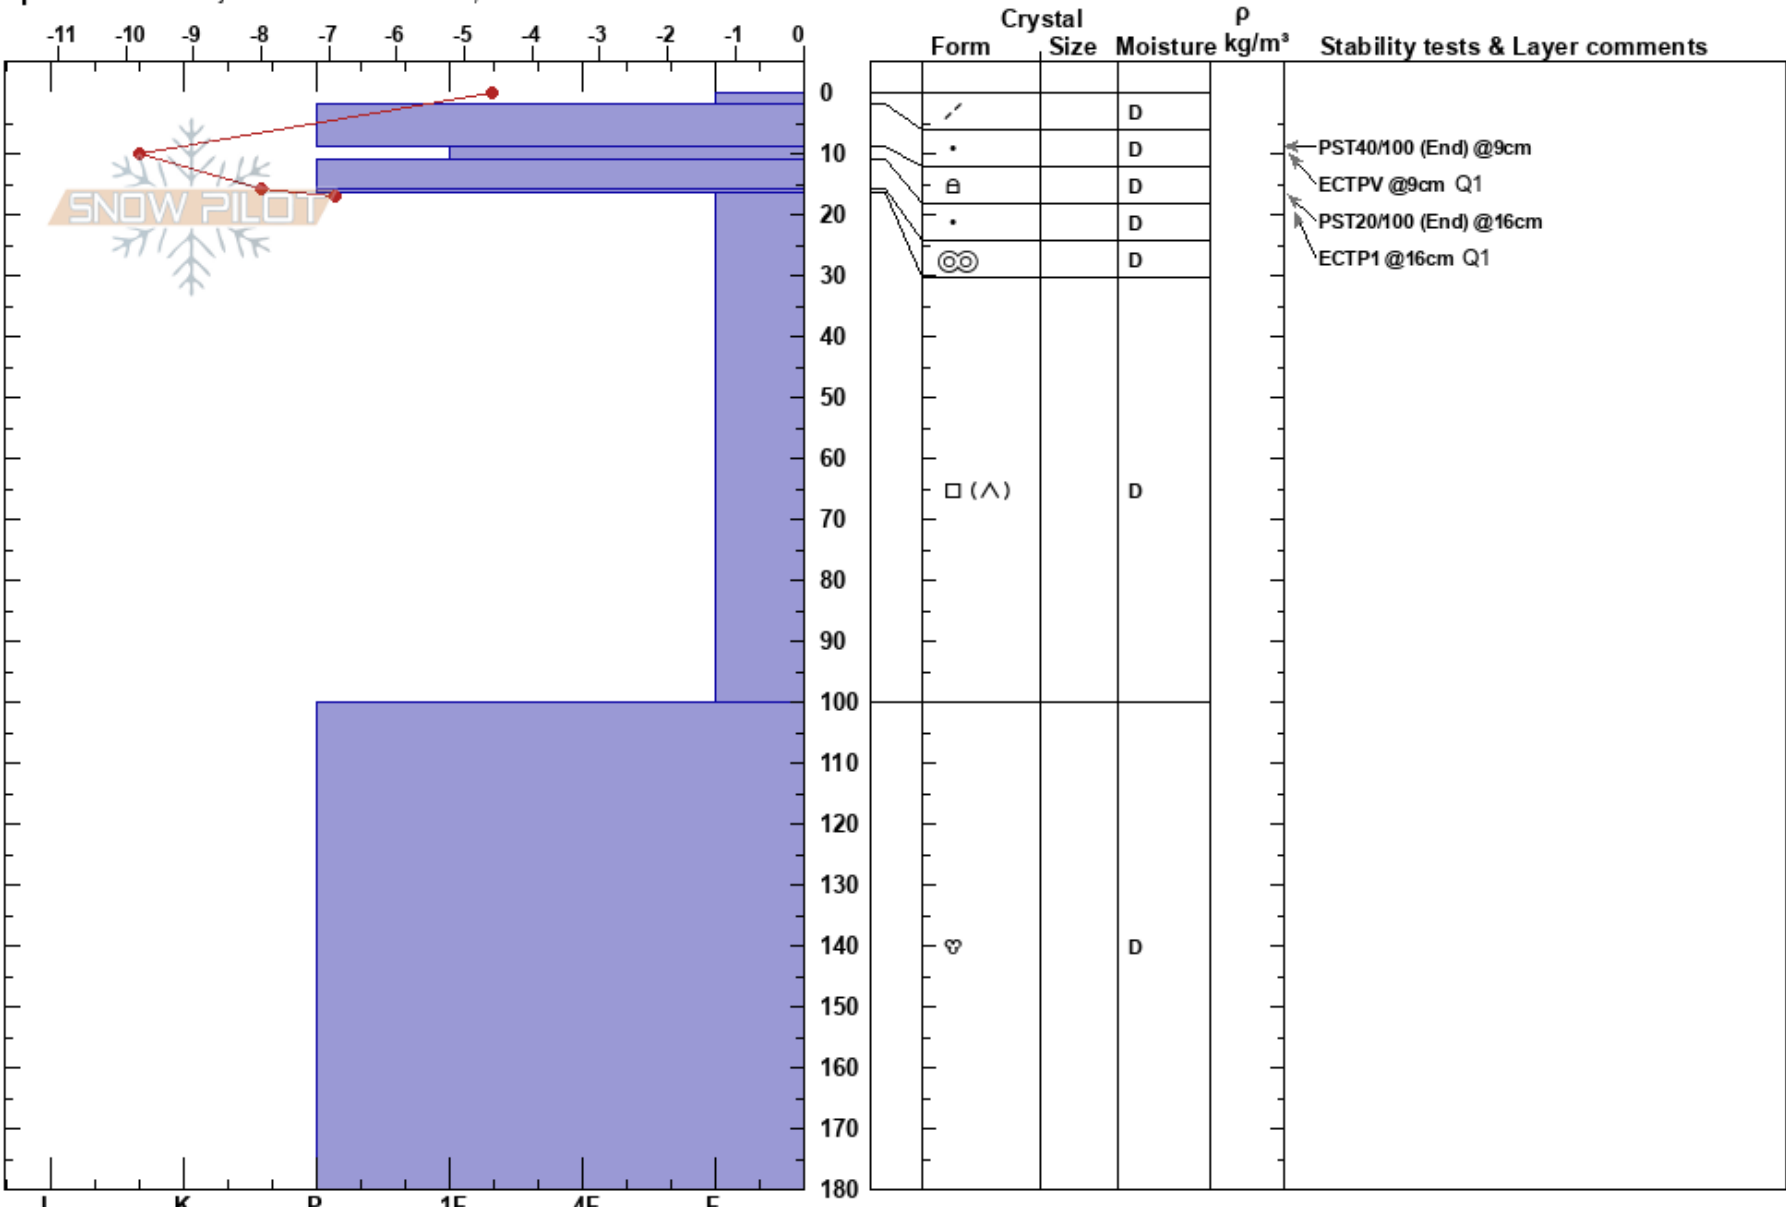

Svensborgdalen Nord
 Maukungen
 Norway
 Elevation: 435 m
 Aspect: 120°
 Specifics: Pit is adjacent to avalanche: flank;

Kristoffer Krogh
 14/02/2018 - 10:40
 Co-ord: 34W DB 36313 69680
 Slope Angle: 34°
 Wind Loading: previous

Stability:
 Air Temperature: -1.4°C
 Sky Cover: CLR
 Precipitation: NO
 Wind: SE Calm

HS:180
 PF:15 16-16.5cm: Problematic layer

Layer Notes:

Notes: