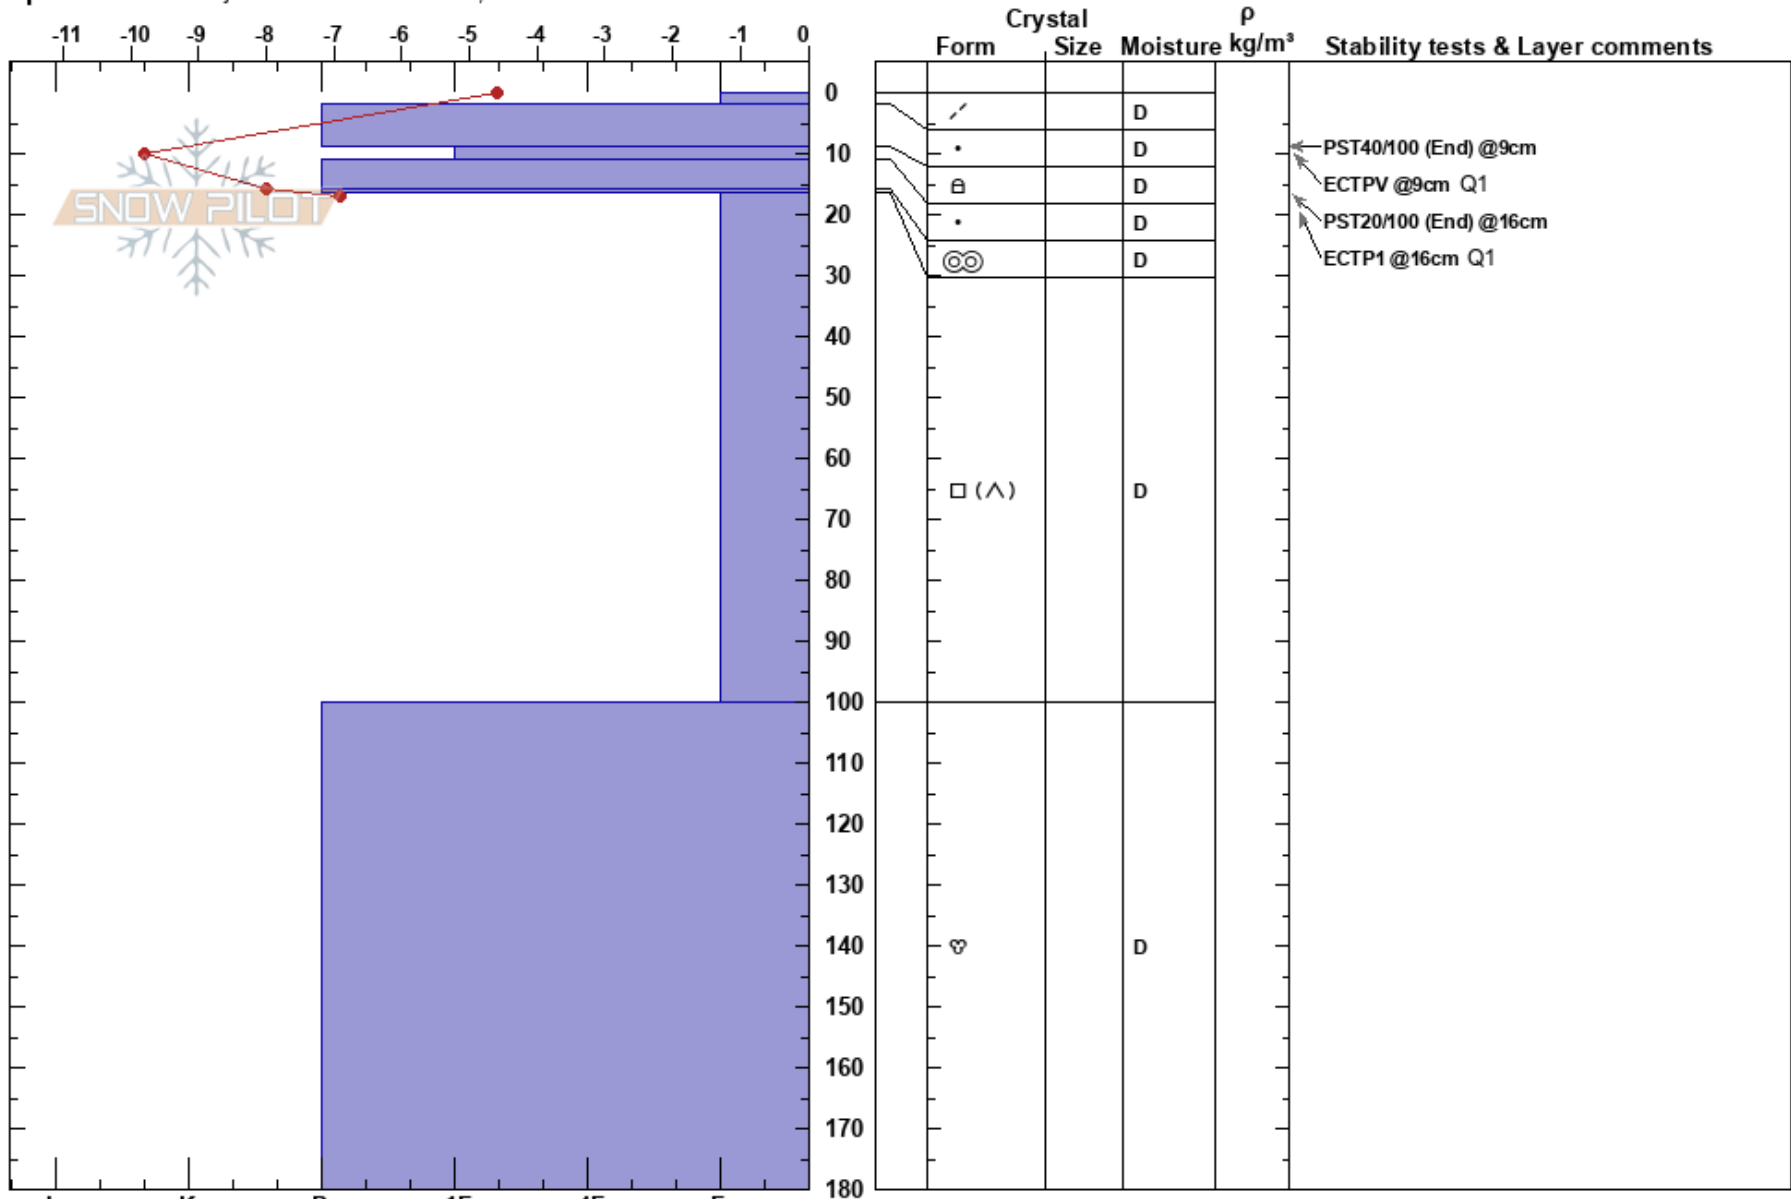

Svensborgdalen Nord  
 Maukungen  
 Norway  
 Elevation: 435 m  
 Aspect: 120°  
 Specifics: Pit is adjacent to avalanche: flank;

Kristoffer Krogh  
 14/02/2018 - 10:40  
 Co-ord: 34W DB 36313 69680  
 Slope Angle: 34°  
 Wind Loading: previous

Stability: **HS:180**  
 Air Temperature: -1.4°C **PF:15** 16-16.5cm: Problematic layer  
 Sky Cover: CLR  
 Precipitation: NO  
 Wind: SE Calm

Notes: