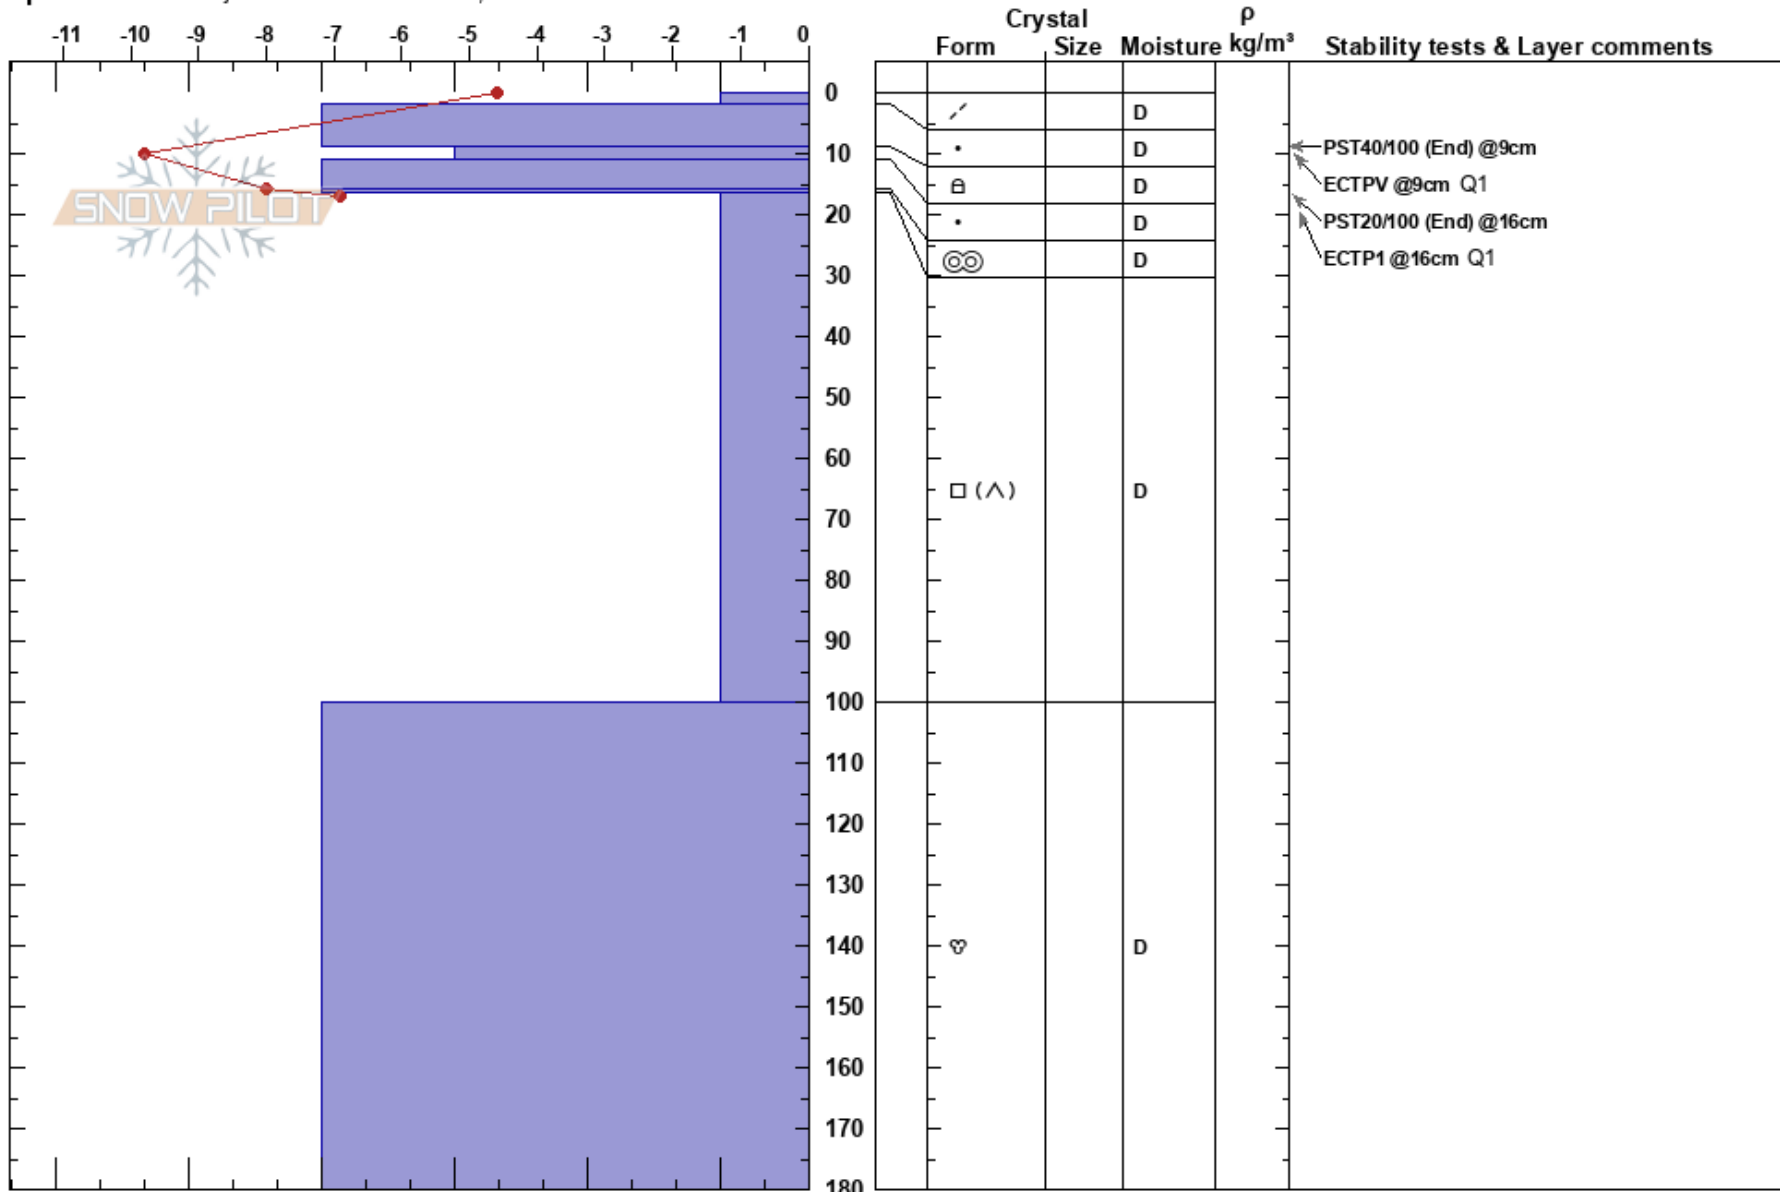

Svensborgdalen Nord  
 Maukungen  
 Norway  
 Elevation: 435 m  
 Aspect: 120°  
 Specifics: Pit is adjacent to avalanche: flank;

Kristoffer Krogh  
 14/02/2018 - 10:40  
 Co-ord: 34W DB 36313 69680  
 Slope Angle: 34°  
 Wind Loading: previous

Stability: **HS:180**  
 Air Temperature: -1.4°C **PF:15** 16-16.5cm: Problematic layer  
 Sky Cover: CLR  
 Precipitation: NO  
 Wind: SE Calm

Notes: