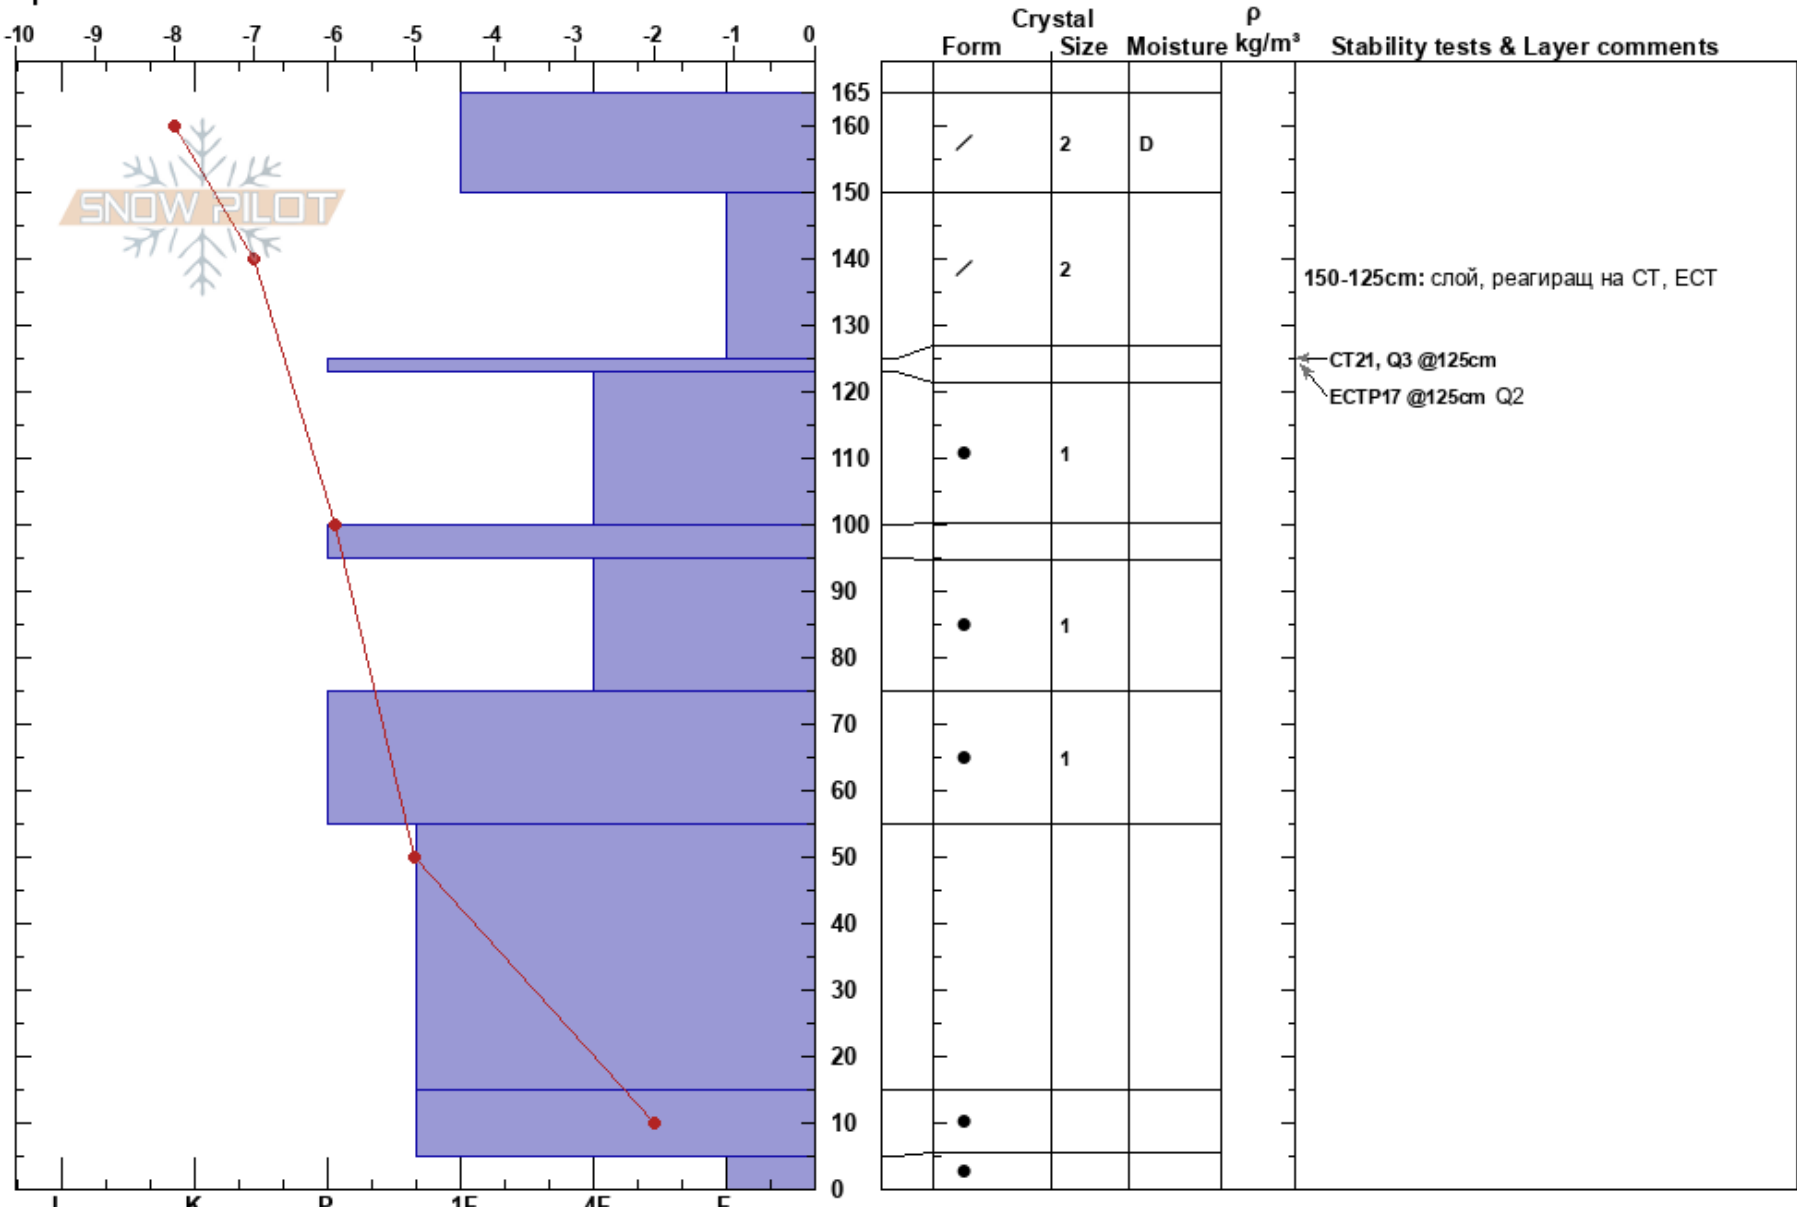

Malyo 2nd Terrace East  
 Rila  
 Bulgaria  
 Elevation: 2230 m  
 Aspect: E  
 Specifics:

Dimitar Berov  
 05/01/2025 - 12:00  
 Co-ord: 42.17715N, 23.37354E  
 Slope Angle: 38°  
 Wind Loading: previous

Stability:  
 Air Temperature:  
 Sky Cover: CLR  
 Precipitation: NO  
 Wind: SW Light Breeze

HS:165  
 Layer Notes:  
 150-125cm: слой, реагиращ на СТ, ЕСТ  
 150-125cm: Problematic layer

Notes: