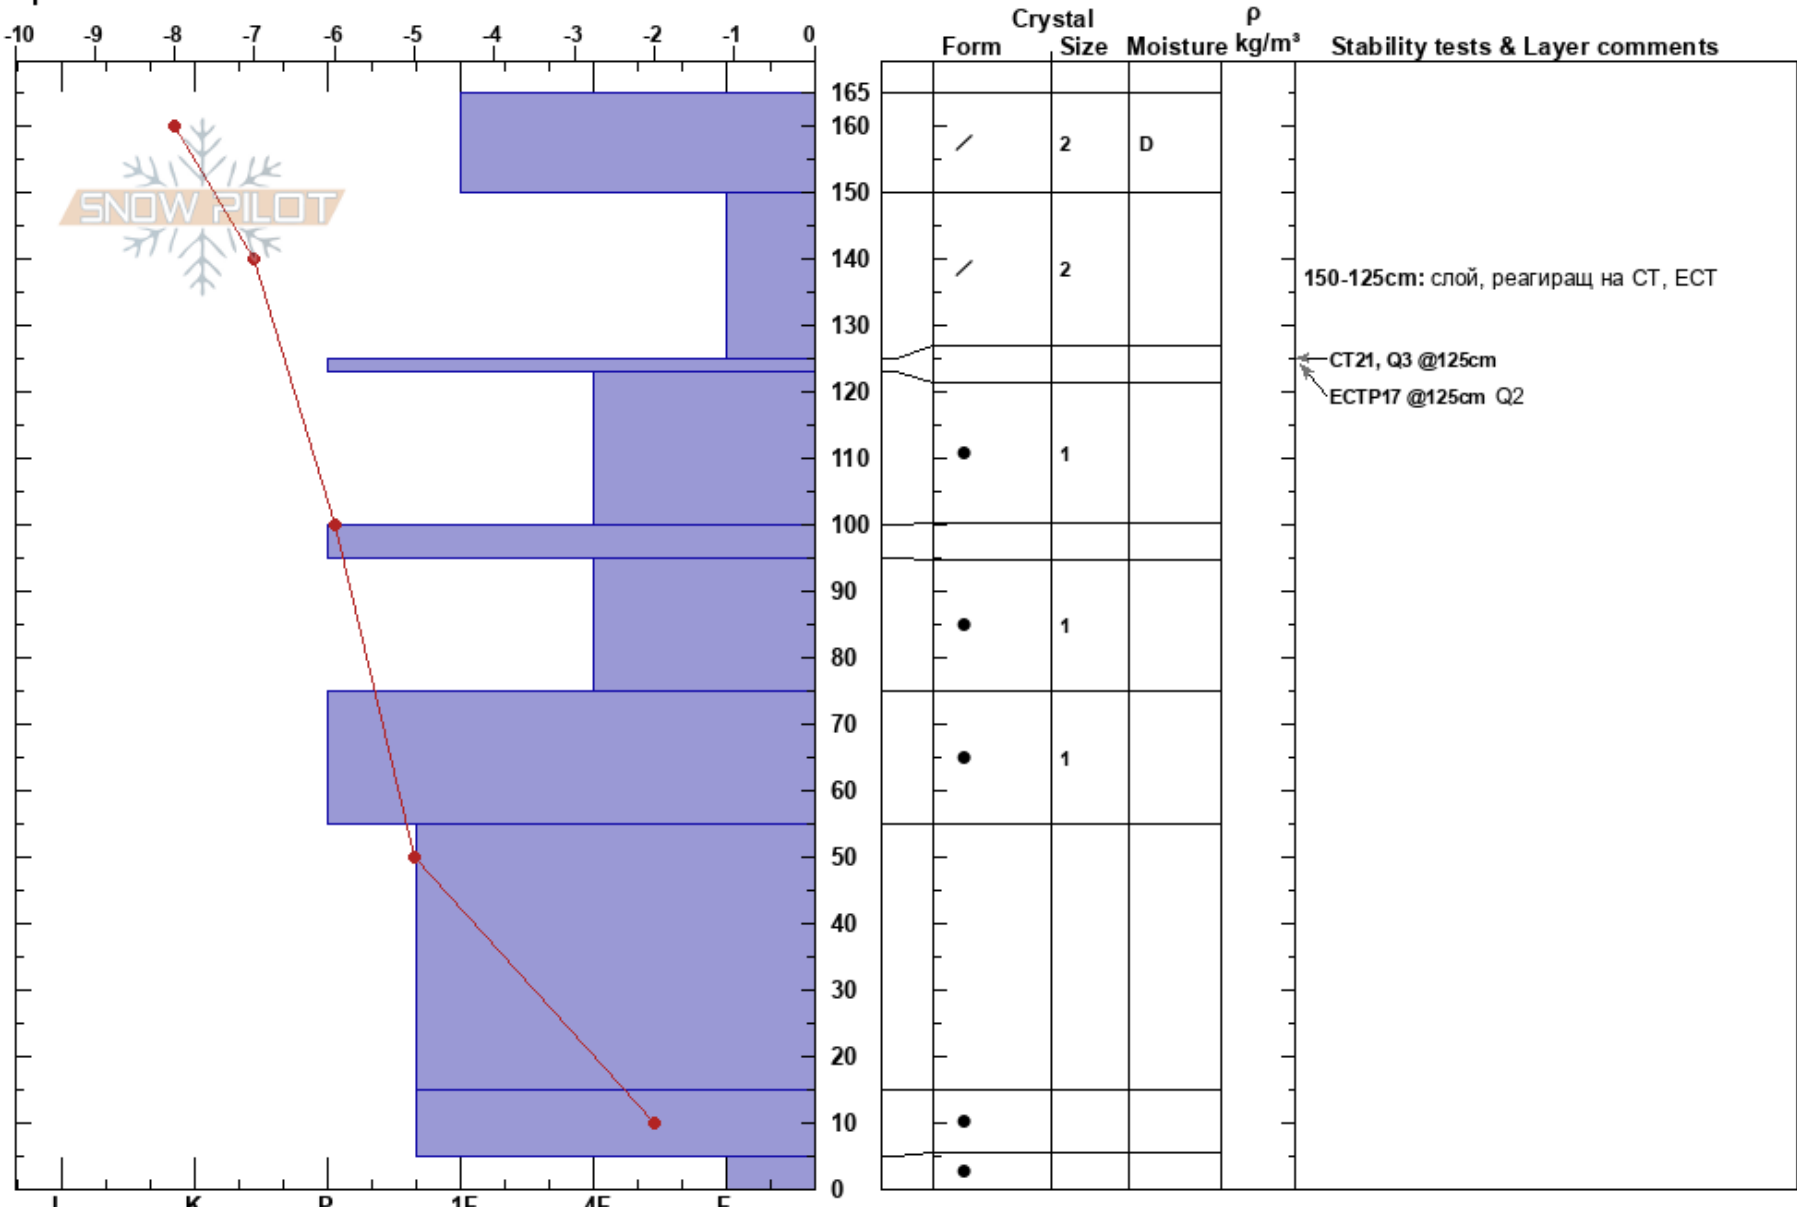

Malyo 2nd Terrace East
 Rila
 Bulgaria
 Elevation: 2230 m
 Aspect: E
 Specifics:

Dimitar Berov
 05/01/2025 - 12:00
 Co-ord: 42.17715N, 23.37354E
 Slope Angle: 38°
 Wind Loading: previous

Stability:
 Air Temperature:
 Sky Cover: CLR
 Precipitation: NO
 Wind: SW Light Breeze

HS:165
 Layer Notes:
 150-125cm: слой, реагиращ на СТ, ЕСТ
 150-125cm: Problematic layer

Notes: