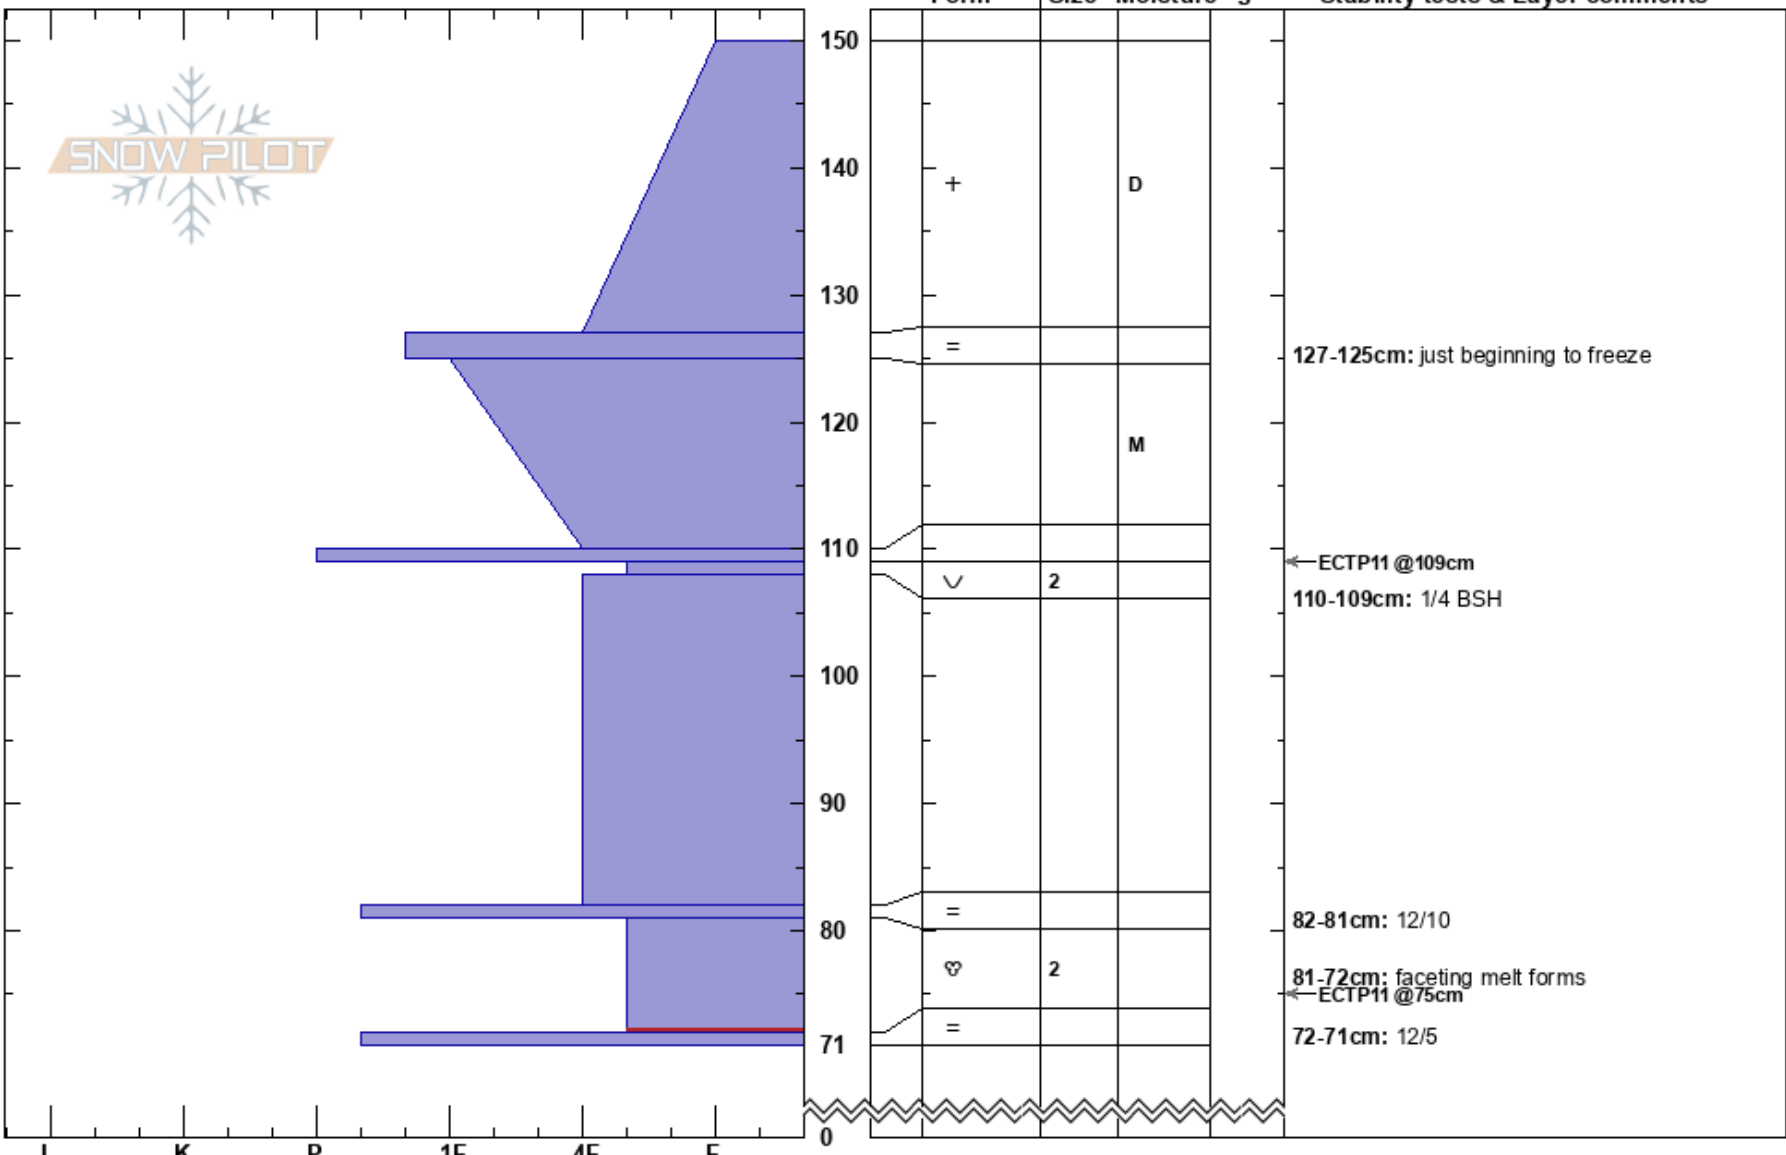

Little Girls  
 Chugach Range  
 AK  
 Elevation: 2300 ft  
 Aspect:  
 Specifics:

Gareth Brown  
 01/08/2025 - 1:00pm  
 Co-ord: 61.17981N, -145.70901W  
 Slope Angle:  
 Wind Loading:

Stability:  
 Air Temperature:  
 Sky Cover:  
 Precipitation:  
 Wind:

HS:150  
 PF:90  
 PS: 10  
 Layer Notes:  
 127-125cm: just beginning to freeze  
 110-109cm: 1/4 BSH  
 82-81cm: 12/10  
 81-72cm: faceting melt forms  
 81-72cm: Problematic layer  
 [More Layer Comments below]

Notes: . Additional Layer Comments: 71-72cm: 12/5;