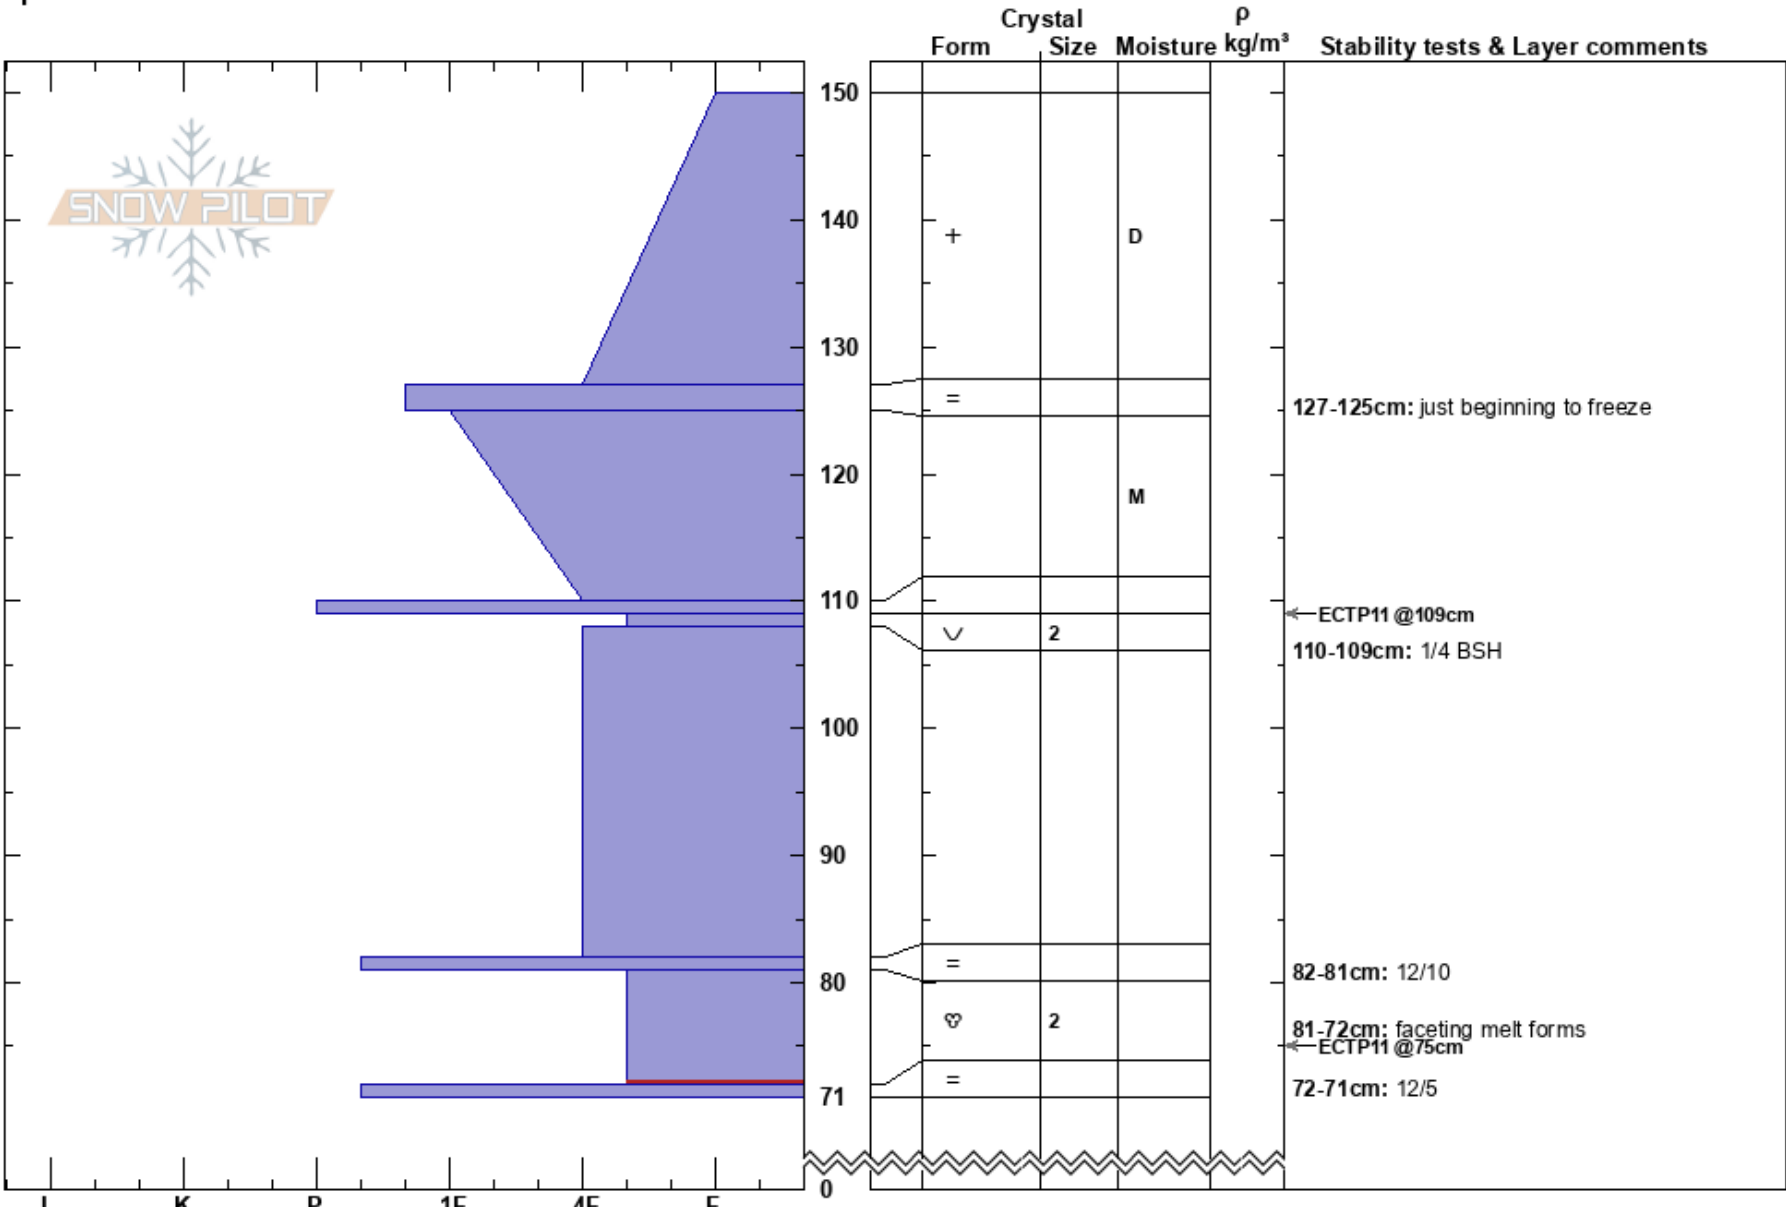

Little Girls
 Chugach Range
 AK
 Elevation: 2300 ft
 Aspect:
 Specifics:

Gareth Brown
 01/08/2025 - 1:00pm
 Co-ord: 61.17981N, -145.70901W
 Slope Angle:
 Wind Loading:

Stability:
 Air Temperature:
 Sky Cover:
 Precipitation:
 Wind:

HS:150
 PF:90
 PS: 10
 Layer Notes:
 127-125cm: just beginning to freeze
 110-109cm: 1/4 BSH
 82-81cm: 12/10
 81-72cm: faceting melt forms
 81-72cm: Problematic layer
 [More Layer Comments below]

Notes: . Additional Layer Comments: 71-72cm: 12/5;