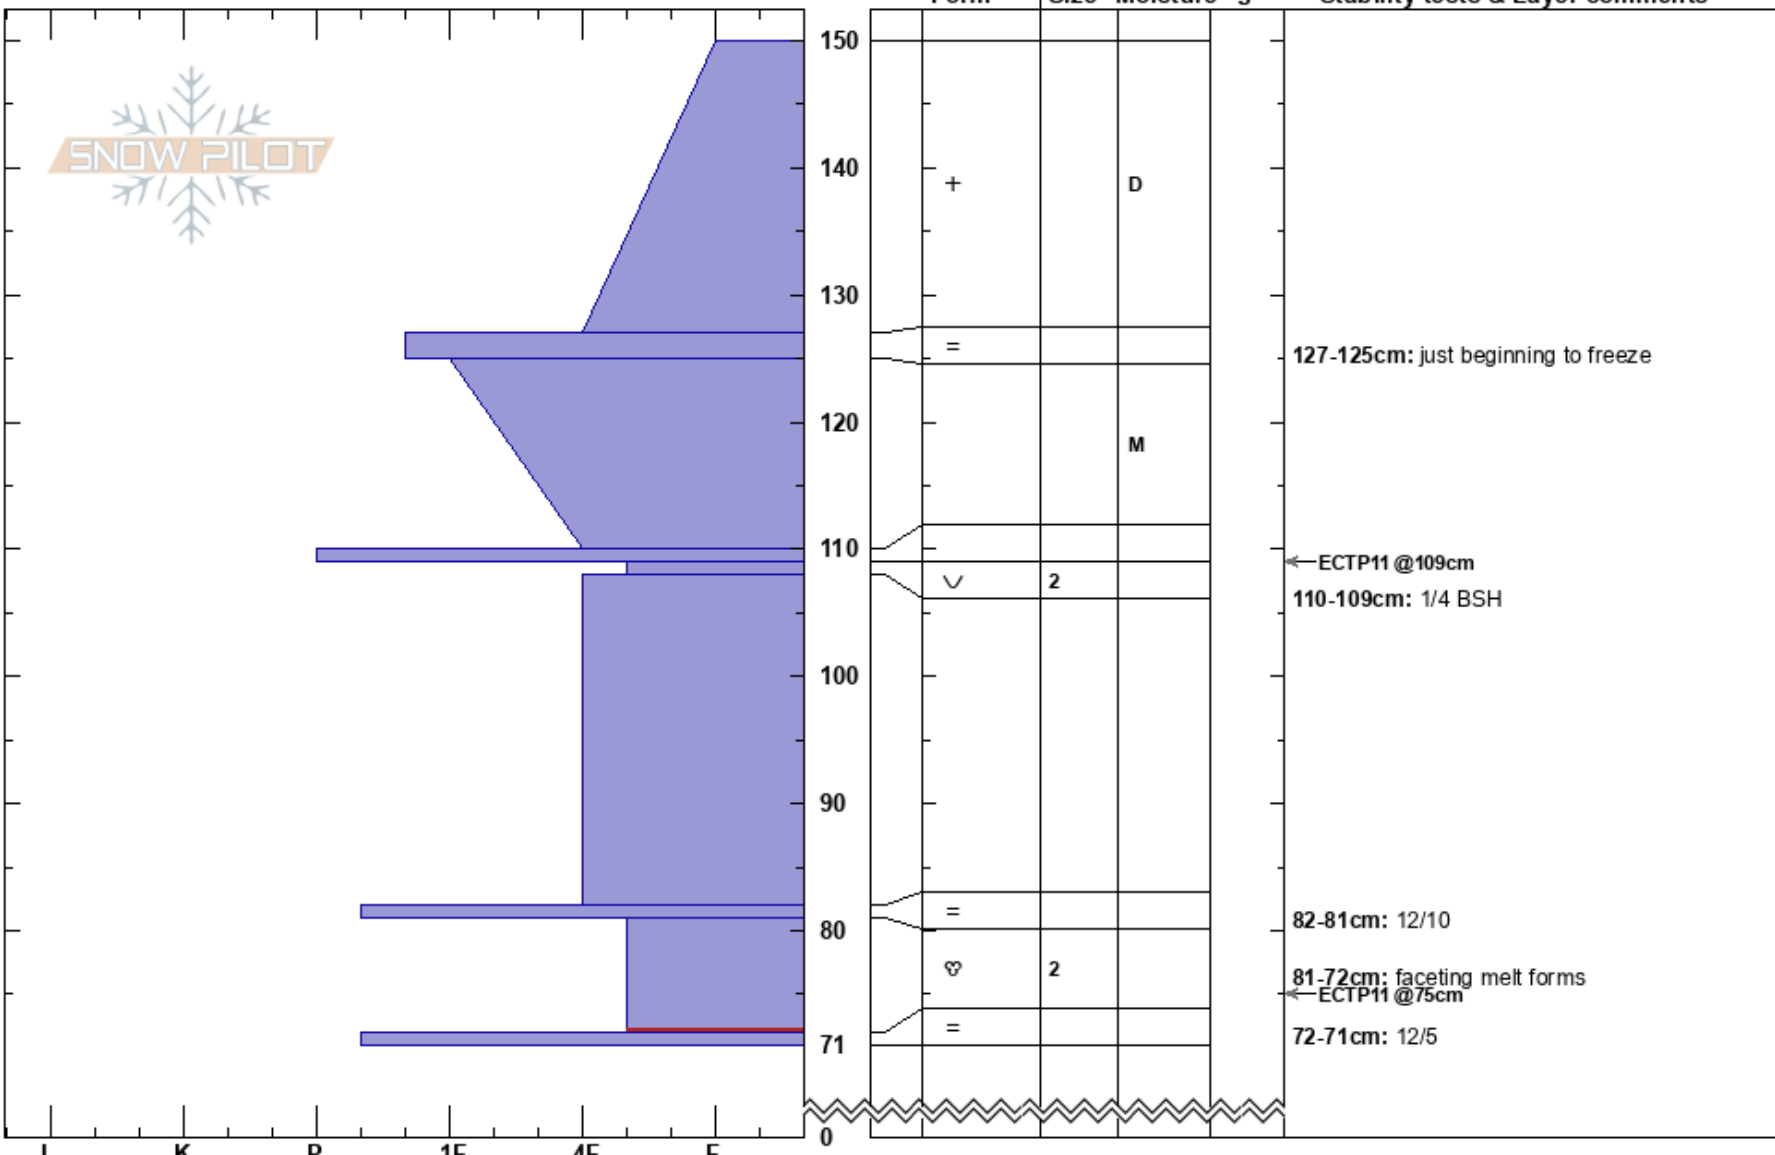

Little Girls
 Chugach Range
 AK
 Elevation: 2300 ft
 Aspect:
 Specifics:

Gareth Brown
 01/08/2025 - 1:00pm
 Co-ord: 61.17981N, -145.70901W
 Slope Angle:
 Wind Loading:

Stability:
 Air Temperature:
 Sky Cover:
 Precipitation:
 Wind:

HS:150
 PF:90
 PS: 10
 Layer Notes:
 127-125cm: just beginning to freeze
 110-109cm: 1/4 BSH
 82-81cm: 12/10
 81-72cm: faceting melt forms
 81-72cm: Problematic layer
 [More Layer Comments below]

Notes: . Additional Layer Comments: 71-72cm: 12/5;