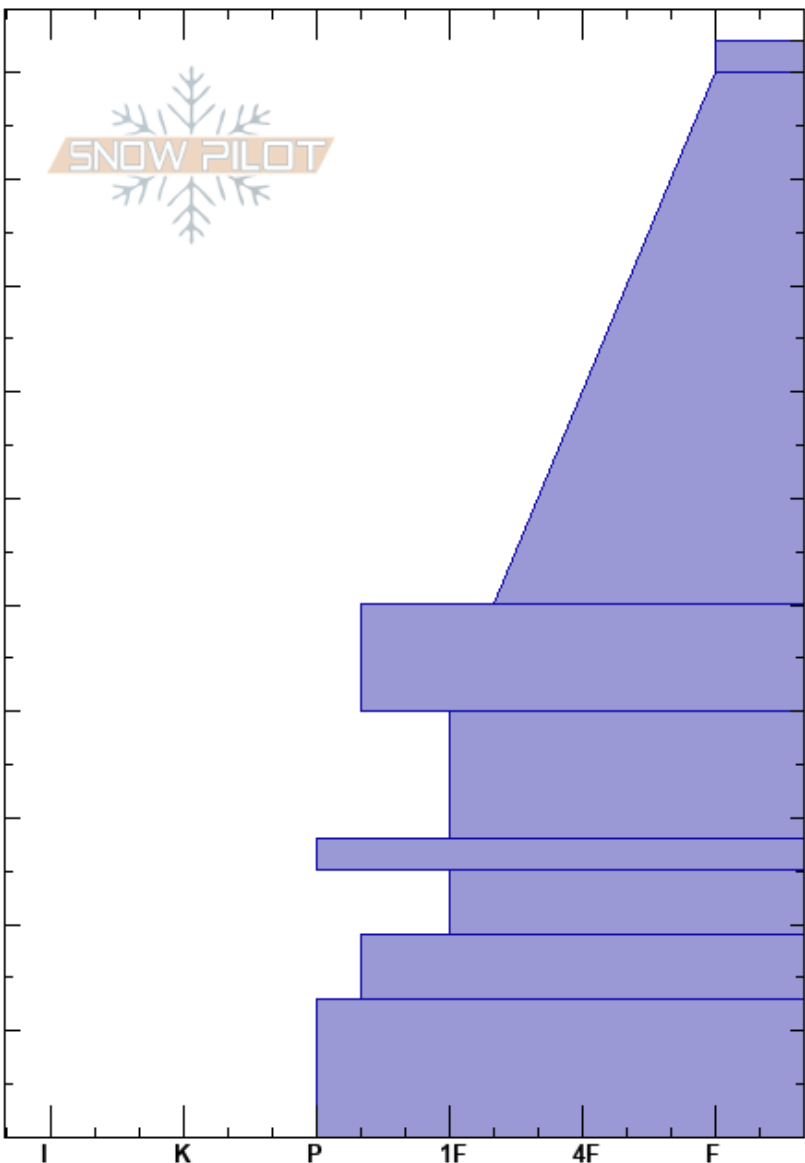

West Willow  
 Silver Valley Area  
 ID  
 Elevation: 5150 ft  
 Aspect: NE  
 Specifics:

Mikey Church  
 01/08/2025 - 12:00pm  
 Co-ord: 47.45170N, -115.77533W  
 Slope Angle: 25°  
 Wind Loading:

Stability:  
 Air Temperature:  
 Sky Cover: OVC  
 Precipitation: S-1  
 Wind: SW Light Breeze

HS:103  
 Layer Notes:  
 50-40cm: 12/22/24  
 50-40cm: Problematic layer  
 28-25cm: 12/7/24

Height (cm)	Crystal		Moisture	$\rho$ kg/m <sup>3</sup>	Stability tests & Layer comments
	Form	Size			
103					
100	+r	2			
73	• (/)	0.5(1)			← CT18, Q2 @73cm
45	⊘ (=)				← ECTP22 @45cm CT21, Q3 @45cm Non-planer break
35	•	0.5			50-40cm: 12/22/24
25	⊘ (=)				28-25cm: 12/7/24
20	•	1			
15	⊘ (=)				
10	• (⊘)				
0					