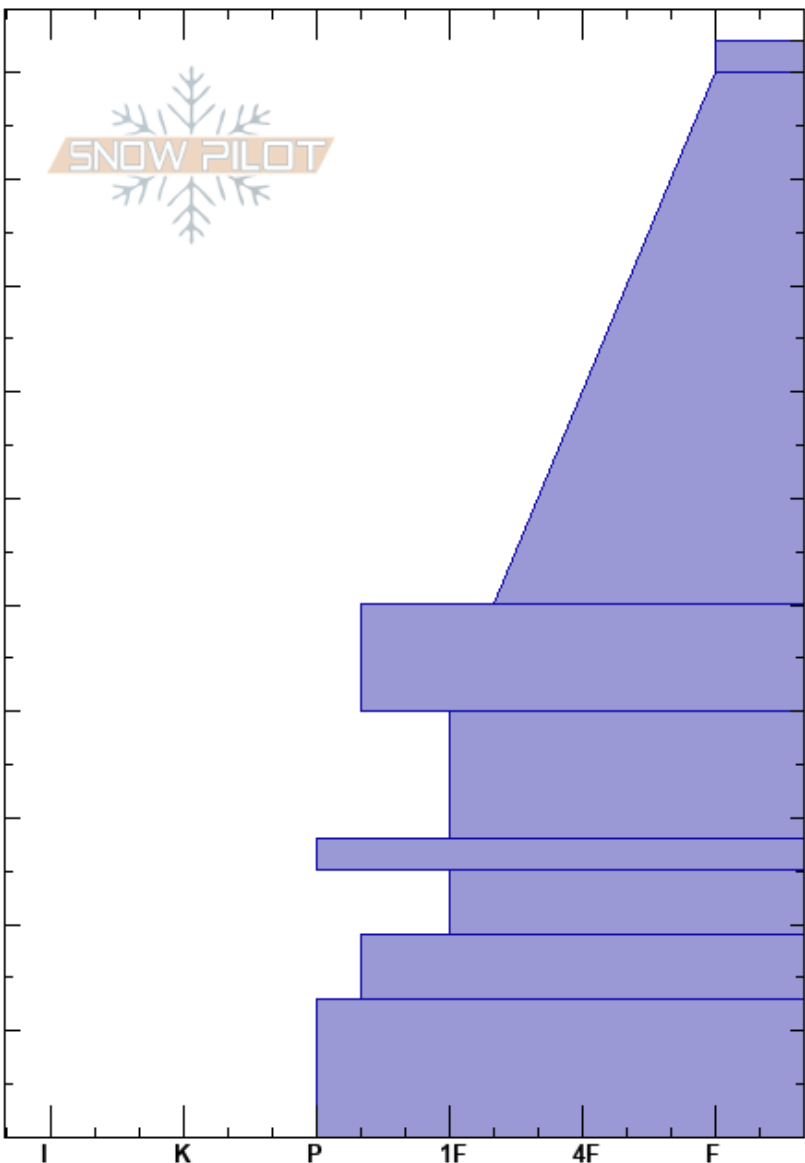

West Willow
 Silver Valley Area
 ID
 Elevation: 5150 ft
 Aspect: NE
 Specifics:

Mikey Church
 01/08/2025 - 12:00pm
 Co-ord: 47.45170N, -115.77533W
 Slope Angle: 25°
 Wind Loading:

Stability:
 Air Temperature:
 Sky Cover: OVC
 Precipitation: S-1
 Wind: SW Light Breeze

HS:103
 Layer Notes:
 50-40cm: 12/22/24
 50-40cm: Problematic layer
 28-25cm: 12/7/24

Height (cm)	Crystal		Moisture	ρ kg/m ³	Stability tests & Layer comments
	Form	Size			
103					
100	+r	2			
73	• (/)	0.5(1)			← CT18, Q2 @73cm
45	⊘ (=)				← ECTP22 @45cm CT21, Q3 @45cm Non-planer break
35	•	0.5			50-40cm: 12/22/24
28	⊘ (=)				28-25cm: 12/7/24
25	•	1			
15	⊘ (=)				
10	• (⊘)				