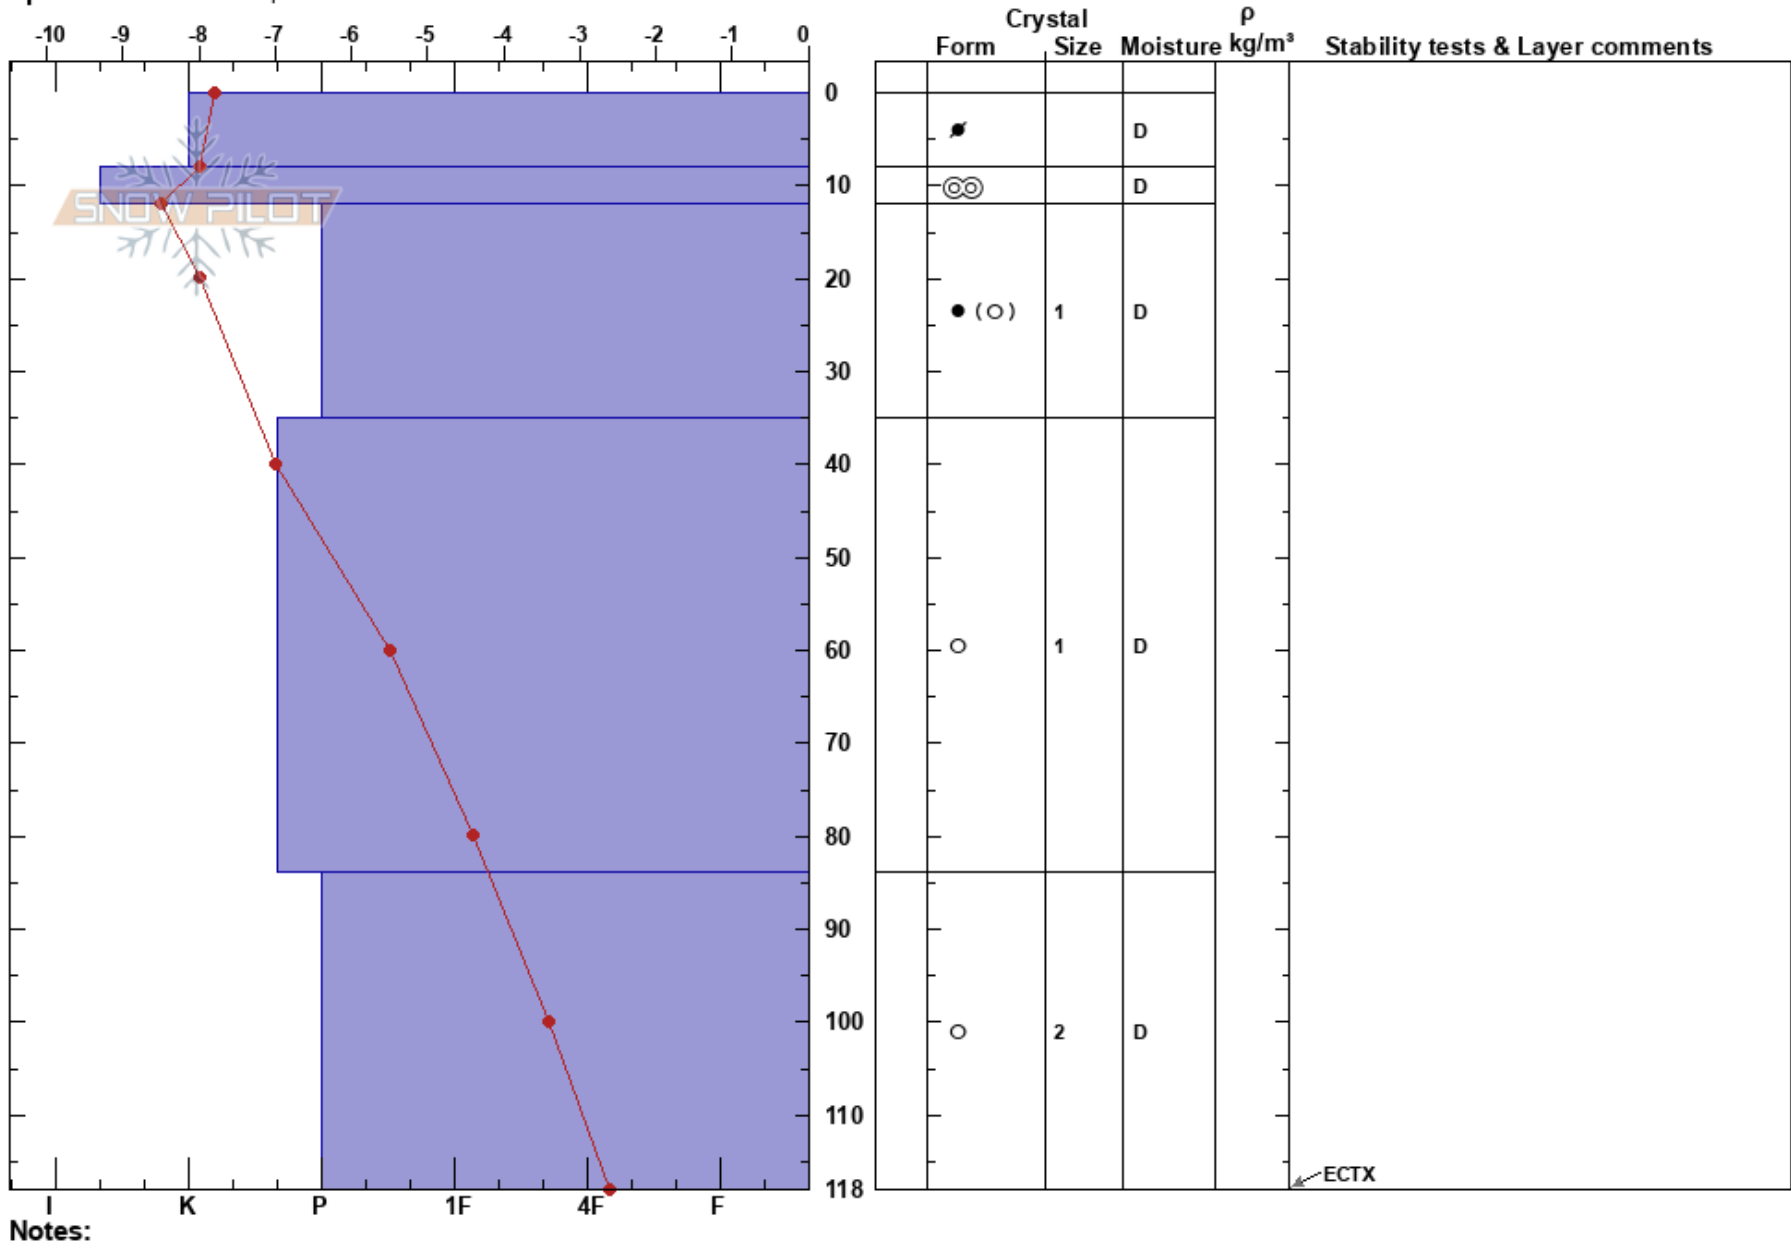

20180213 T2 Lemet 1
 Lemetfjellet
 Norway
 Elevation: 520 m
 Aspect: N
 Specifics: We skied slope

Daniel Tevik
 14/02/2018 - 11:00
 Co-ord: 34W DB 53600 71200
 Slope Angle: 32°
 Wind Loading: no

Stability: HS:118 Layer Notes:
 Air Temperature: -5°C PF:1
 Sky Cover: FEW
 Precipitation: NO
 Wind: E Light Breeze