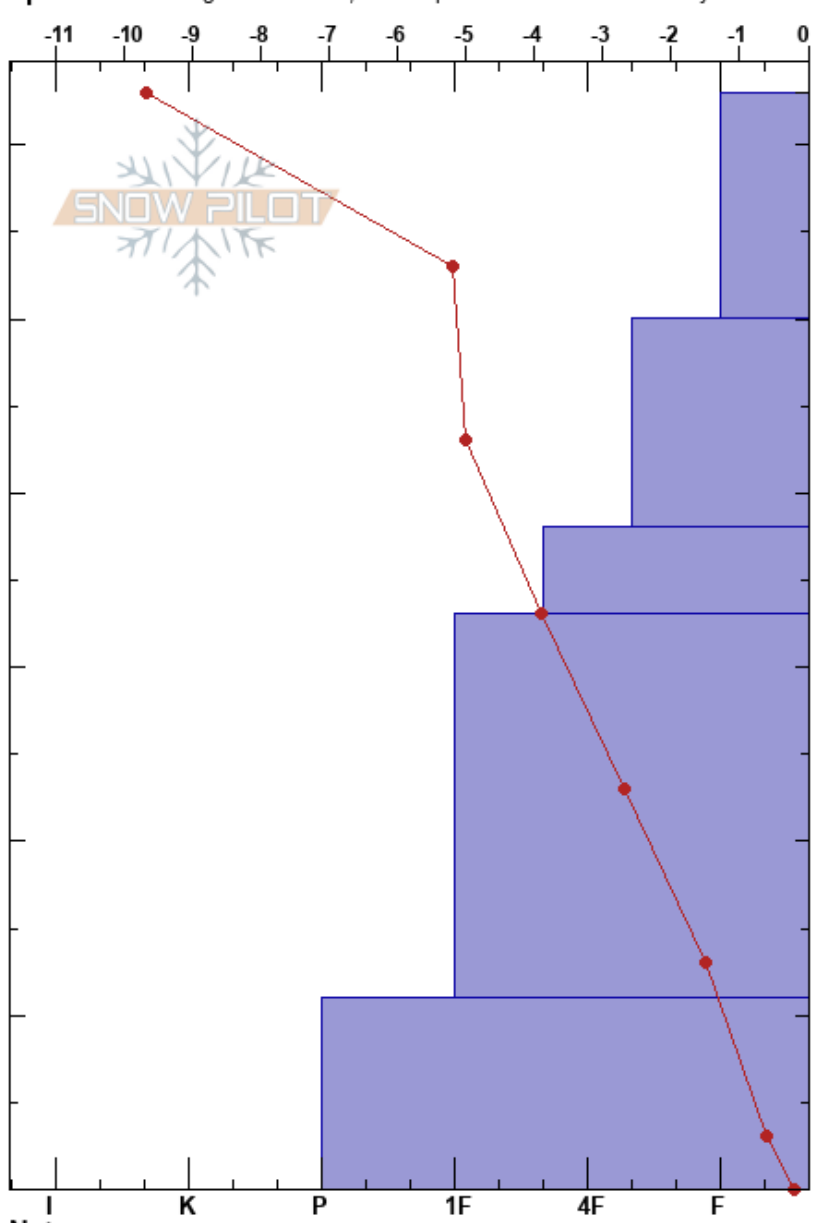

KAR January Profile
 Purcell
 BC
 Elevation: 1800 m
 Aspect:

Melissa Rawson
 06/01/2025 - 12:30
 Co-ord: 49.68433N, -116.04277W
 Slope Angle: 0°
 Wind Loading: no

Stability: **HS:63**
 Air Temperature: -5.3°C **PF:55**
 Sky Cover:
 Precipitation: NO
 Wind: Calm

Layer Notes:

Specifics: Pit dug in a Ski Area; Pit is representative of backcountry

Form	Crystal Size	Moisture	ρ kg/m ³	Stability tests & Layer comments
∇	5			
/	1	D		
□	1-2	D		
□	1-2	D		
□	2-3	D		
□ (∧)	3(5)			