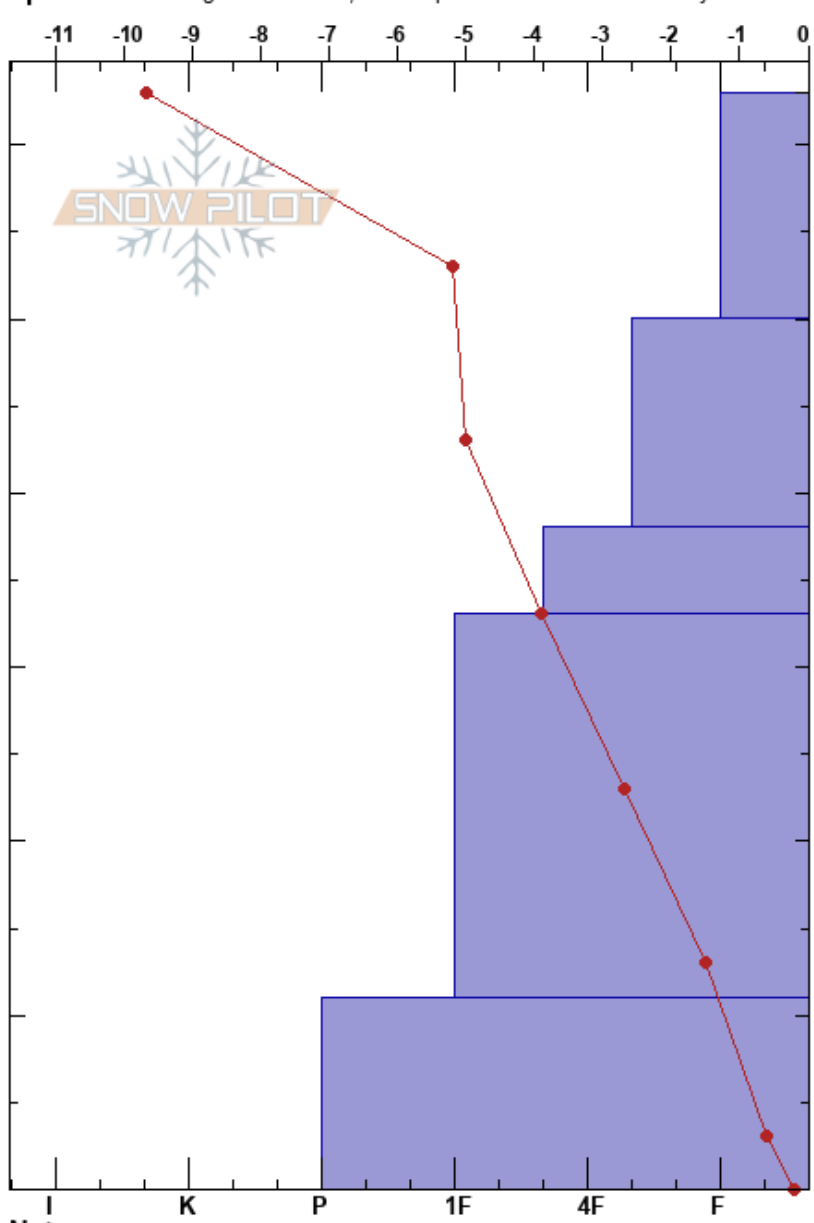

KAR January Profile
 Purcell
 BC
 Elevation: 1800 m
 Aspect:

Melissa Rawson
 06/01/2025 - 12:30
 Co-ord: 49.68433N, -116.04277W
 Slope Angle: 0°
 Wind Loading: no

Stability: **HS:63**
 Air Temperature: -5.3°C PF:55
 Sky Cover:
 Precipitation: NO
 Wind: Calm

Layer Notes:

Specifics: Pit dug in a Ski Area; Pit is representative of backcountry

Form	Crystal Size	Moisture	ρ kg/m ³	Stability tests & Layer comments
∇	5			
/	1	D		
□	1-2	D		
□	1-2	D		
□	2-3	D		
□ (∧)	3(5)			