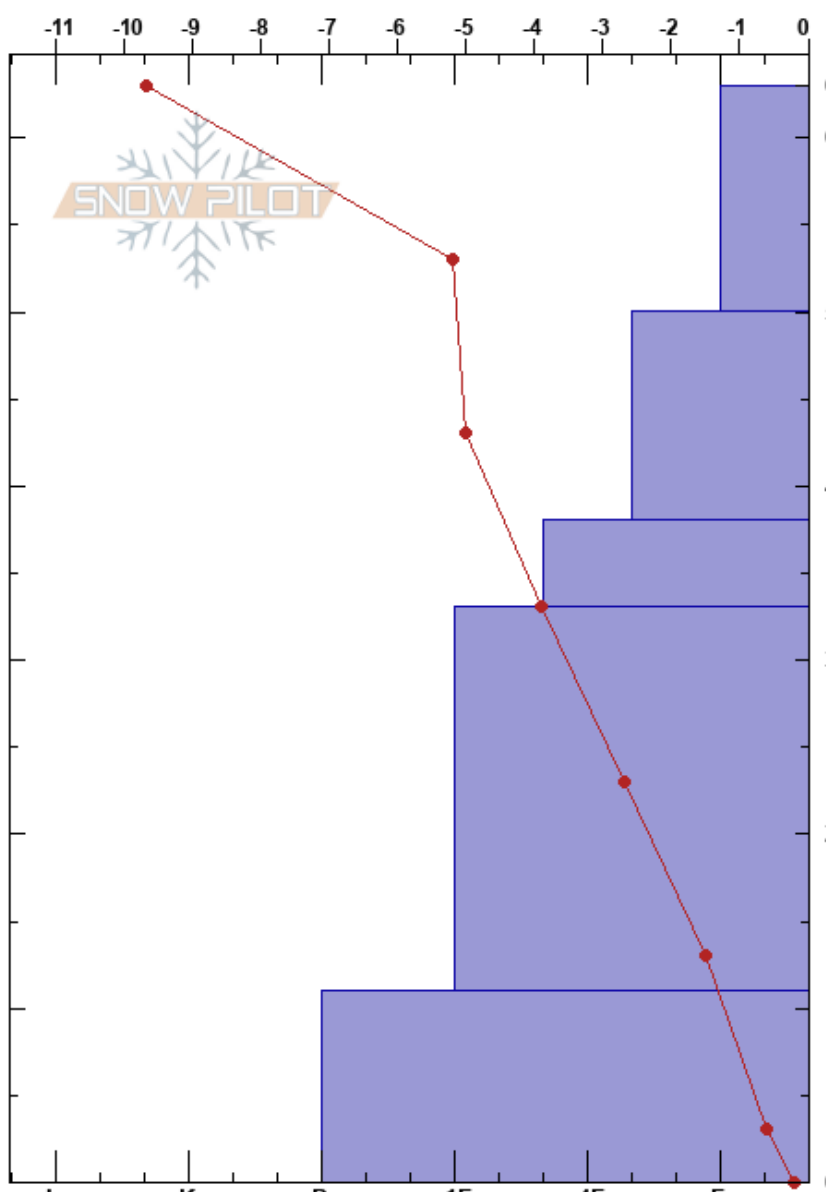

KAR January Profile  
 Purcell  
 BC  
 Elevation: 1800 m  
 Aspect:

Melissa Rawson  
 06/01/2025 - 12:30  
 Co-ord: 49.68433N, -116.04277W  
 Slope Angle: 0°  
 Wind Loading: no

Stability:  
 Air Temperature: -5.3°C PF:55  
 Sky Cover:  
 Precipitation: NO  
 Wind: Calm

Layer Notes:

Specifics: Pit dug in a Ski Area; Pit is representative of backcountry

Form	Crystal Size	Moisture	$\rho$ kg/m <sup>3</sup>	Stability tests & Layer comments
∇	5			
/	1	D		
□	1-2	D		
□	1-2	D		
□	2-3	D		
□ (∧)	3(5)			