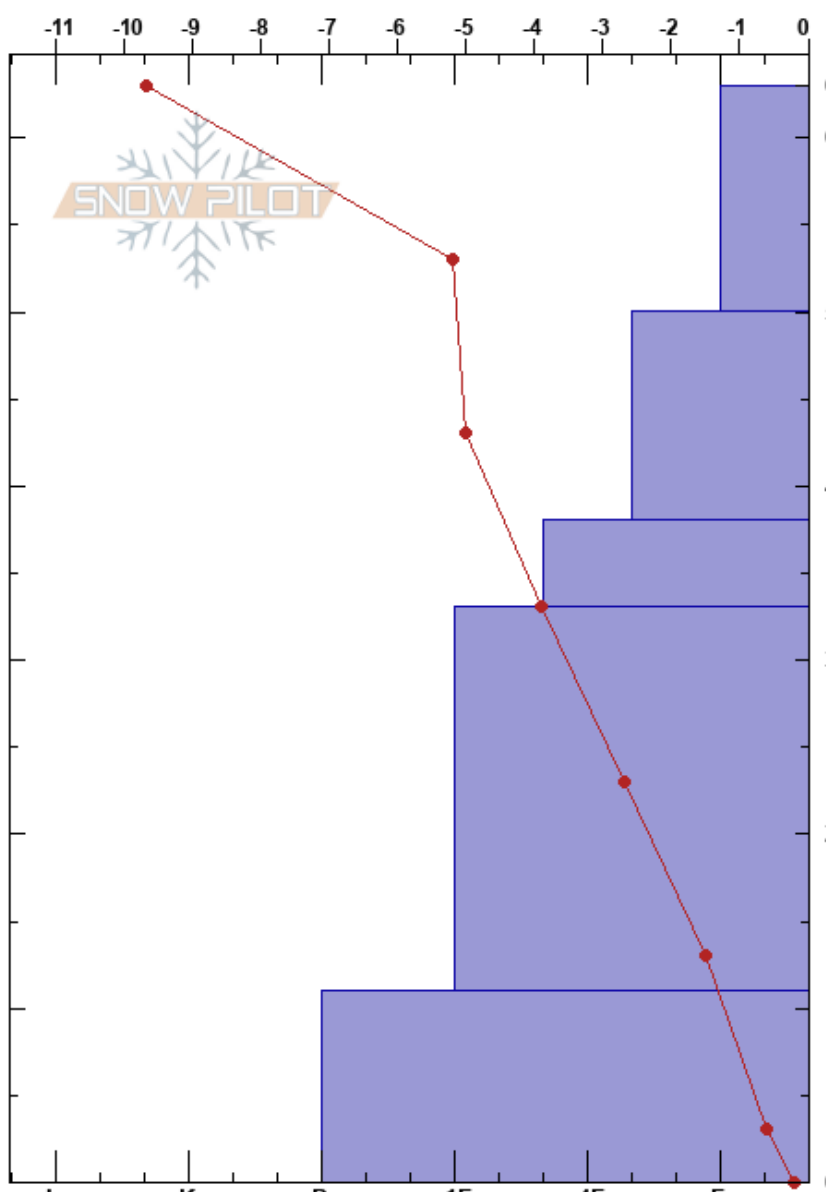

KAR January Profile
 Purcell
 BC
 Elevation: 1800 m
 Aspect:

Melissa Rawson
 06/01/2025 - 12:30
 Co-ord: 49.68433N, -116.04277W
 Slope Angle: 0°
 Wind Loading: no

Stability:
 Air Temperature: -5.3°C PF:55
 Sky Cover:
 Precipitation: NO
 Wind: Calm

Layer Notes:

Specifics: Pit dug in a Ski Area; Pit is representative of backcountry

Form	Crystal Size	Moisture	ρ kg/m ³	Stability tests & Layer comments
∇	5			
/	1	D		
□	1-2	D		
□	1-2	D		
□	2-3	D		
□ (∧)	3(5)			